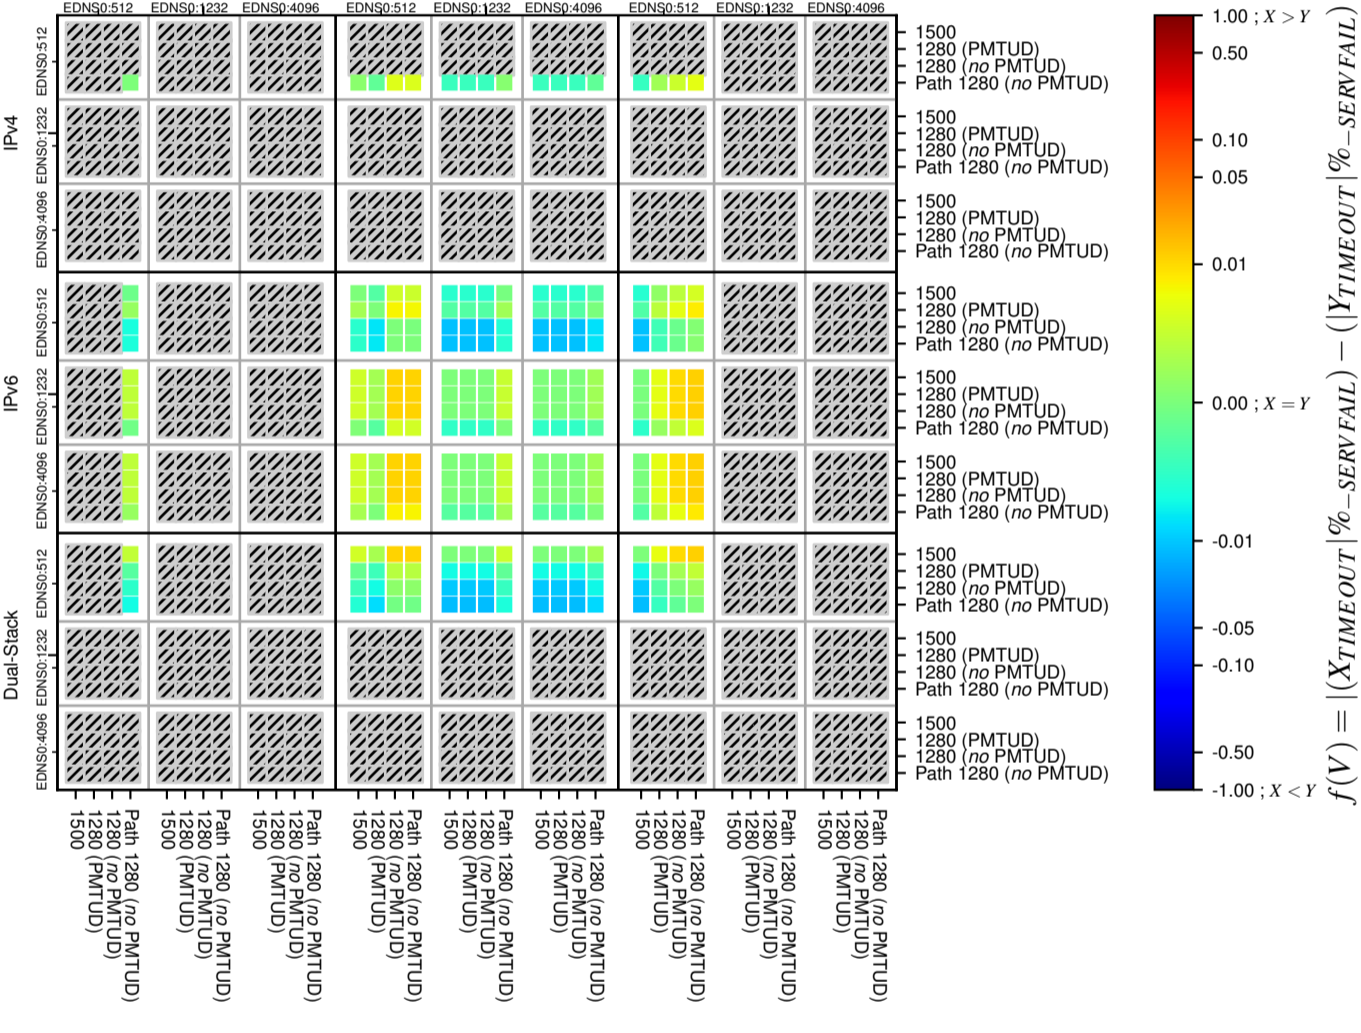

All Zones without DNSSEC for '.se'

All Zones with DNSSEC for '.se'

All Zones for '.se'