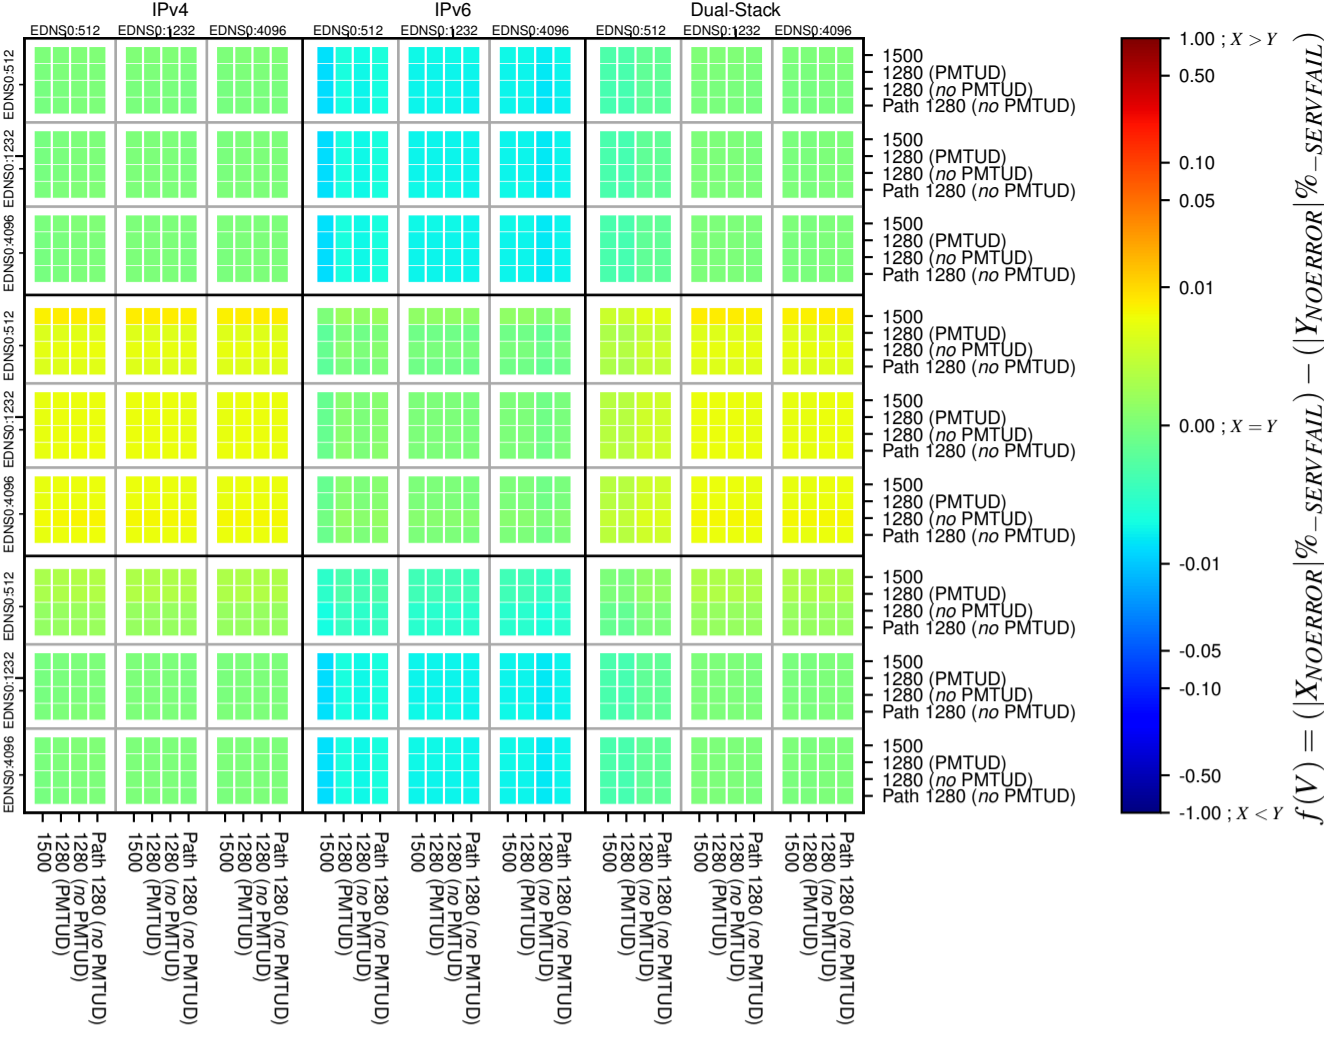

All Zones without DNSSEC for '.de'

All Zones with DNSSEC for '.de'

All Zones for '.de'