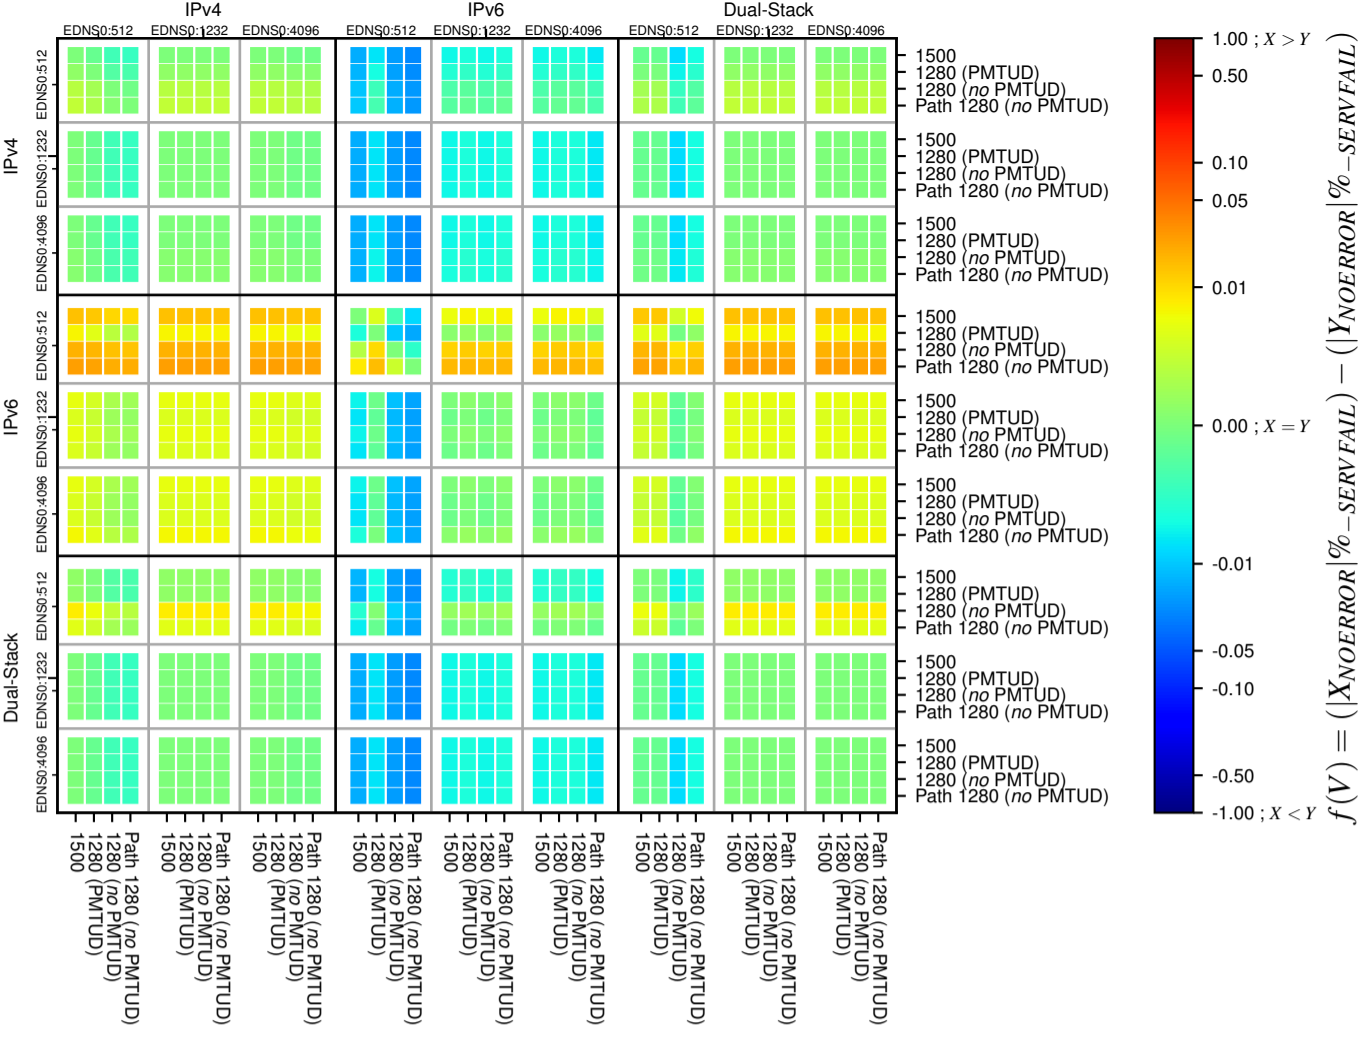

### All Zones without DNSSEC for '.se'

### All Zones with DNSSEC for '.se'