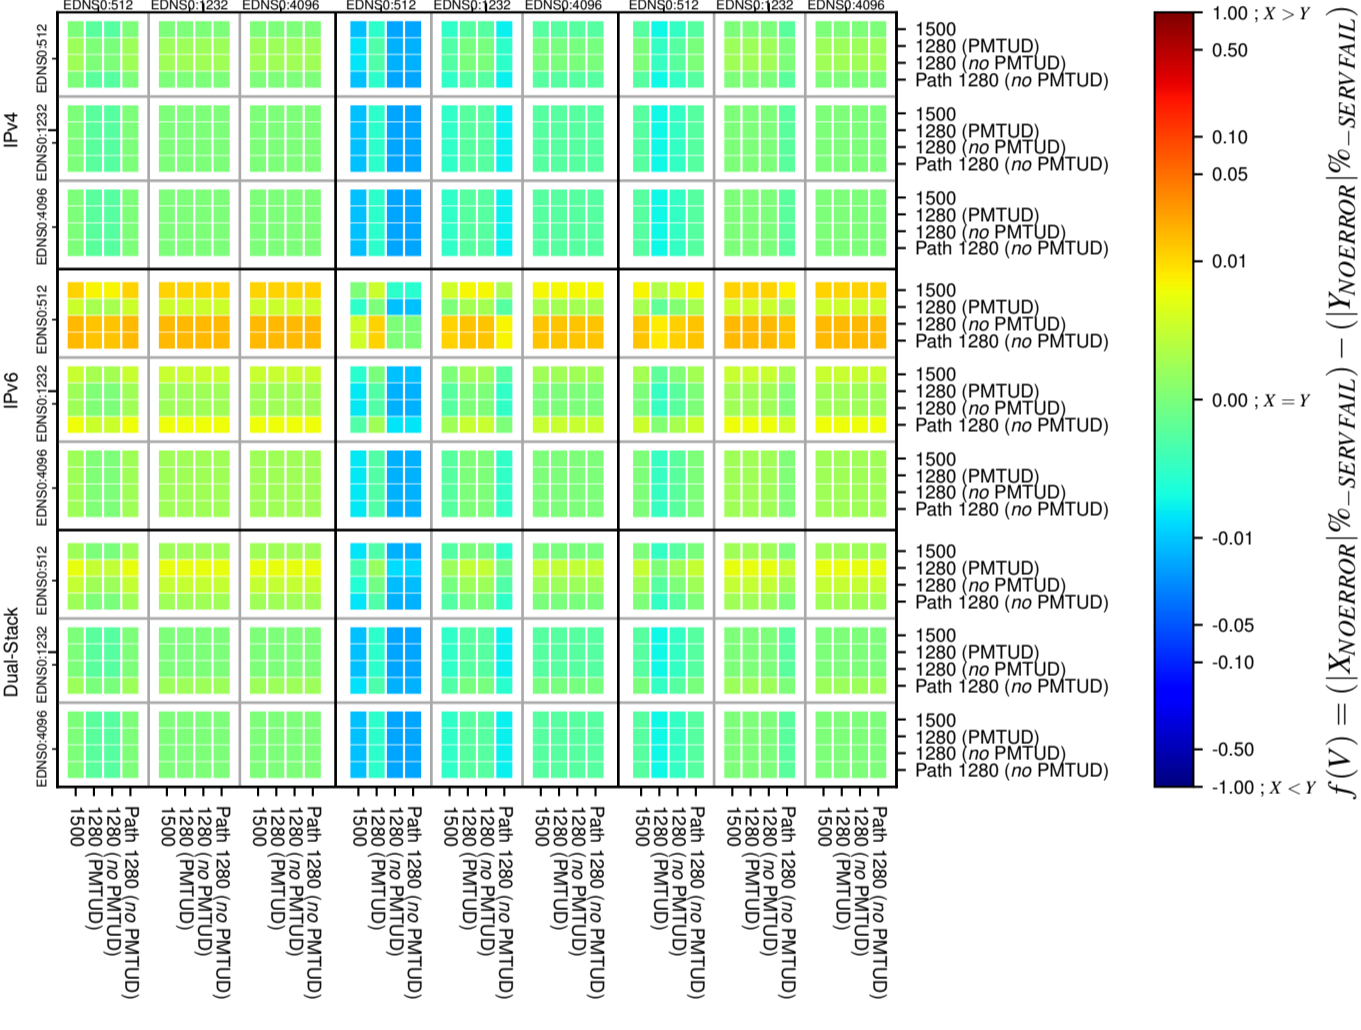

### All Zones without DNSSEC for '.se'

### All Zones with DNSSEC for '.se'