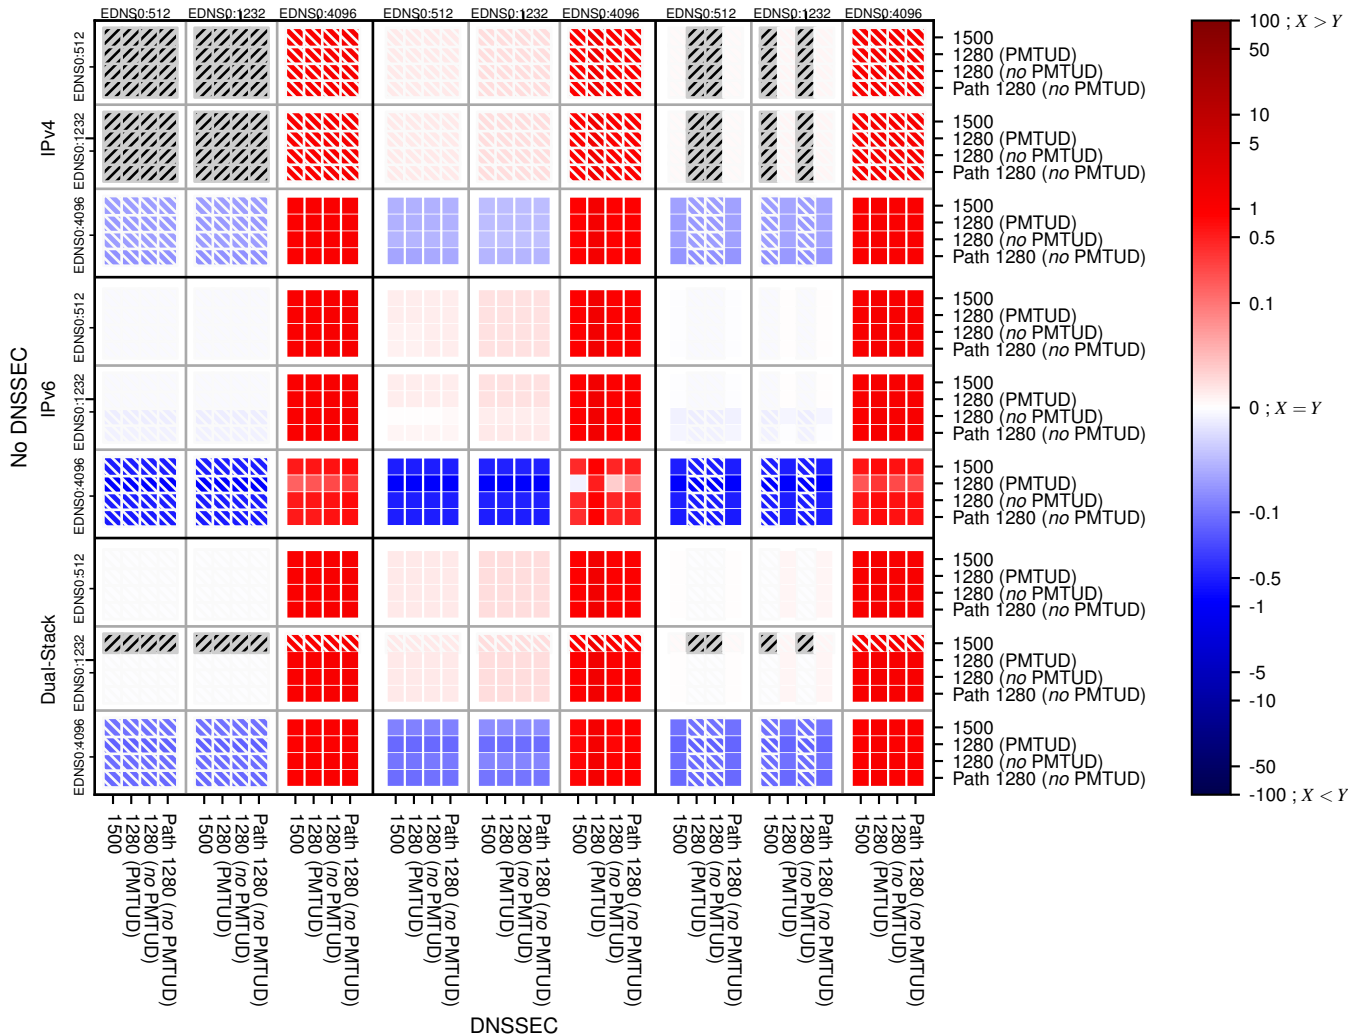

comp_dnssec-both-UDP_frag_too_big

IPv4

IPv6

Dual-Stack

DNSSEC