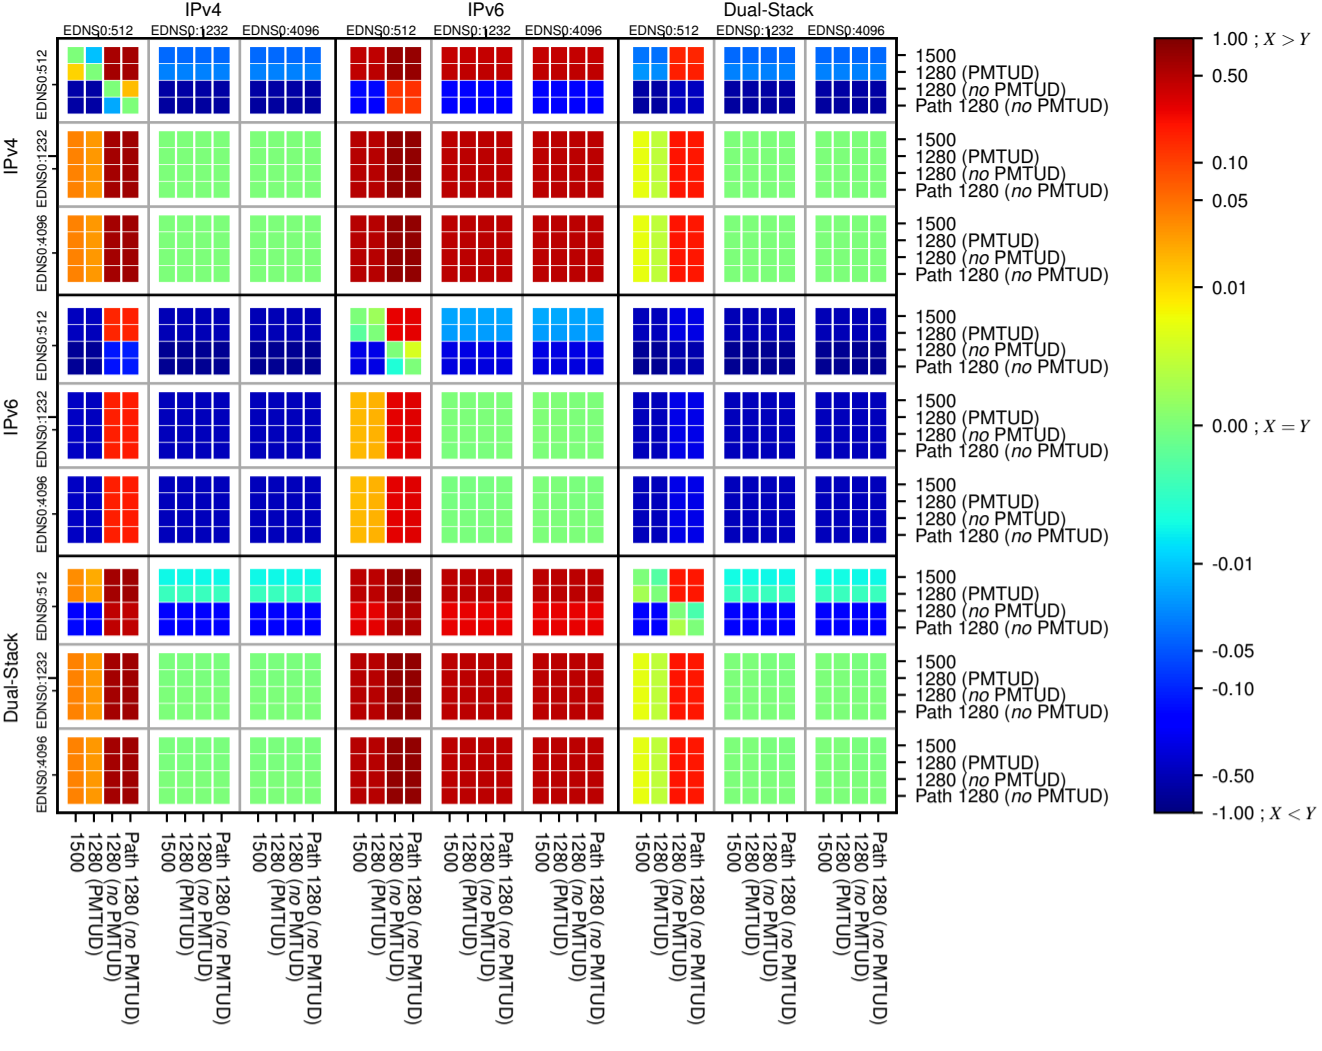

All Zones without DNSSEC for '.it'

All Zones with DNSSEC for '.it'

All Zones for '.it'

$$f(V) = |X_{SERVFAIL}| \% - |Y_{SERVFAIL}| \%$$

$$f(V) = |X_{SERVFAIL}| \% - |Y_{SERVFAIL}| \%$$

$$f(V) = |X_{SERVFAIL}| \% - |Y_{SERVFAIL}| \%$$