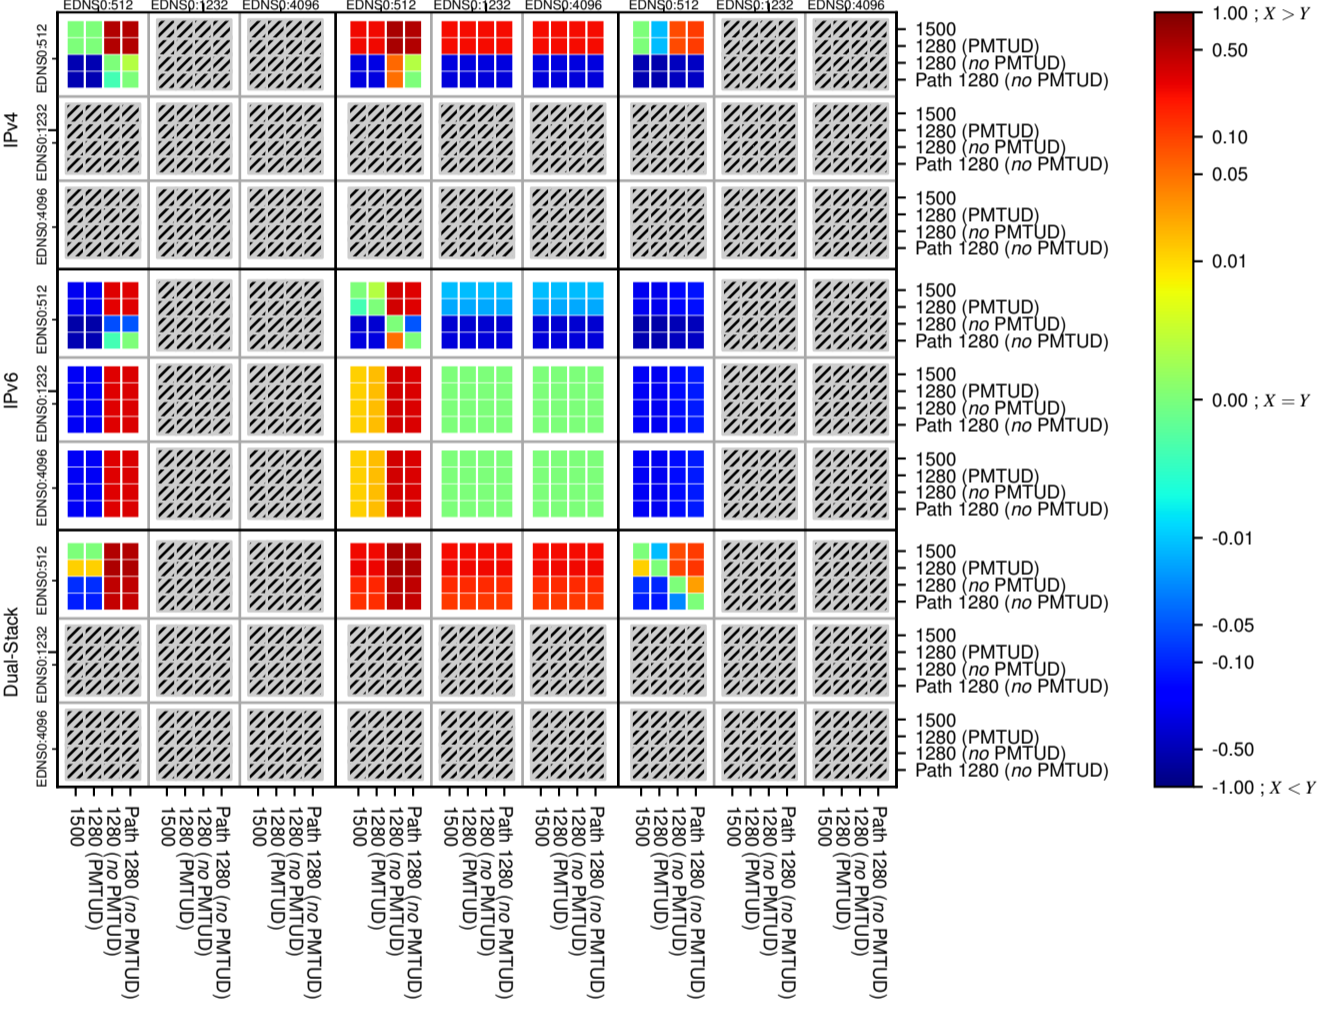

All Zones without DNSSEC for '.it'

All Zones with DNSSEC for '.it'

All Zones for '.it'

$$f(V) = |X_{SERVFAIL}| \% - |Y_{SERVFAIL}| \%$$

$$f(V) = |X_{SERVFAIL}| \% - |Y_{SERVFAIL}| \%$$

$$f(V) = |X_{SERVFAIL}| \% - |Y_{SERVFAIL}| \%$$