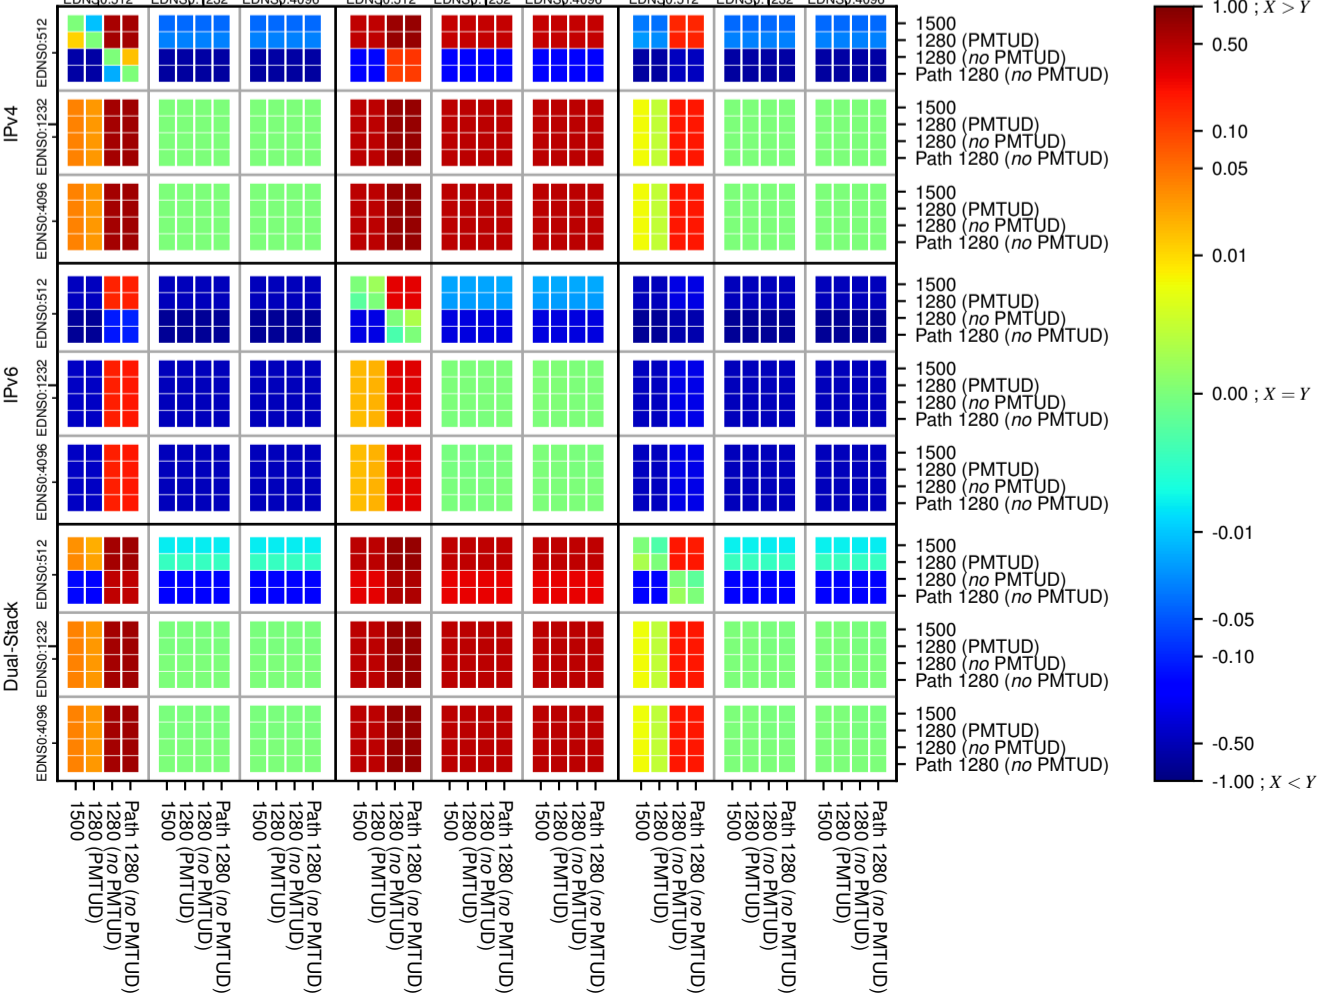

All Zones without DNSSEC for '.it'

All Zones with DNSSEC for '.it'

All Zones for '.it'

$$f(V) = |X_{SERVFAIL}| \% - |Y_{SERVFAIL}| \%$$

$$f(V) = |X_{SERVFAIL}| \% - |Y_{SERVFAIL}| \%$$

$$f(V) = |X_{SERVFAIL}| \% - |Y_{SERVFAIL}| \%$$