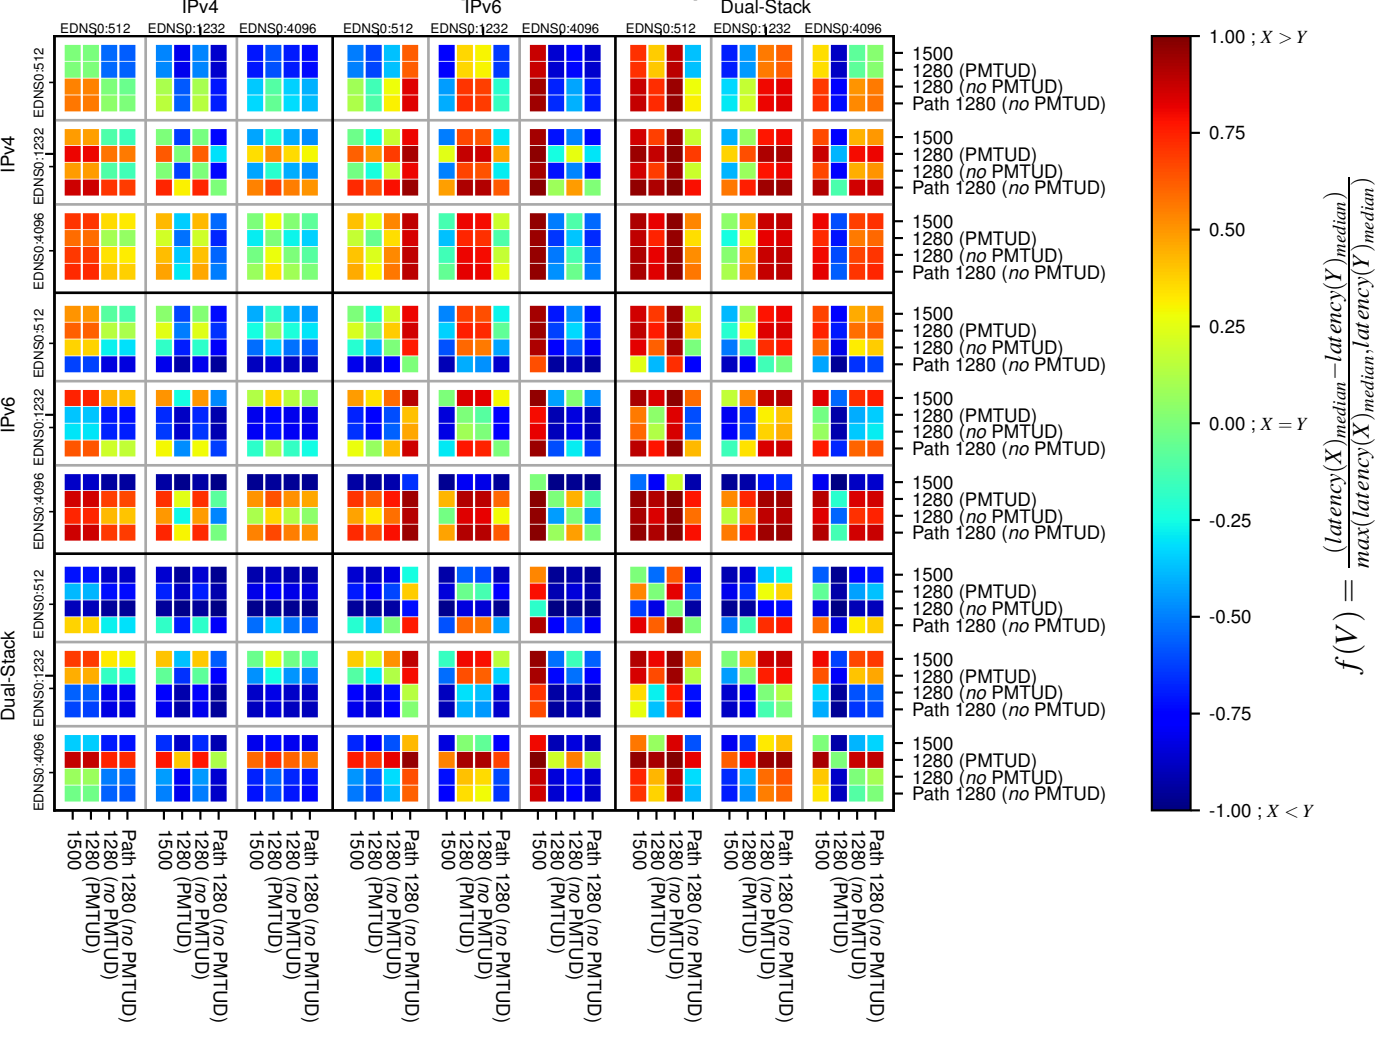

### All Zones without DNSSEC returning NOERROR for 'all\_psi\_domains'

### All Zones with DNSSEC returning NOERROR for 'all\_psi\_domains'