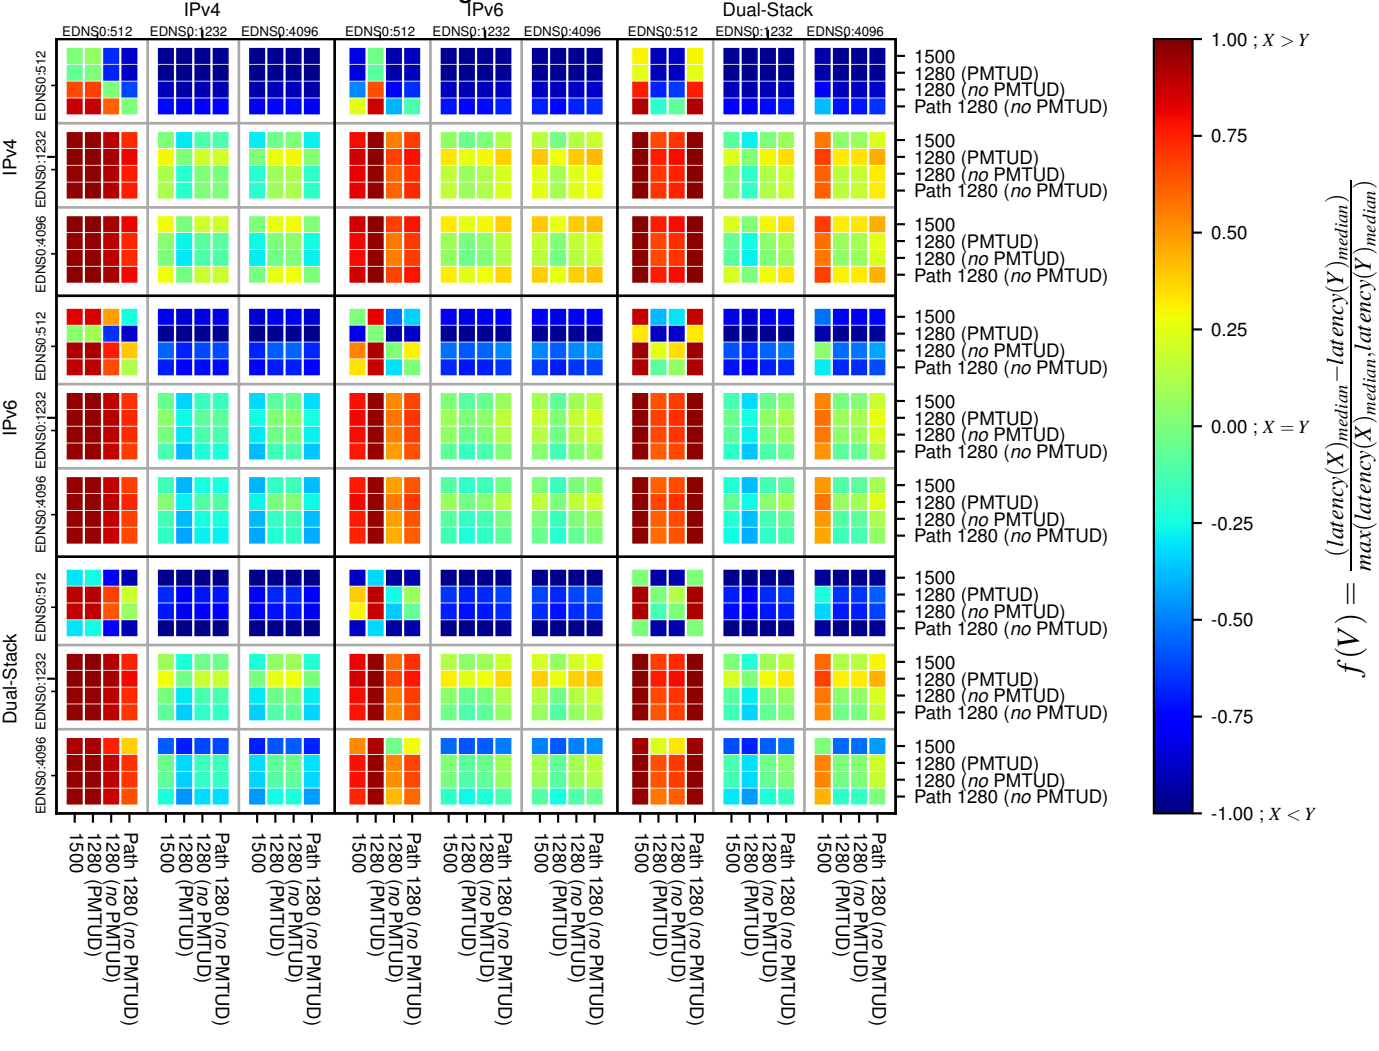

### All Zones without DNSSEC returning NOERROR for '.de'