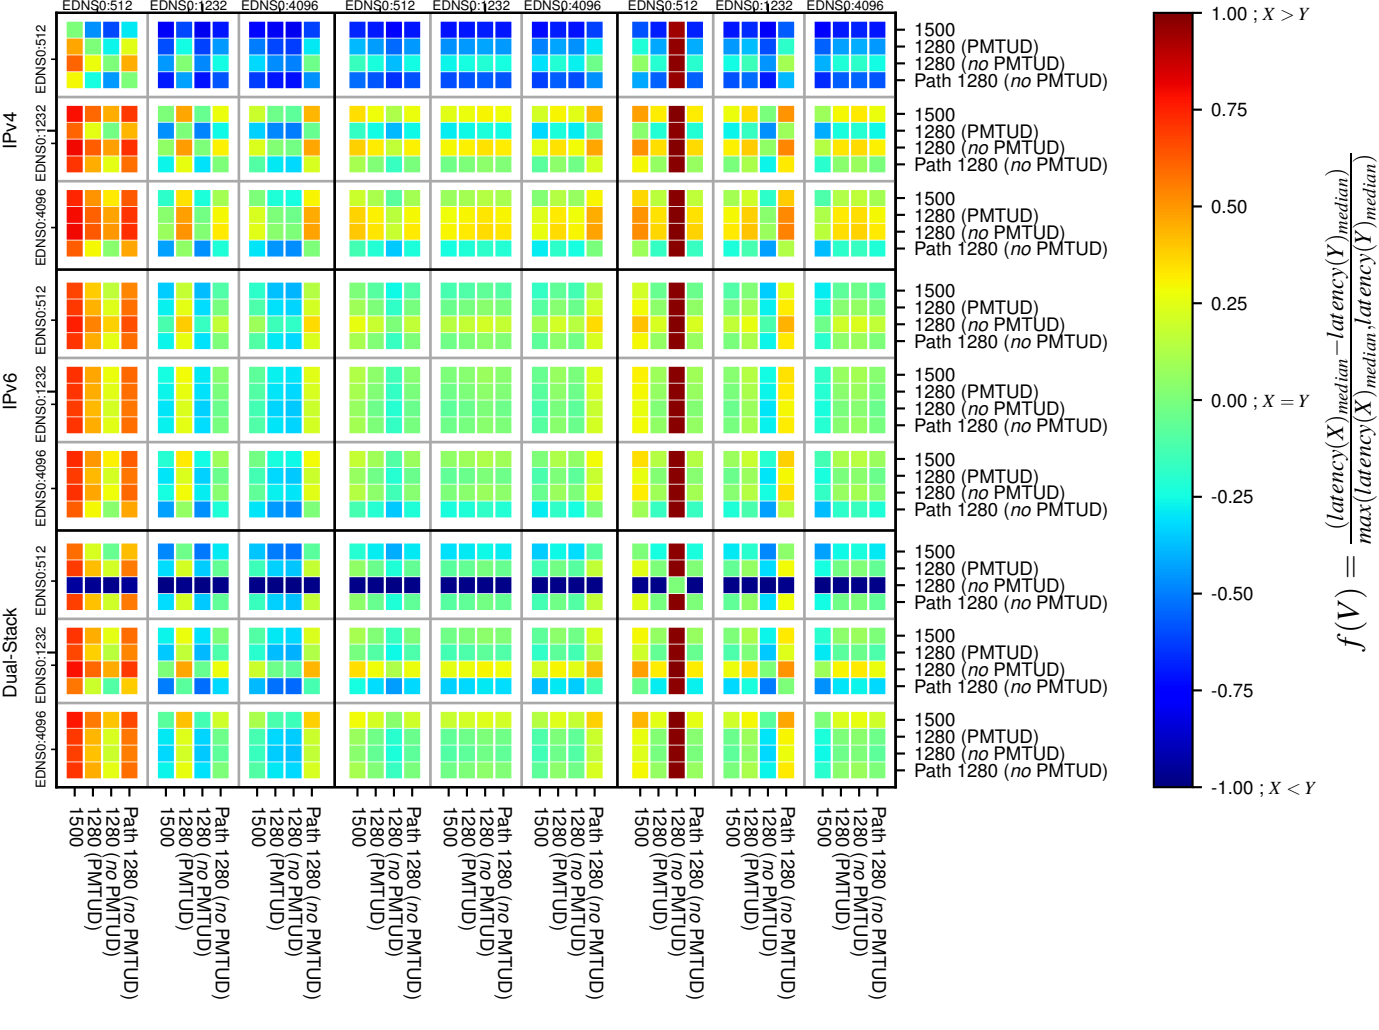

### All Zones without DNSSEC returning NOERROR for '.de'

### All Zones with DNSSEC returning NOERROR for '.de'