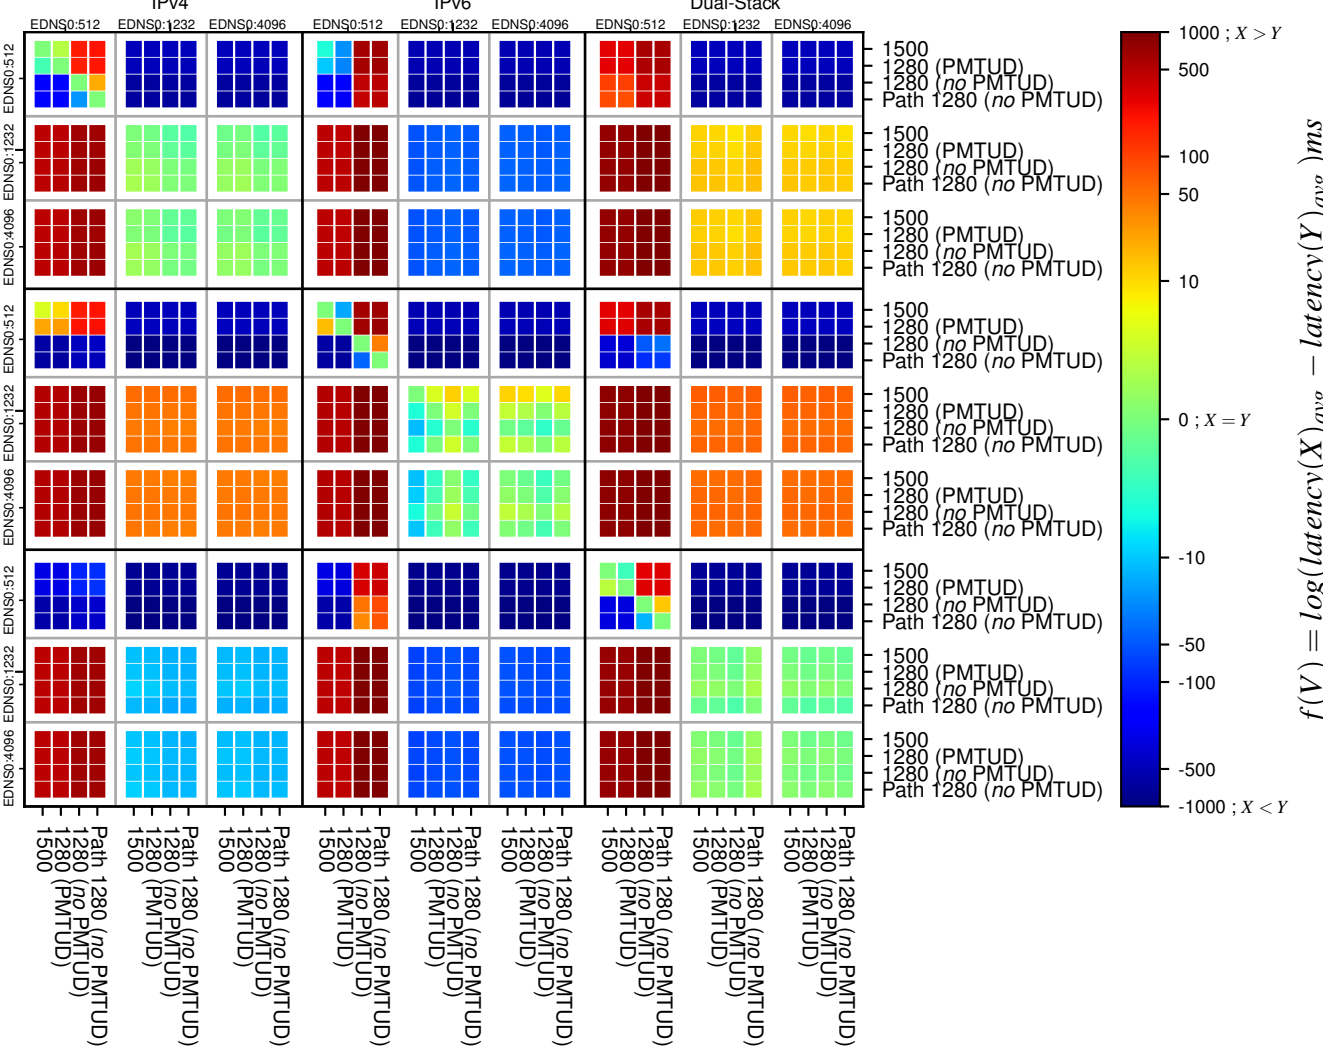

All Zones without DNSSEC returning NOERROR for '.all_psl_domains'

All Zones with DNSSEC returning NOERROR for '.all_psl_domains'

All Zones returning NOERROR for '.all_psl_domains'