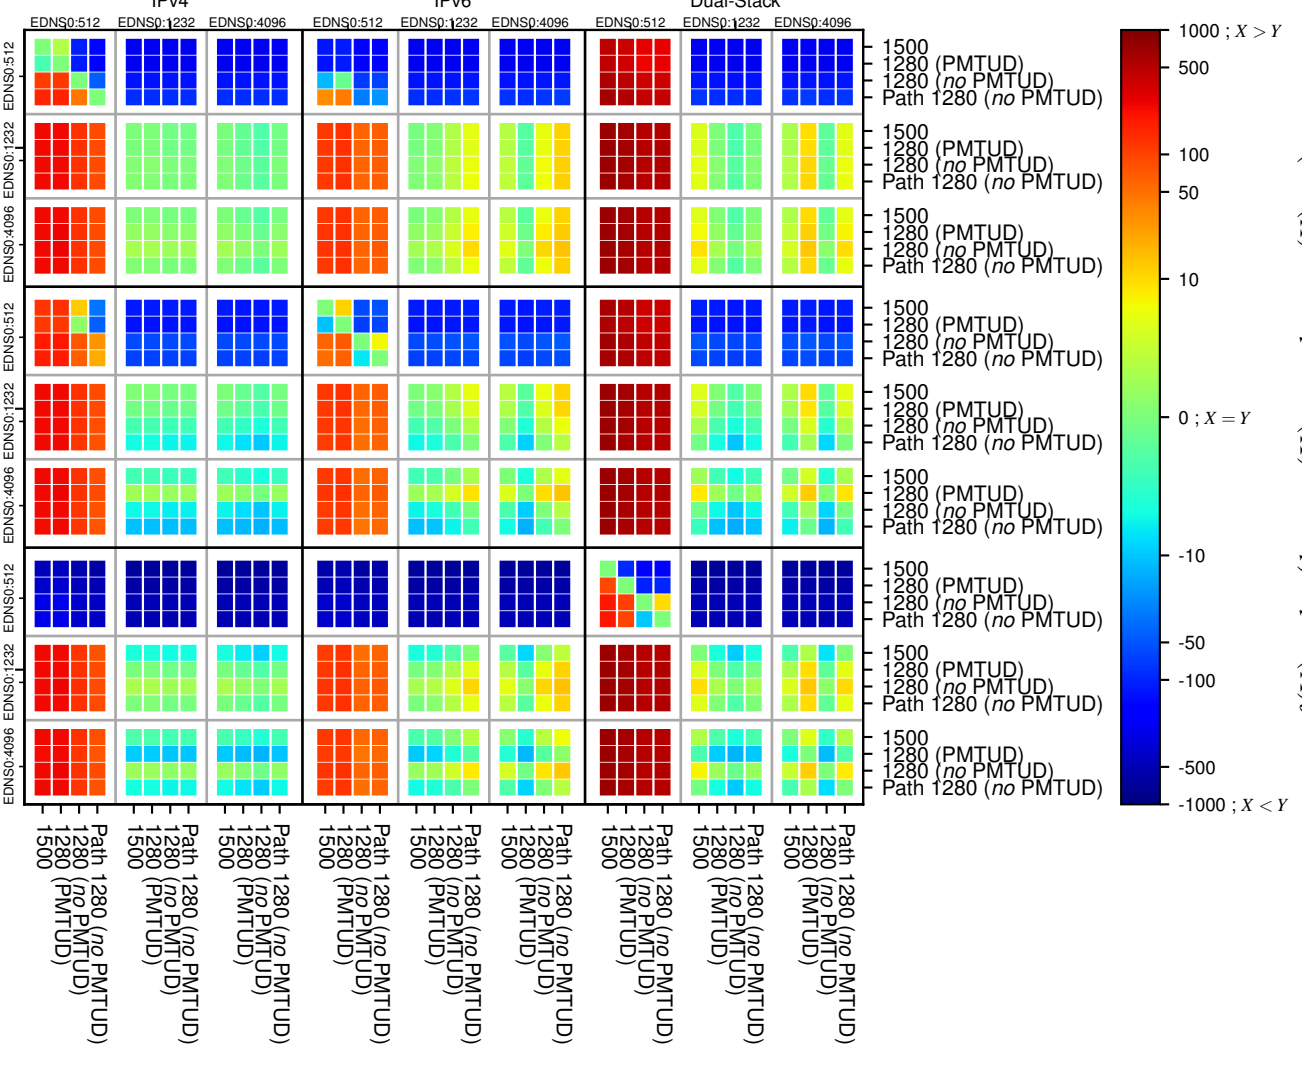

All Zones without DNSSEC returning NOERROR for '.de'

All Zones with DNSSEC returning NOERROR for '.de'

All Zones returning NOERROR for '.de'