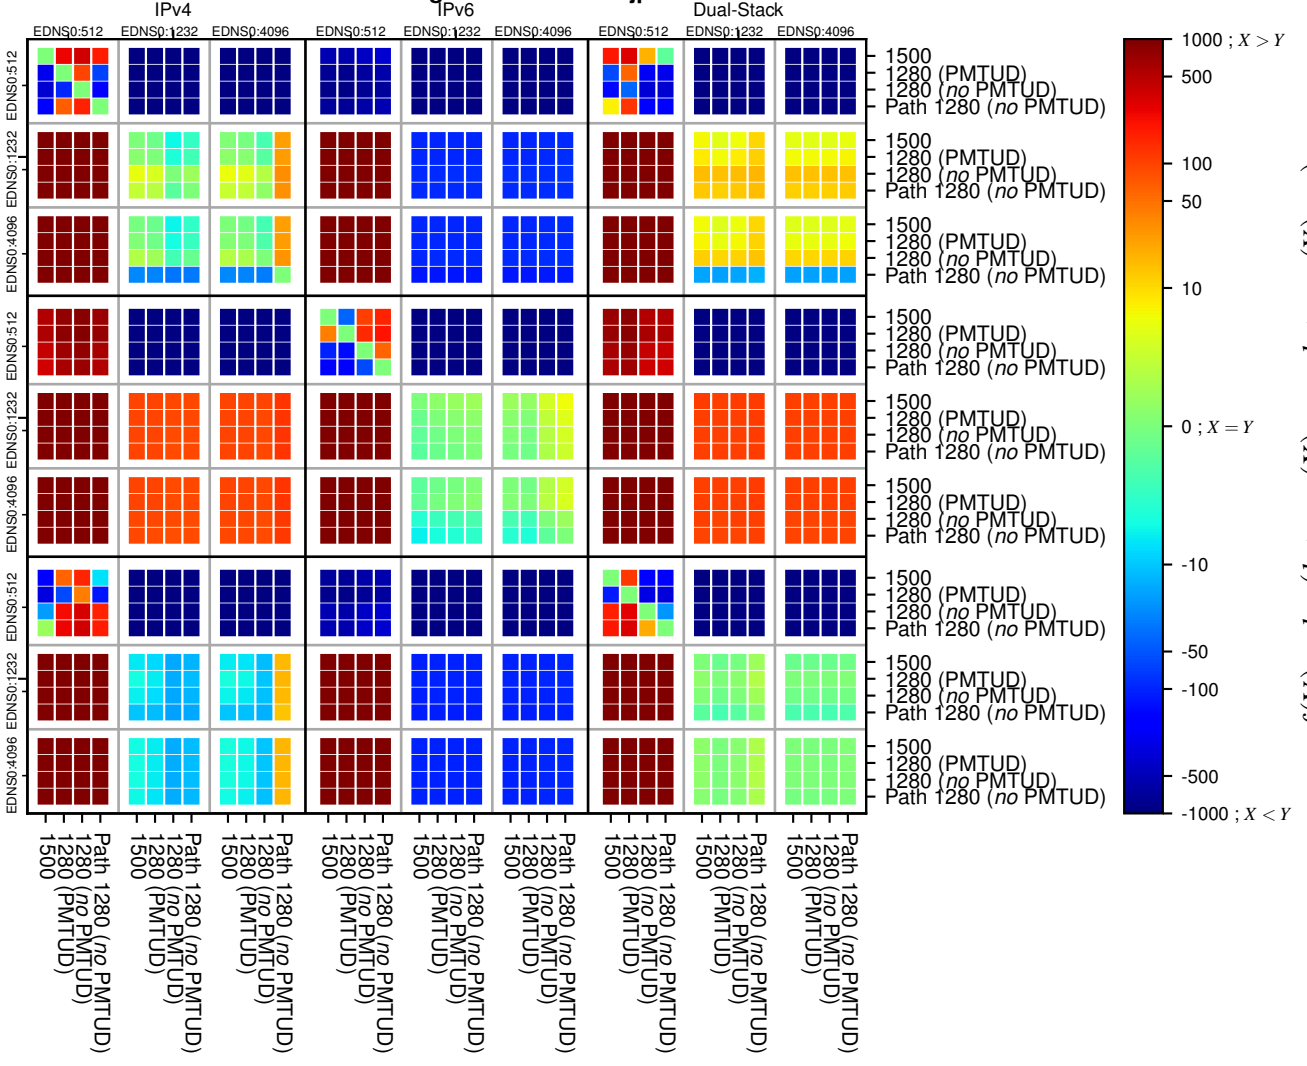

### All Zones without DNSSEC returning NOERROR for '.jp'

### All Zones with DNSSEC returning NOERROR for '.jp'