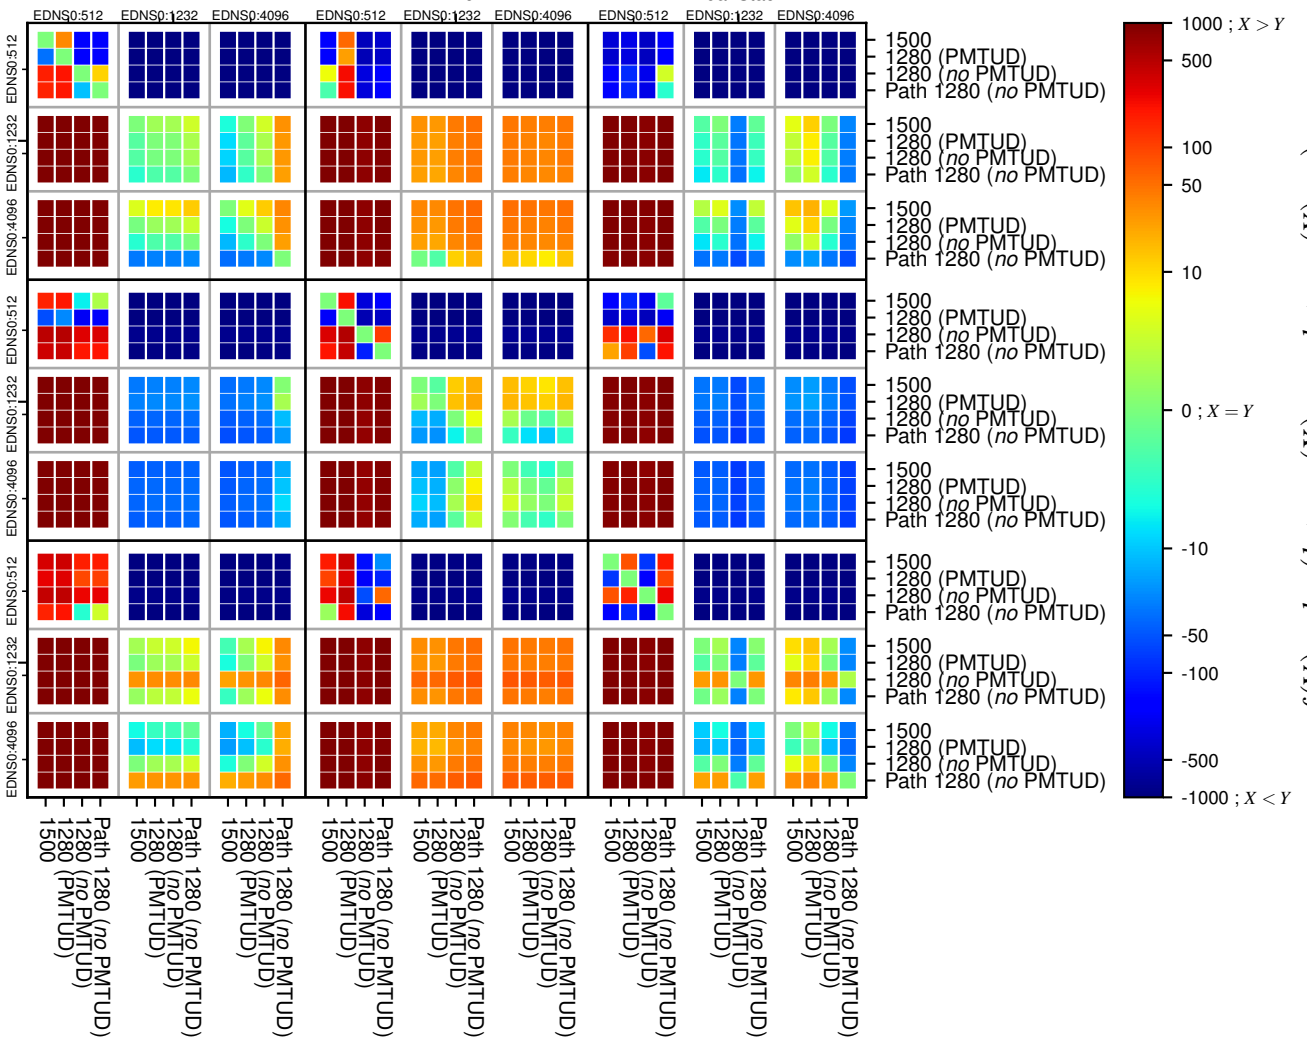

All Zones with DNSSEC returning NOERROR for '.jp'