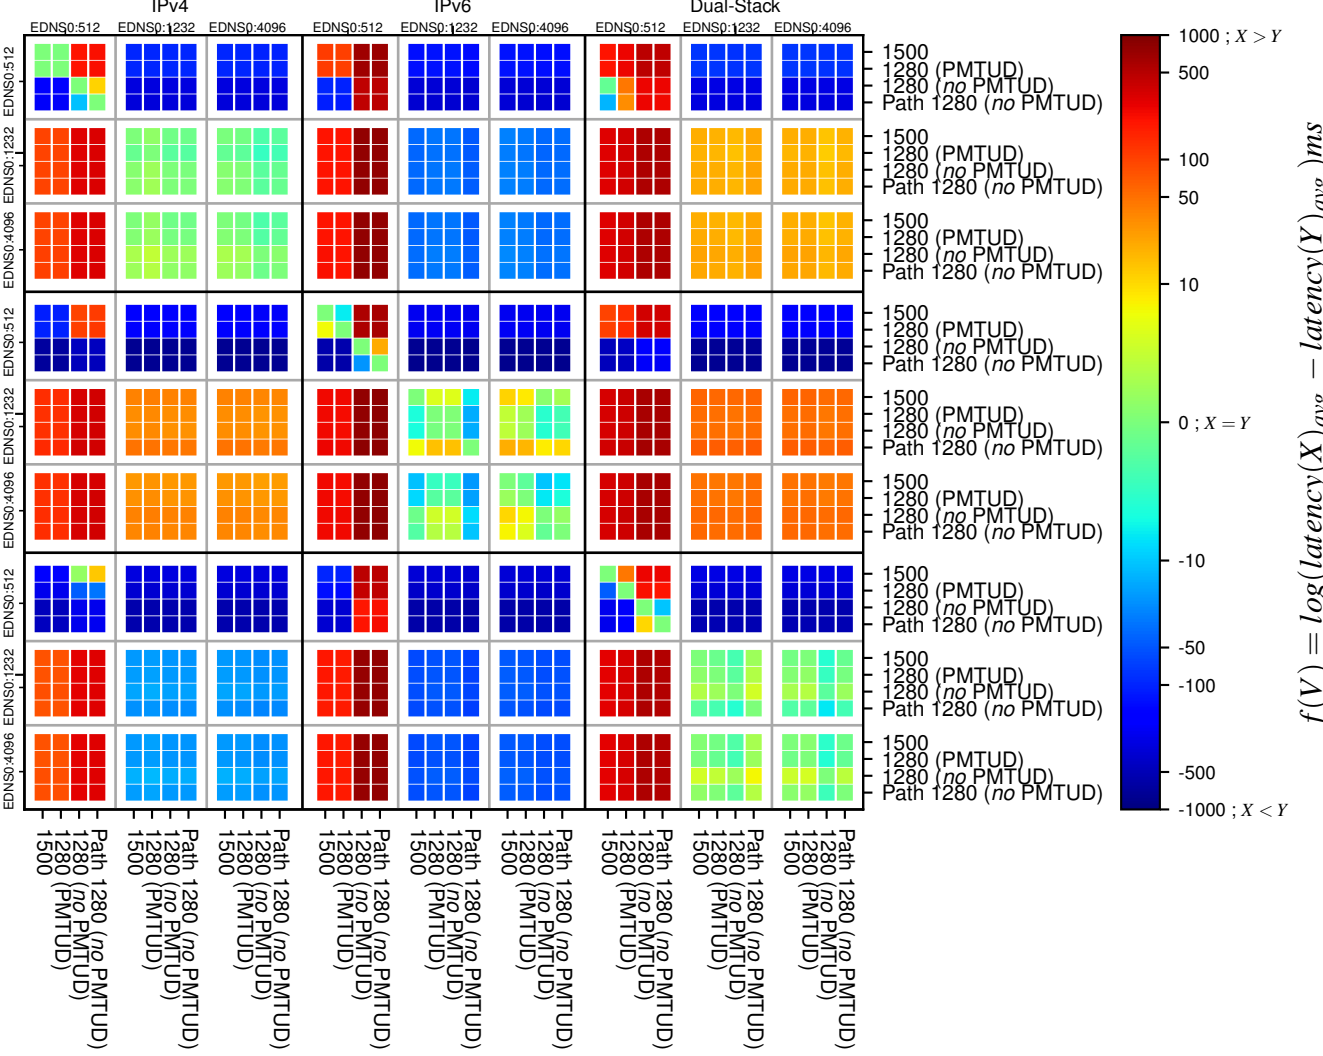

### All Zones without DNSSEC returning NOERROR for '.net'

### All Zones with DNSSEC returning NOERROR for '.net'