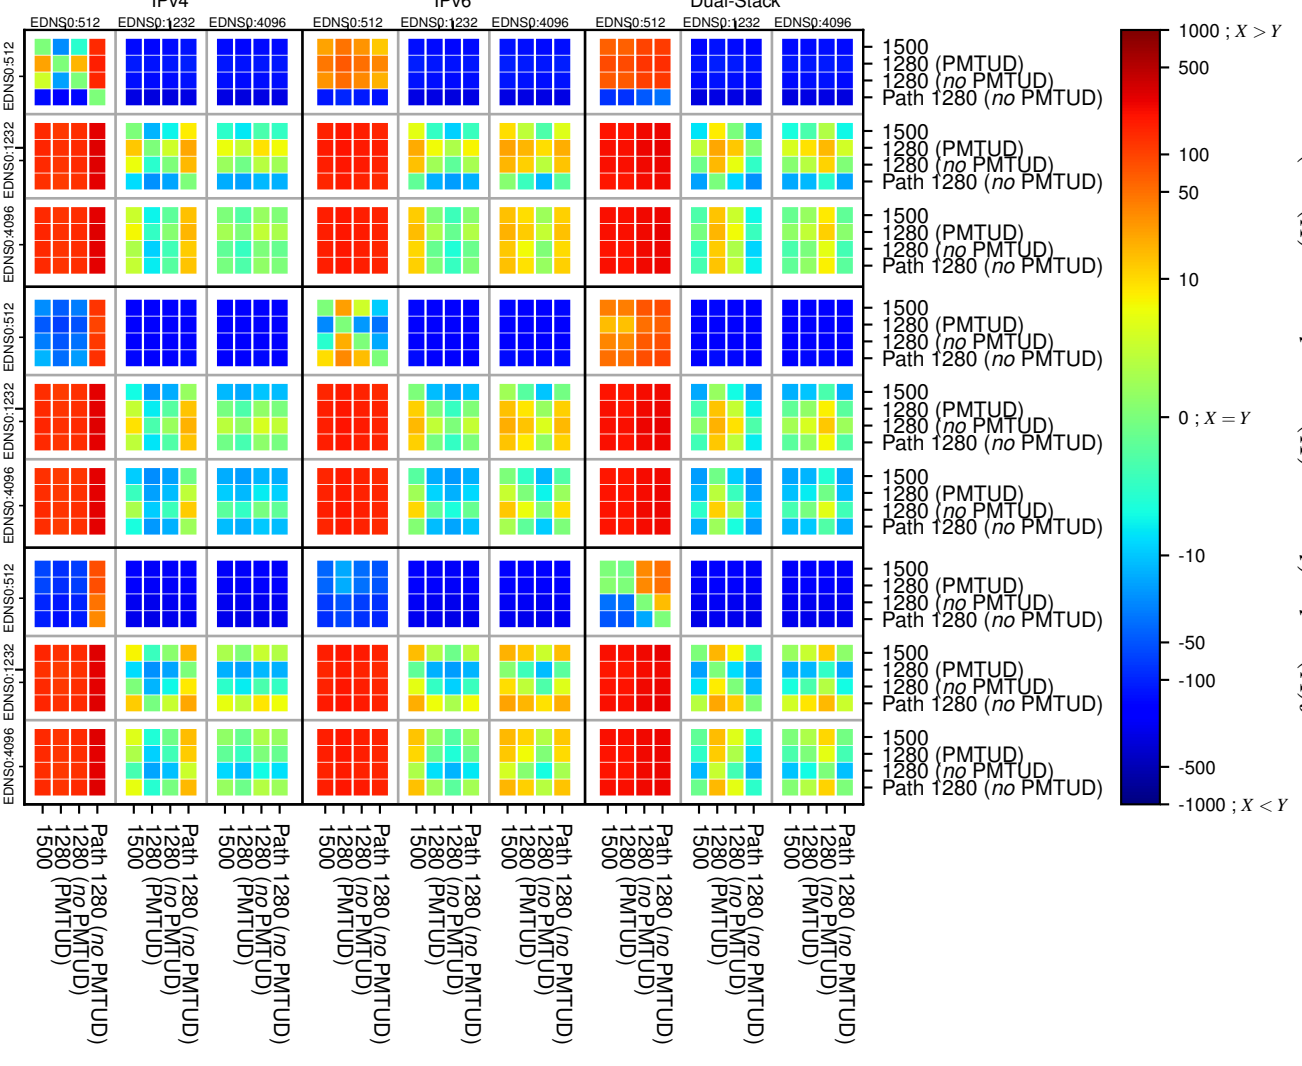

All Zones without DNSSEC returning NOERROR for '.se'

All Zones with DNSSEC returning NOERROR for '.se'

All Zones returning NOERROR for '.se'