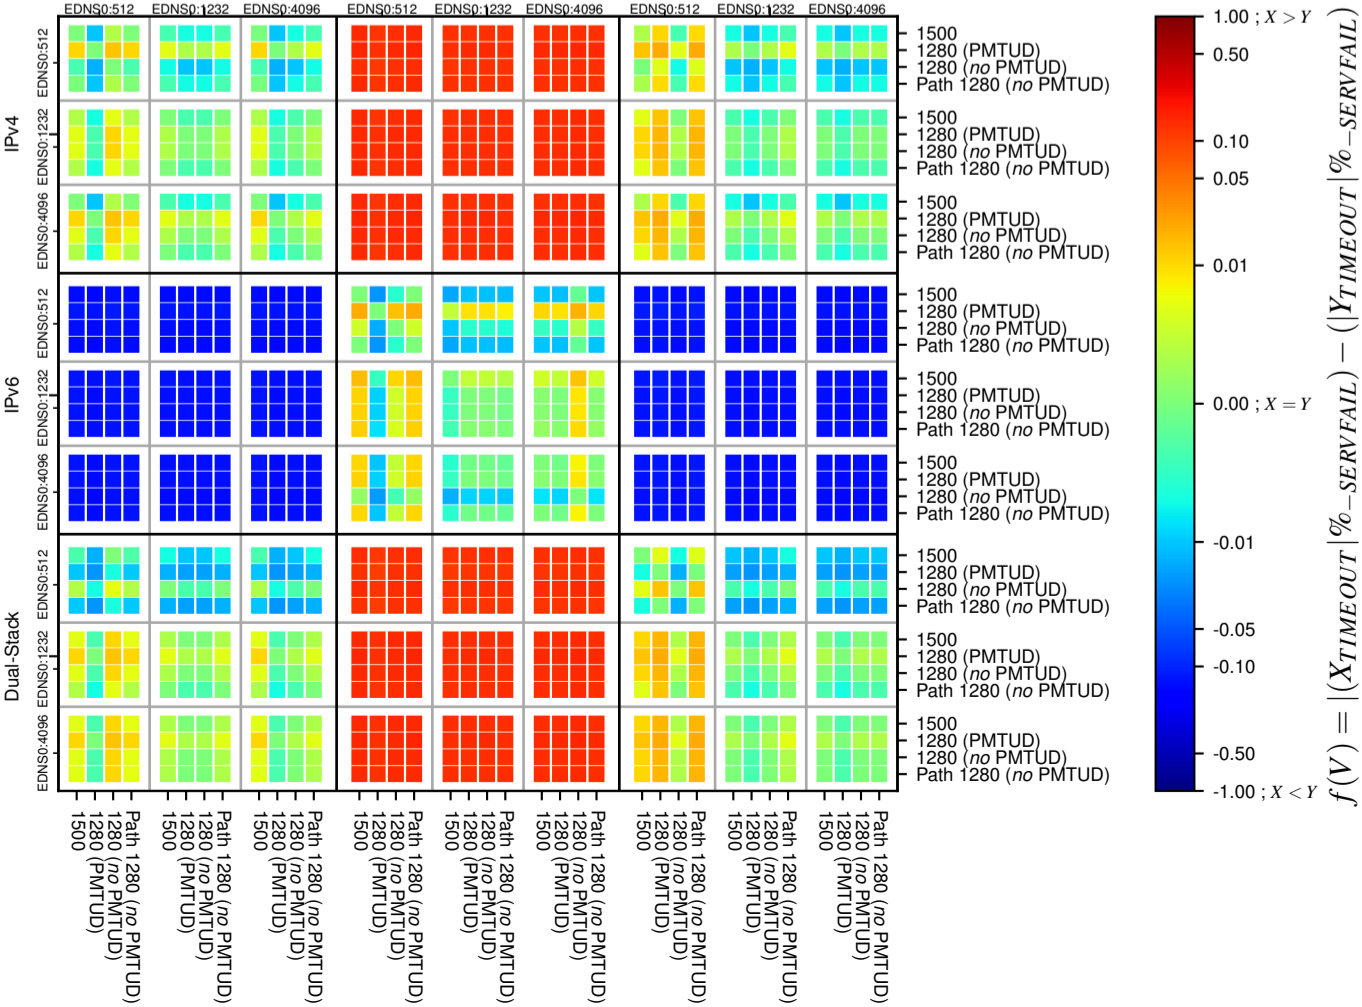

All Zones without DNSSEC for '.br'

All Zones with DNSSEC for '.br'

All Zones for '.br'

$$f(V) = |X_{TIMEOUT} \% - SERVFAIL} - (Y_{TIMEOUT} \% - SERVFAIL)$$

$$f(V) = |X_{TIMEOUT} \% - SERVFAIL} - (Y_{TIMEOUT} \% - SERVFAIL)$$

$$f(V) = |X_{TIMEOUT} \% - SERVFAIL} - (Y_{TIMEOUT} \% - SERVFAIL)$$