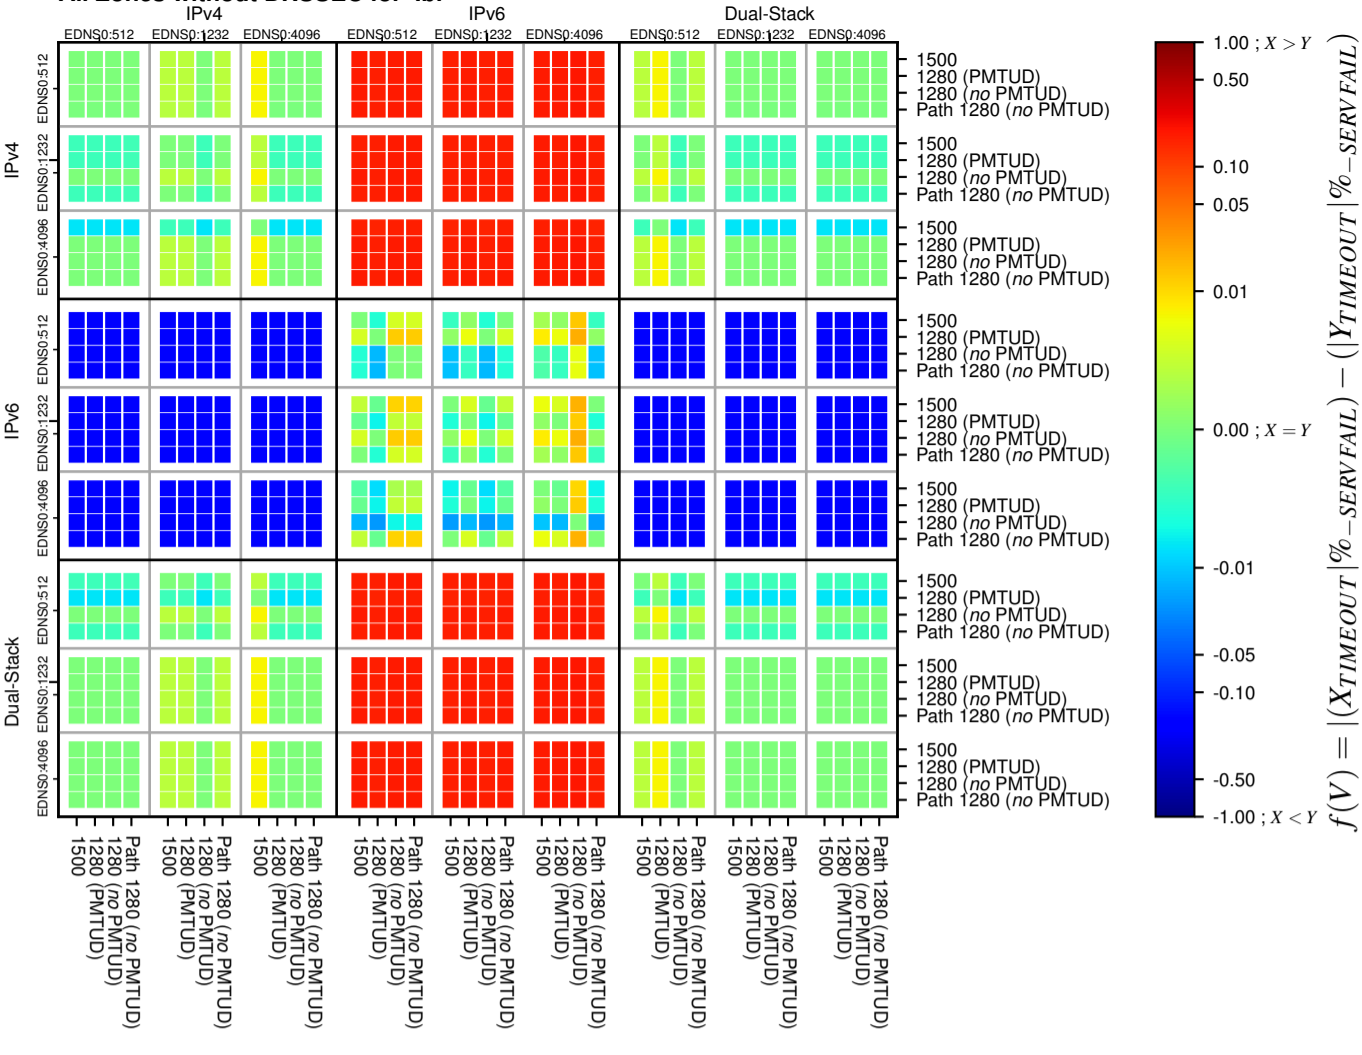

All Zones without DNSSEC for '.br'

All Zones with DNSSEC for '.br'

All Zones for '.br'

$$f(V) = |X_{TIMEOUT} \% - SERVFAIL} - (Y_{TIMEOUT} \% - SERVFAIL)$$

$$f(V) = |X_{TIMEOUT} \% - SERVFAIL} - (Y_{TIMEOUT} \% - SERVFAIL)$$

$$f(V) = |X_{TIMEOUT} \% - SERVFAIL} - (Y_{TIMEOUT} \% - SERVFAIL)$$