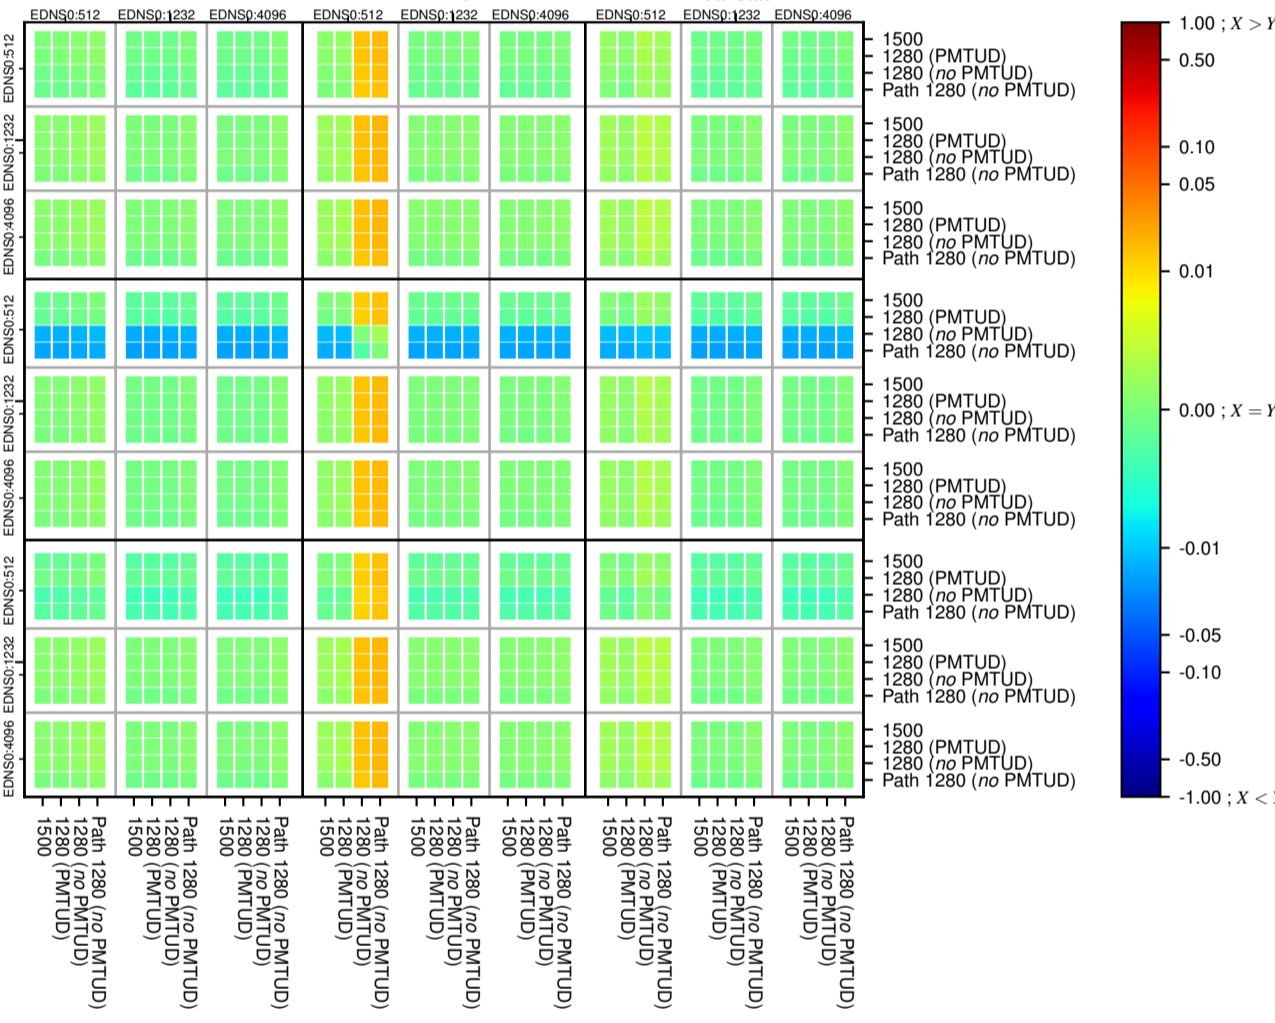

All Zones without DNSSEC for '.com'

$$f(V) = |(X_{TIMEOUT} \% - SERVFAIL) - (Y_{TIMEOUT} \% - SERVFAIL)|$$

All Zones with DNSSEC for '.com'

$$f(V) = |(X_{TIMEOUT} \% - SERVFAIL) - (Y_{TIMEOUT} \% - SERVFAIL)|$$

All Zones for '.com'

$$f(V) = |(X_{TIMEOUT} \% - SERVFAIL) - (Y_{TIMEOUT} \% - SERVFAIL)|$$