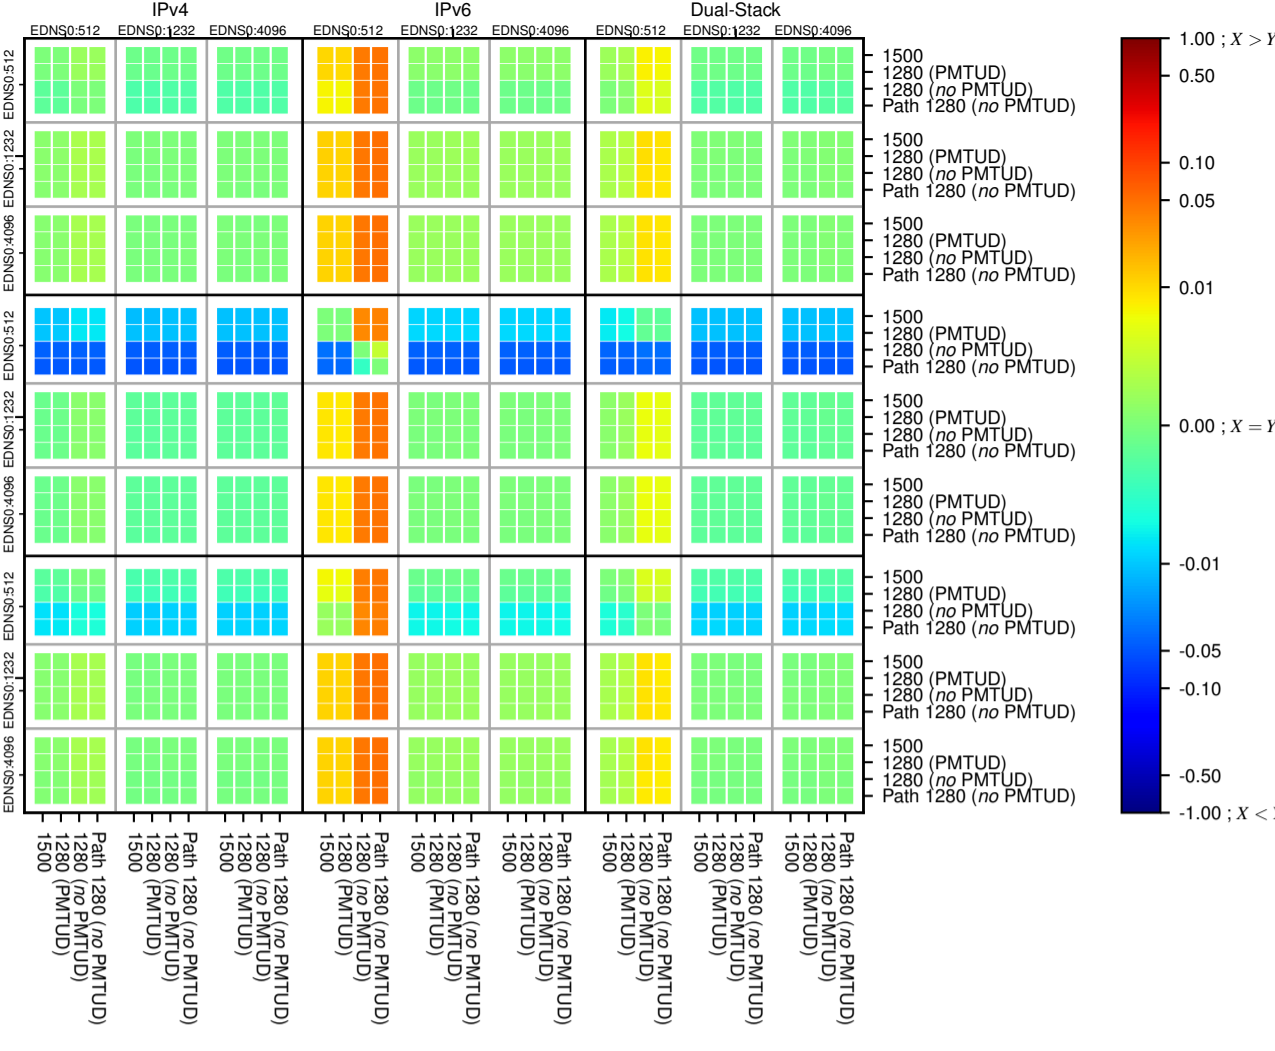

All Zones without DNSSEC for '.com'

$$f(V) = |(X_{TIMEOUT} \% - SERVFAIL) - (Y_{TIMEOUT} \% - SERVFAIL)|$$

All Zones with DNSSEC for '.com'

$$f(V) = |(X_{TIMEOUT} \% - SERVFAIL) - (Y_{TIMEOUT} \% - SERVFAIL)|$$

All Zones for '.com'

$$f(V) = |(X_{TIMEOUT} \% - SERVFAIL) - (Y_{TIMEOUT} \% - SERVFAIL)|$$