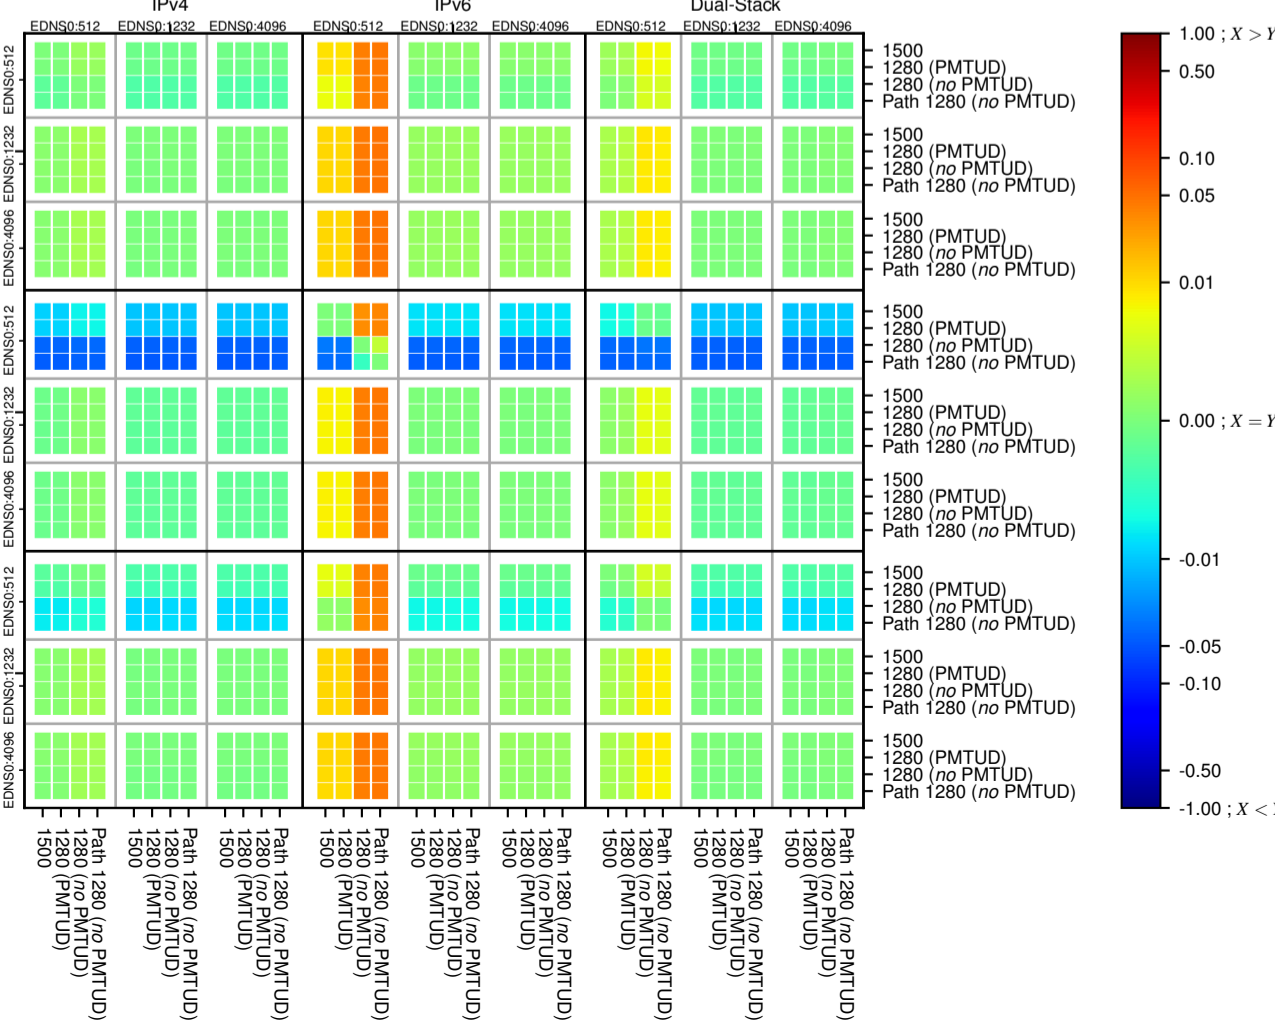

All Zones without DNSSEC for '.com'

$$f(V) = |(X_{TIMEOUT} \% - SERVFAIL) - (Y_{TIMEOUT} \% - SERVFAIL)|$$

All Zones with DNSSEC for '.com'

$$f(V) = |(X_{TIMEOUT} \% - SERVFAIL) - (Y_{TIMEOUT} \% - SERVFAIL)|$$

All Zones for '.com'

$$f(V) = |(X_{TIMEOUT} \% - SERVFAIL) - (Y_{TIMEOUT} \% - SERVFAIL)|$$