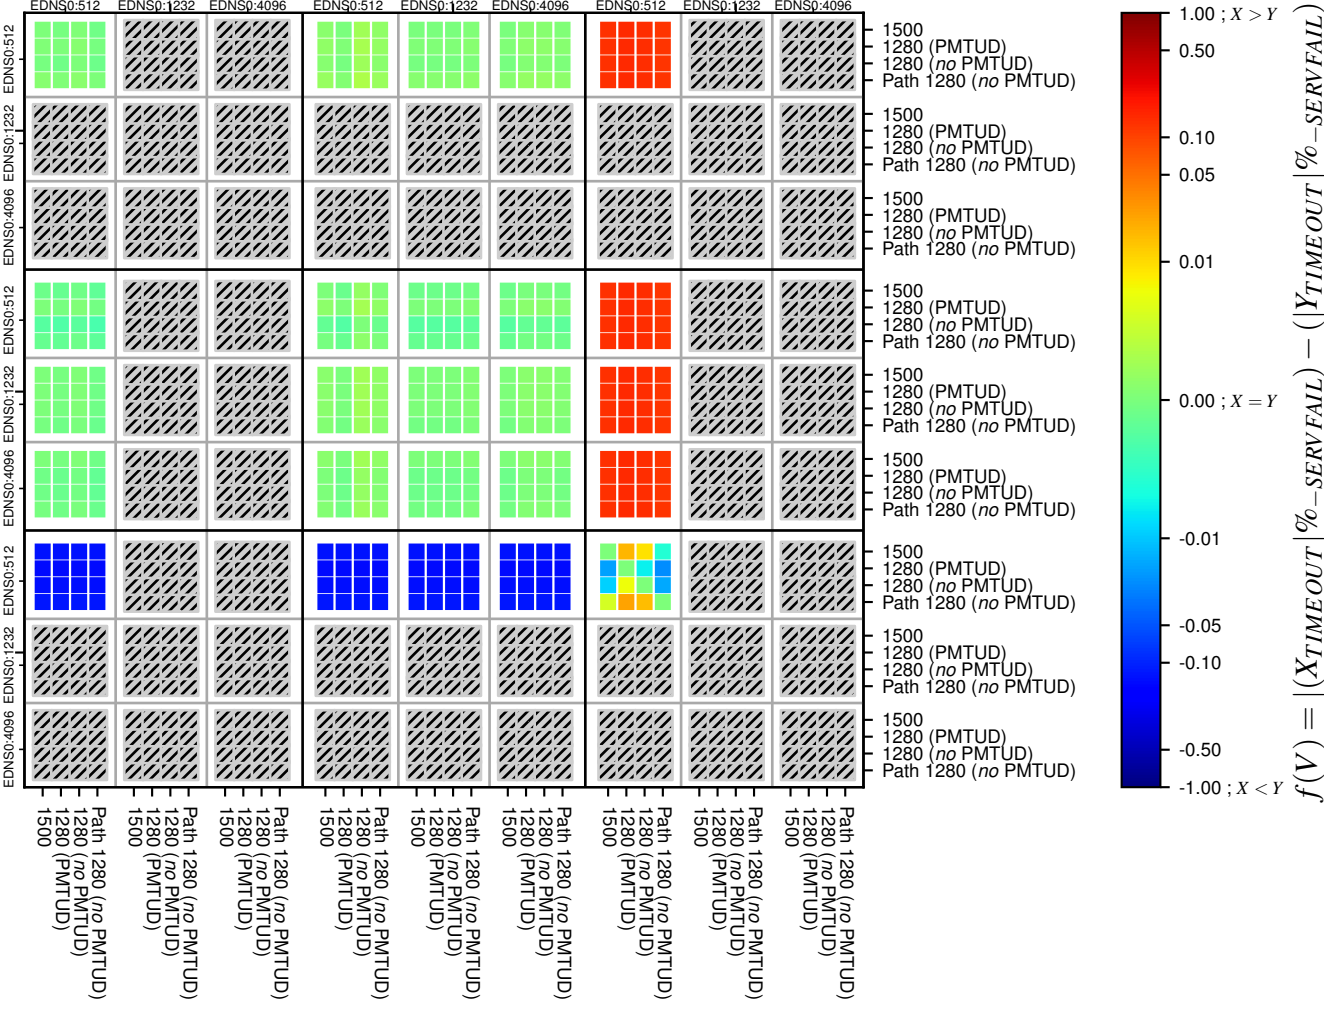

All Zones without DNSSEC for '.org'

All Zones with DNSSEC for '.org'

All Zones for '.org'

$$f(V) = |(X_{TIMEOUT} | \% - SERVFAIL) - (Y_{TIMEOUT} | \% - SERVFAIL)|$$

$$f(V) = |(X_{TIMEOUT} | \% - SERVFAIL) - (Y_{TIMEOUT} | \% - SERVFAIL)|$$

$$f(V) = |(X_{TIMEOUT} | \% - SERVFAIL) - (Y_{TIMEOUT} | \% - SERVFAIL)|$$