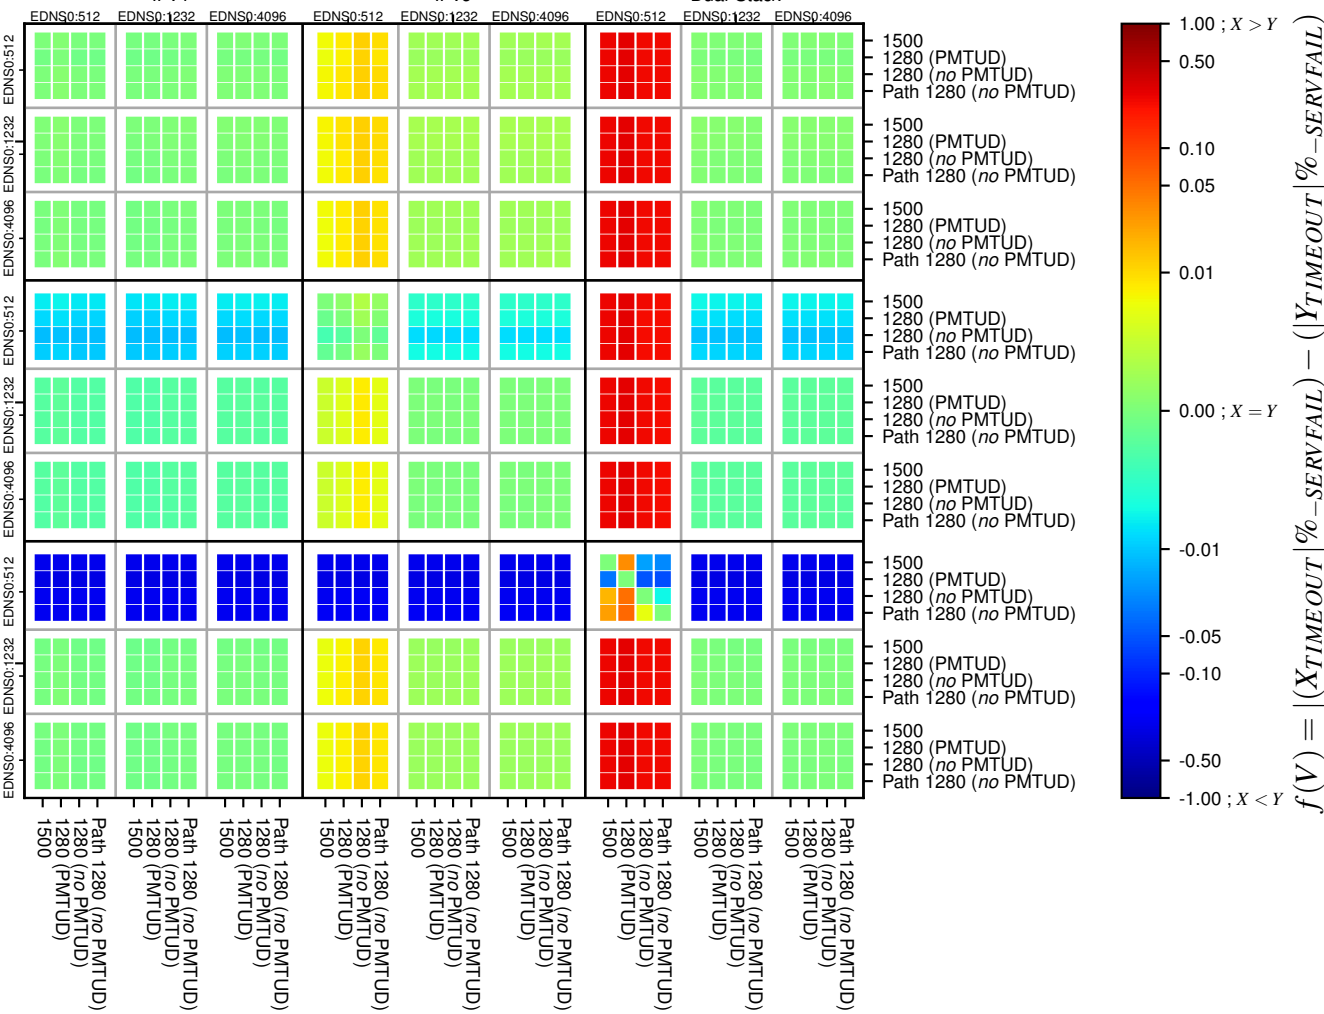

All Zones without DNSSEC for '.org'

All Zones with DNSSEC for '.org'

All Zones for '.org'

$$f(V) = |(X_{TIMEOUT} | \% - SERVFAIL) - (Y_{TIMEOUT} | \% - SERVFAIL)|$$

$$f(V) = |(X_{TIMEOUT} | \% - SERVFAIL) - (Y_{TIMEOUT} | \% - SERVFAIL)|$$

$$f(V) = |(X_{TIMEOUT} | \% - SERVFAIL) - (Y_{TIMEOUT} | \% - SERVFAIL)|$$