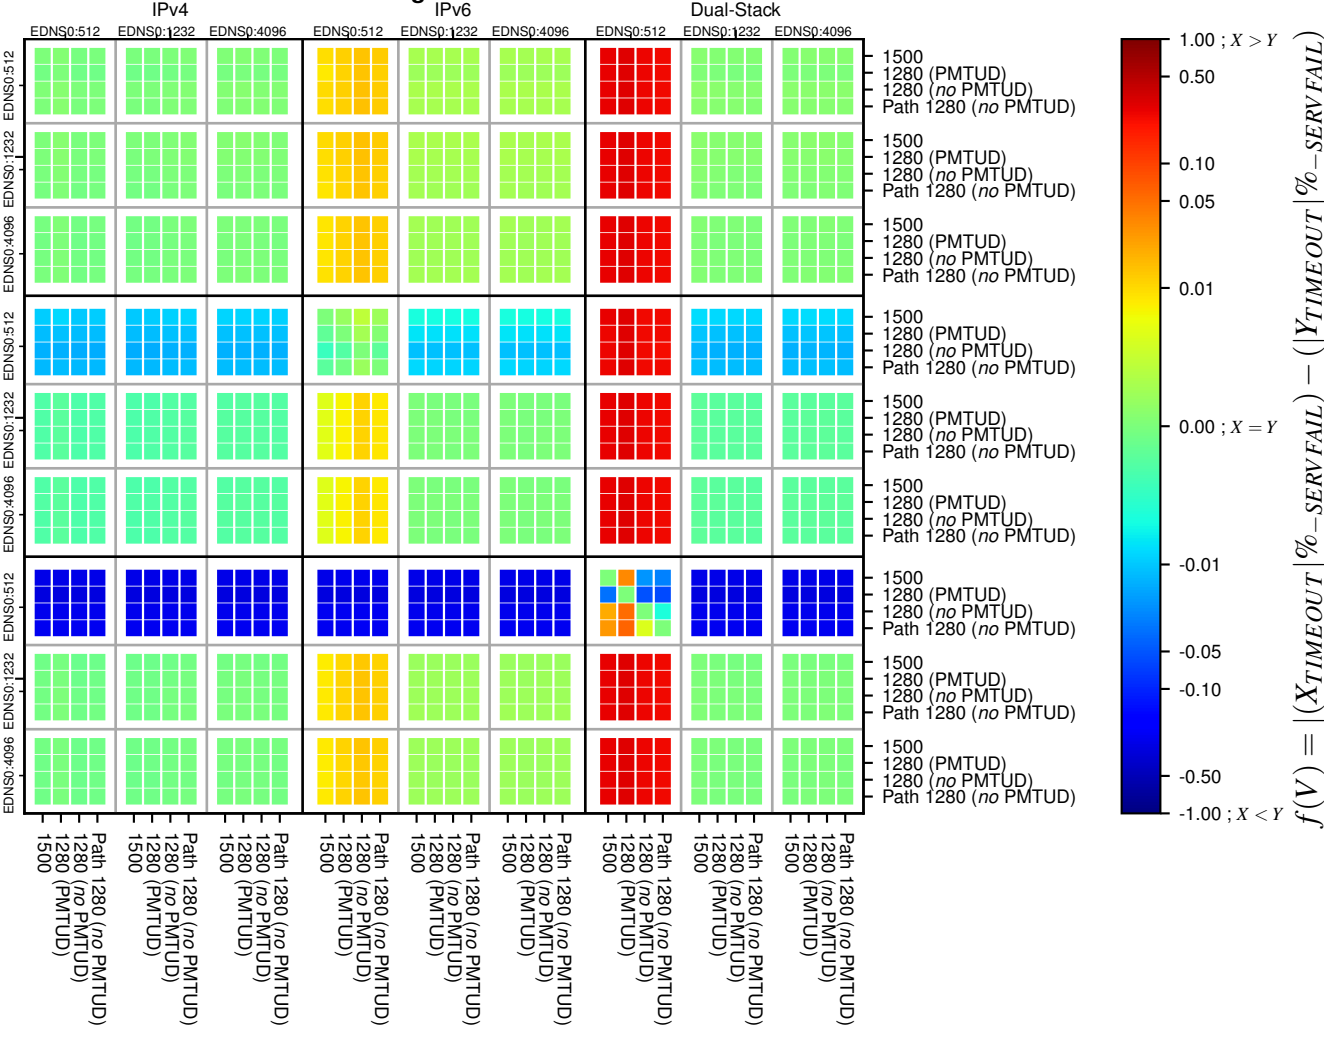

All Zones without DNSSEC for '.org'

All Zones with DNSSEC for '.org'

All Zones for '.org'

$$f(V) = |(X_{TIMEOUT} | \% - SERVFAIL) - (Y_{TIMEOUT} | \% - SERVFAIL)|$$

$$f(V) = |(X_{TIMEOUT} | \% - SERVFAIL) - (Y_{TIMEOUT} | \% - SERVFAIL)|$$

$$f(V) = |(X_{TIMEOUT} | \% - SERVFAIL) - (Y_{TIMEOUT} | \% - SERVFAIL)|$$