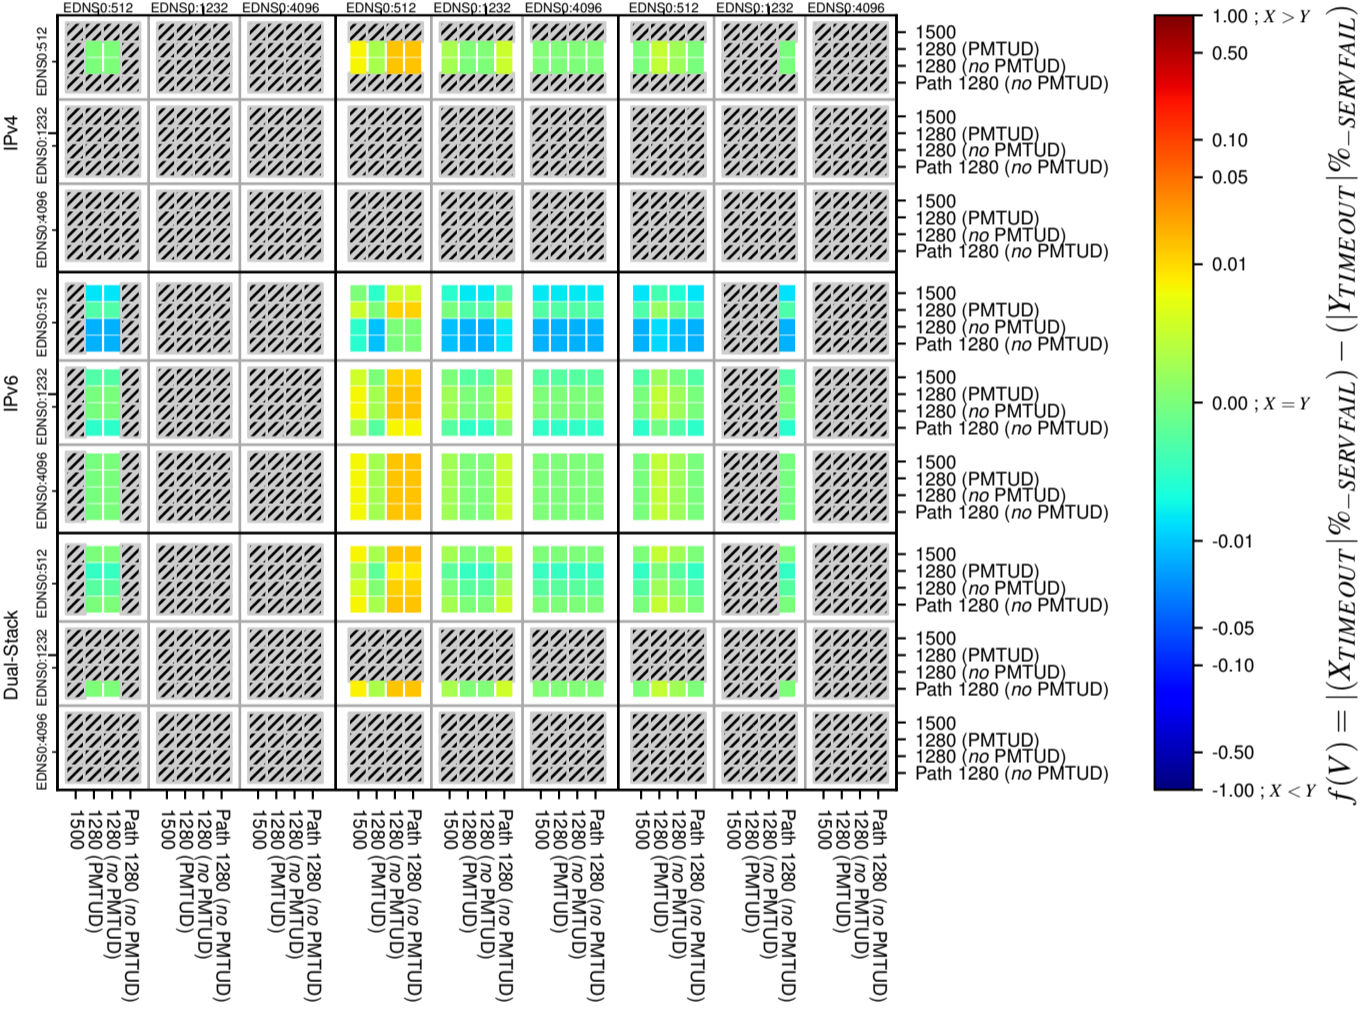

### All Zones without DNSSEC for '.se'

### All Zones with DNSSEC for '.se'