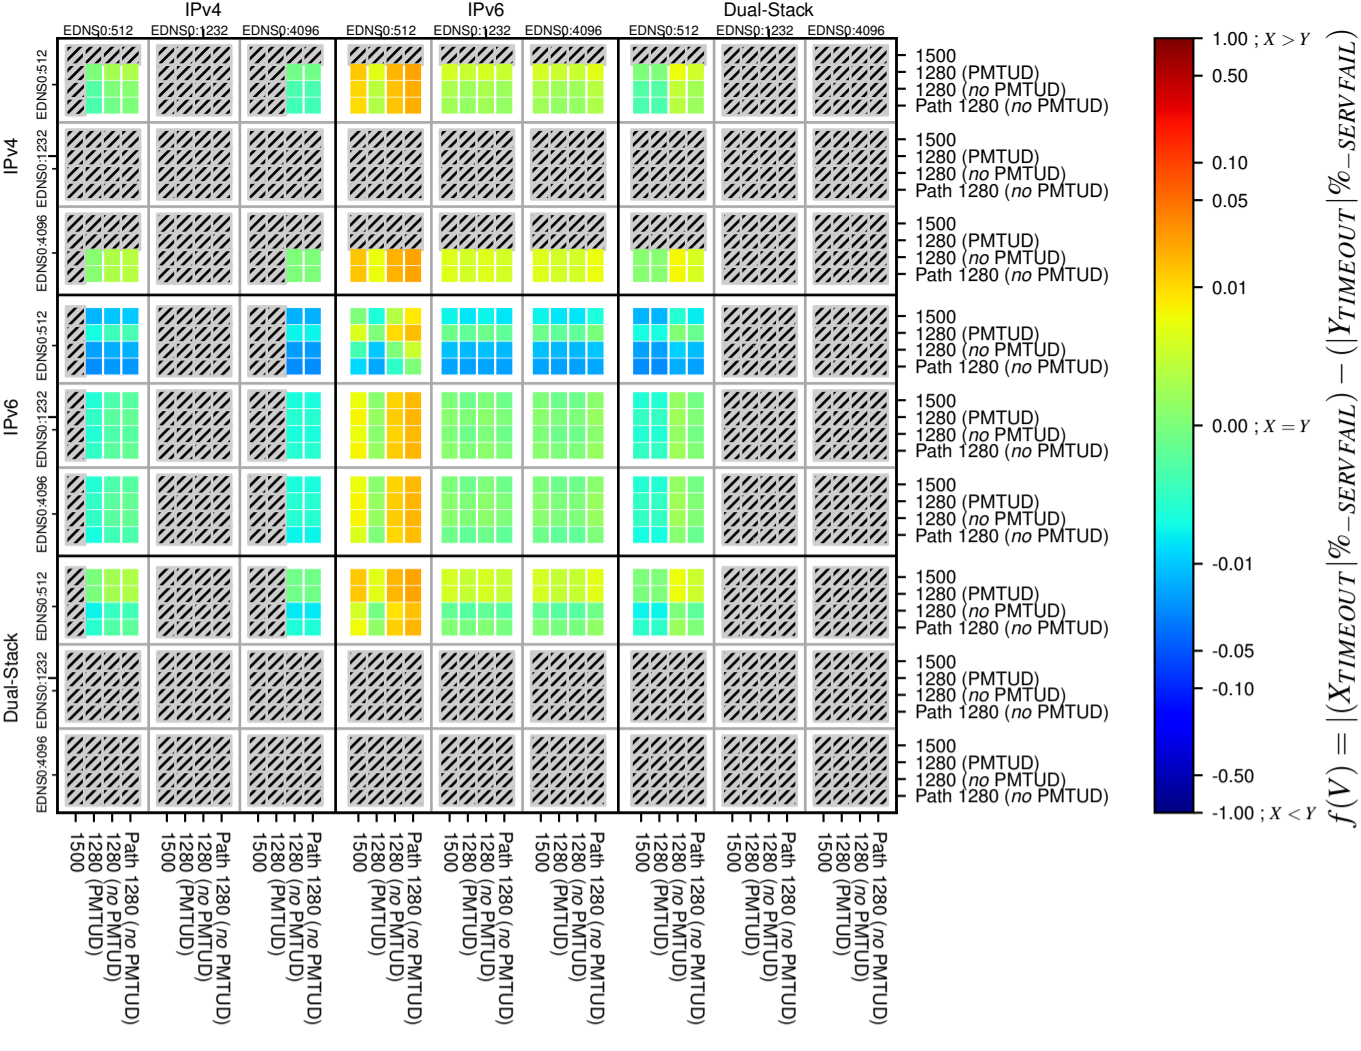

### All Zones without DNSSEC for '.se'