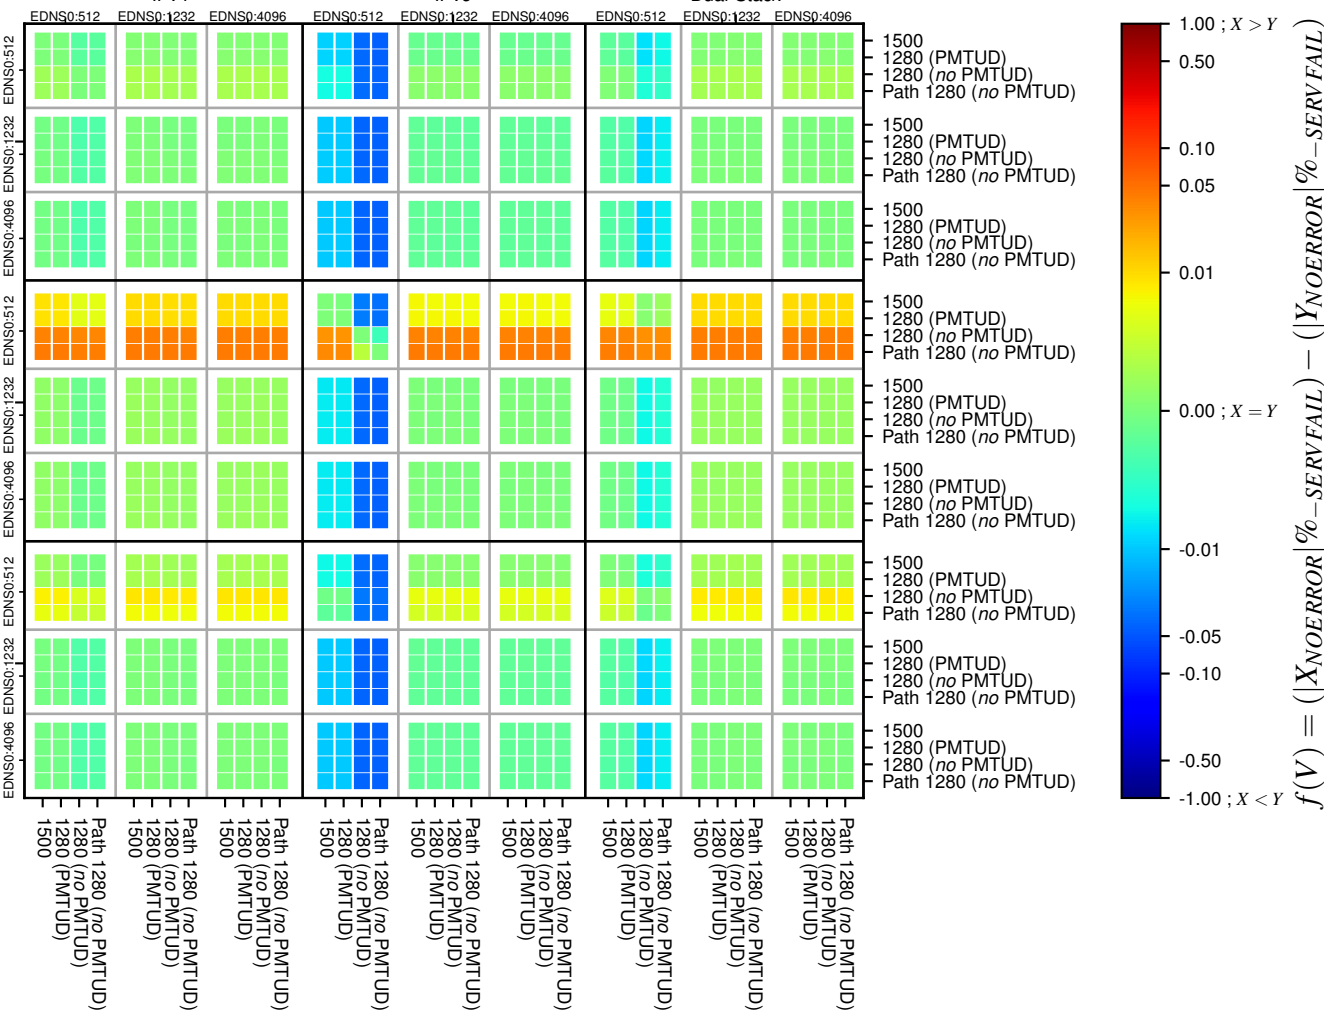

All Zones without DNSSEC for '.com'

All Zones with DNSSEC for '.com'

All Zones for '.com'

$$f(V) = (|X_{NOERROR}| \% - SERVFAIL) - (|Y_{NOERROR}| \% - SERVFAIL)$$

$$f(V) = (|X_{NOERROR}| \% - SERVFAIL) - (|Y_{NOERROR}| \% - SERVFAIL)$$

$$f(V) = (|X_{NOERROR}| \% - SERVFAIL) - (|Y_{NOERROR}| \% - SERVFAIL)$$