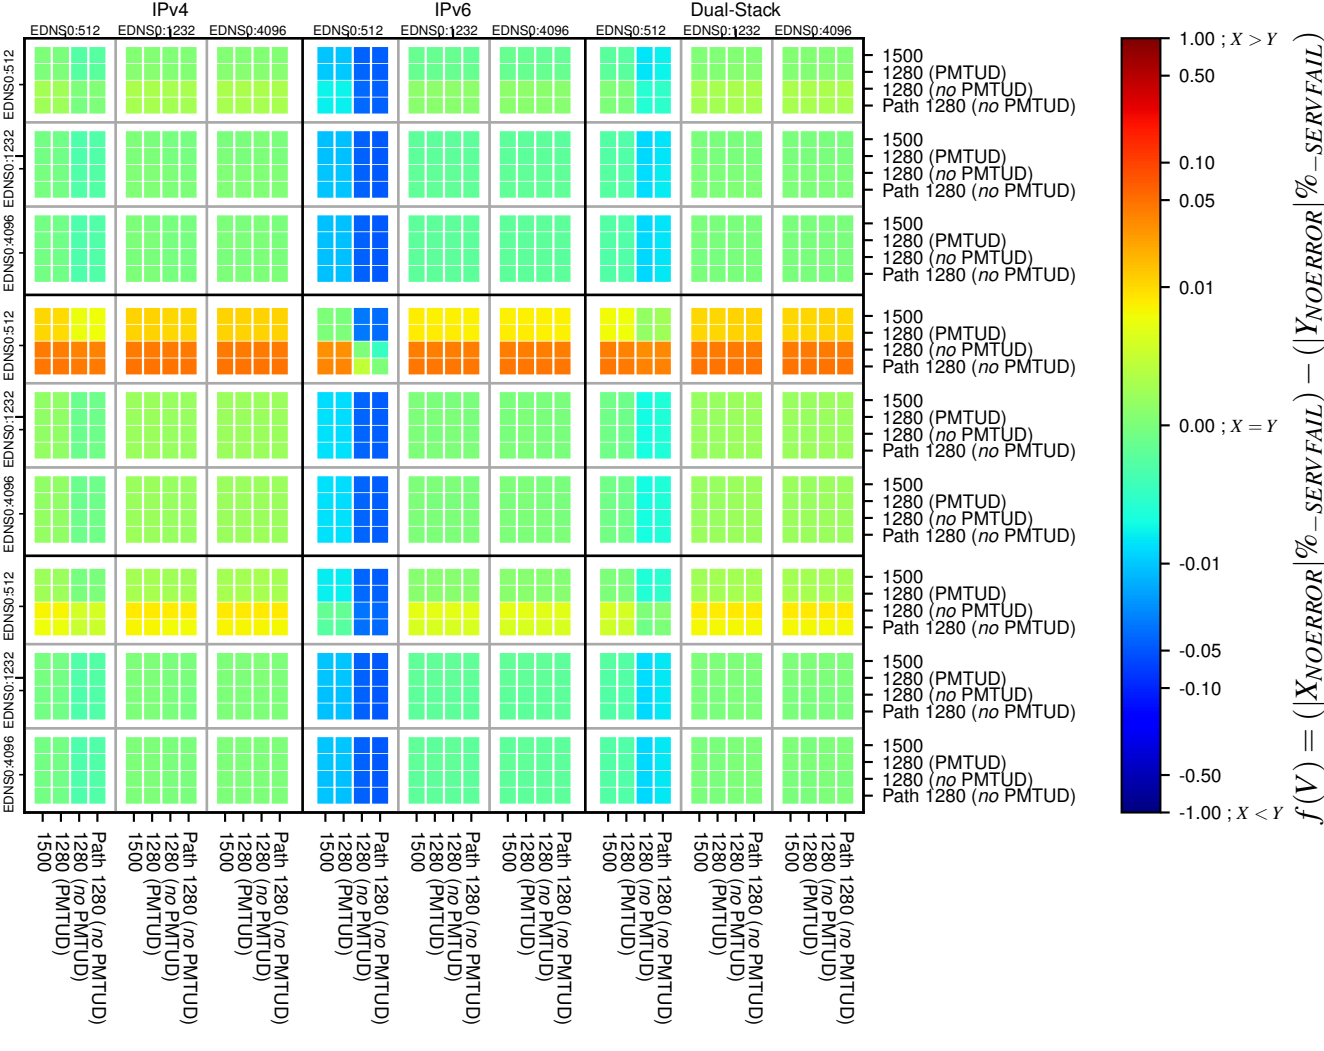

All Zones without DNSSEC for '.com'

All Zones with DNSSEC for '.com'

All Zones for '.com'

$$f(V) = (|X_{NOERROR}| \% - SERVFAIL) - (|Y_{NOERROR}| \% - SERVFAIL)$$

$$f(V) = (|X_{NOERROR}| \% - SERVFAIL) - (|Y_{NOERROR}| \% - SERVFAIL)$$

$$f(V) = (|X_{NOERROR}| \% - SERVFAIL) - (|Y_{NOERROR}| \% - SERVFAIL)$$