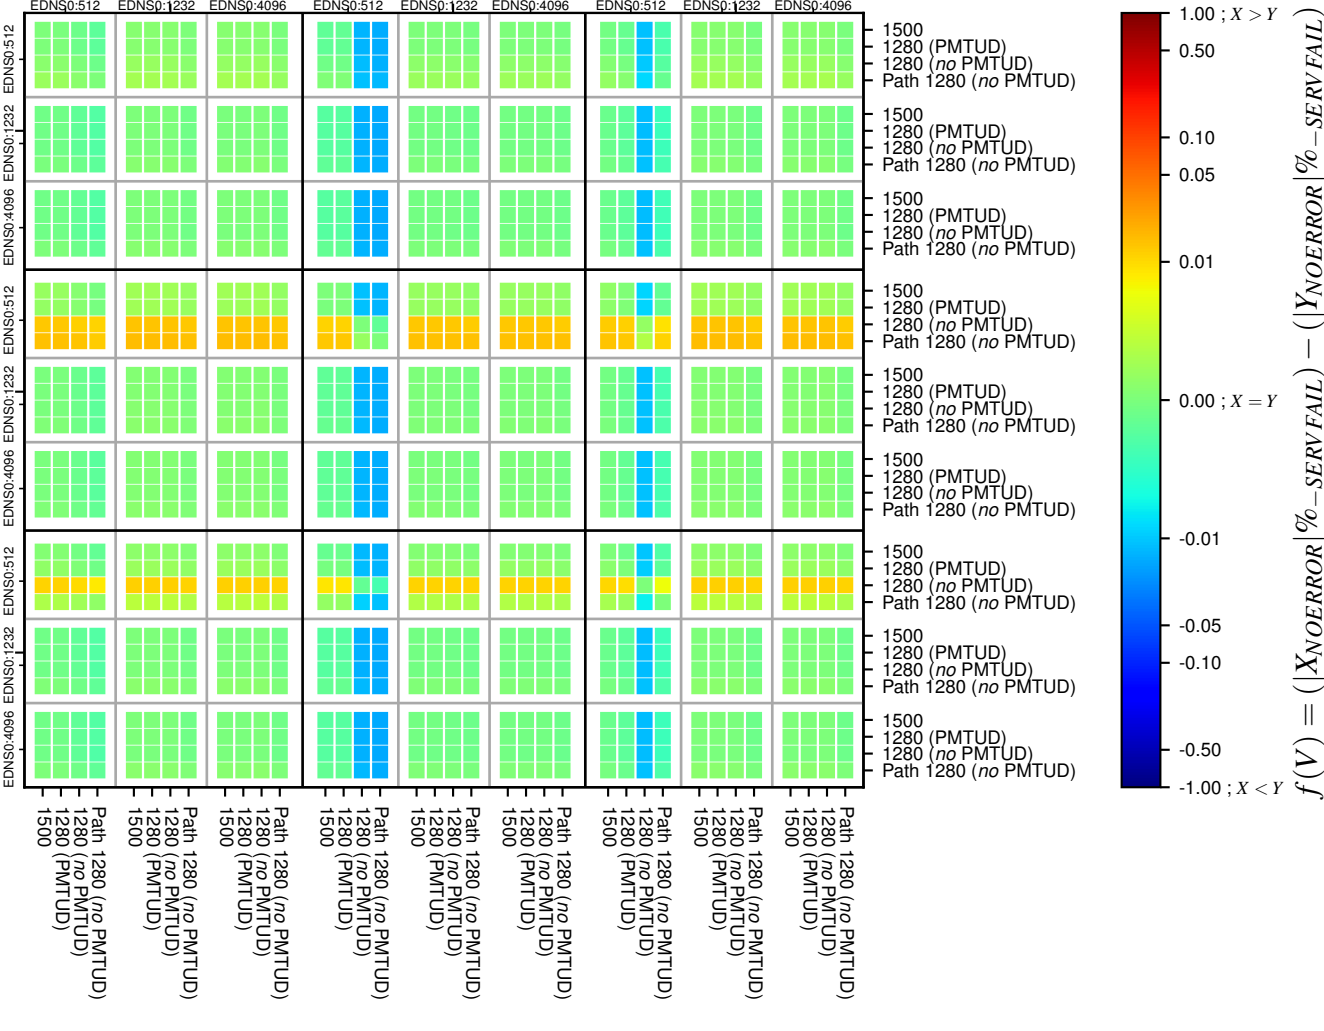

All Zones without DNSSEC for '.com'

All Zones with DNSSEC for '.com'

All Zones for '.com'

$$f(V) = (|X_{NOERROR}| \% - SERVFAIL) - (|Y_{NOERROR}| \% - SERVFAIL)$$

$$f(V) = (|X_{NOERROR}| \% - SERVFAIL) - (|Y_{NOERROR}| \% - SERVFAIL)$$

$$f(V) = (|X_{NOERROR}| \% - SERVFAIL) - (|Y_{NOERROR}| \% - SERVFAIL)$$