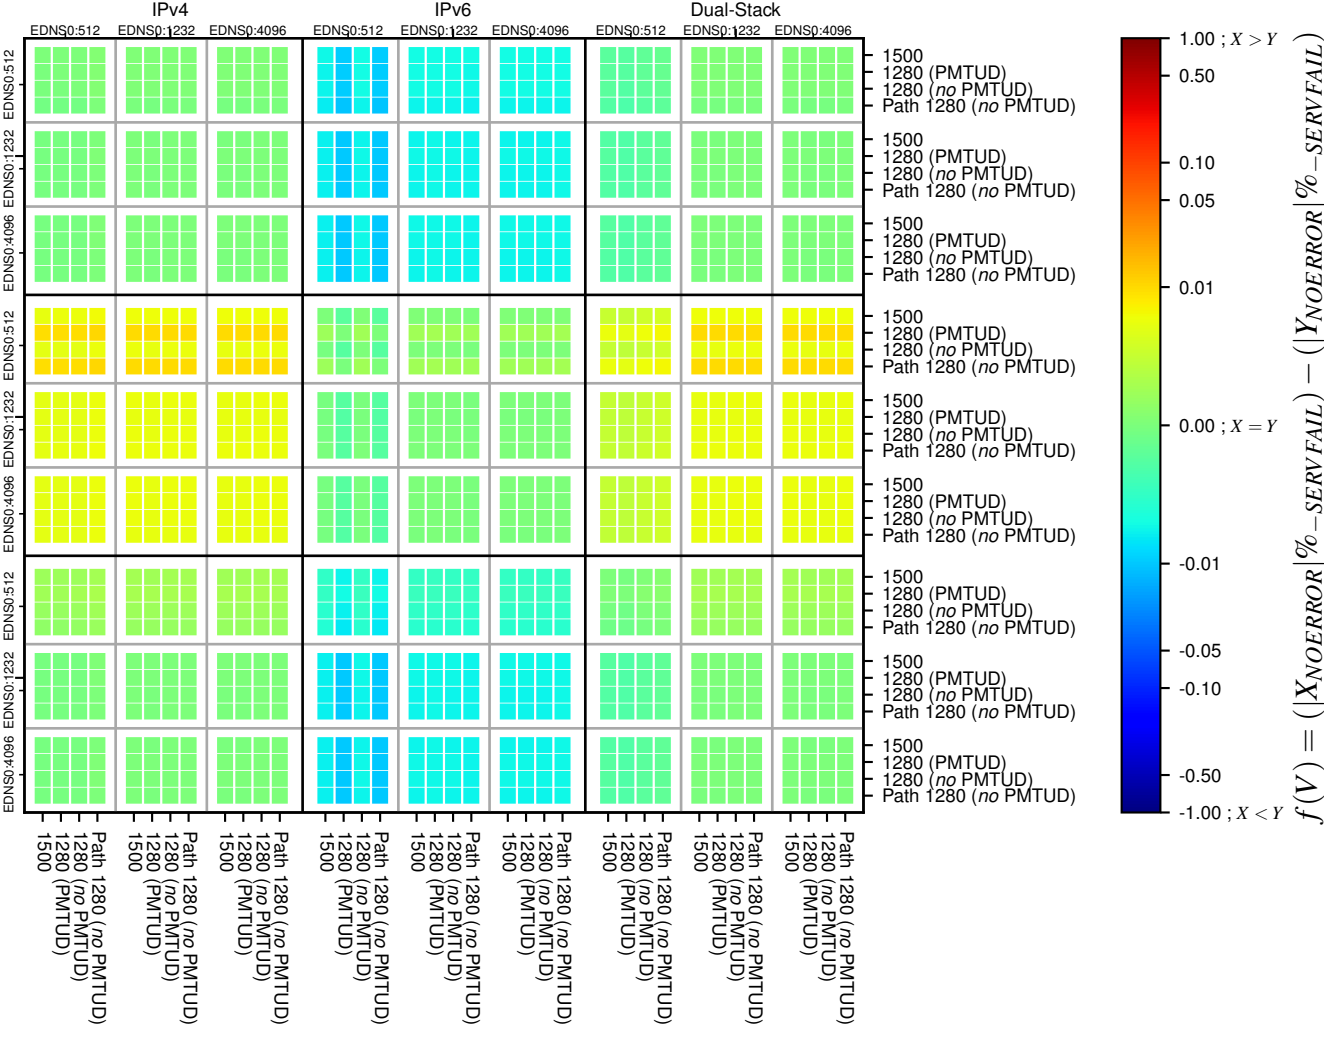

All Zones without DNSSEC for '.de'

All Zones with DNSSEC for '.de'

All Zones for '.de'