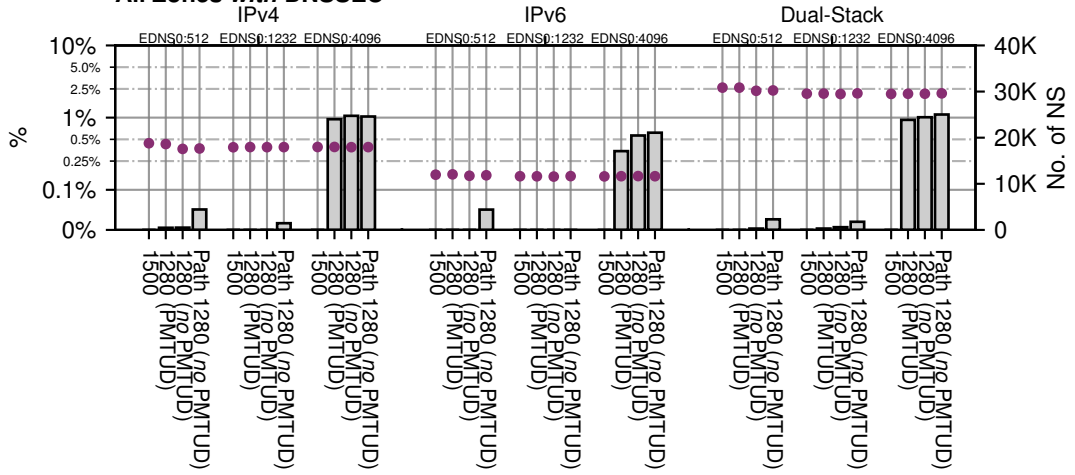

UDP packet too big

All Zones with DNSSEC