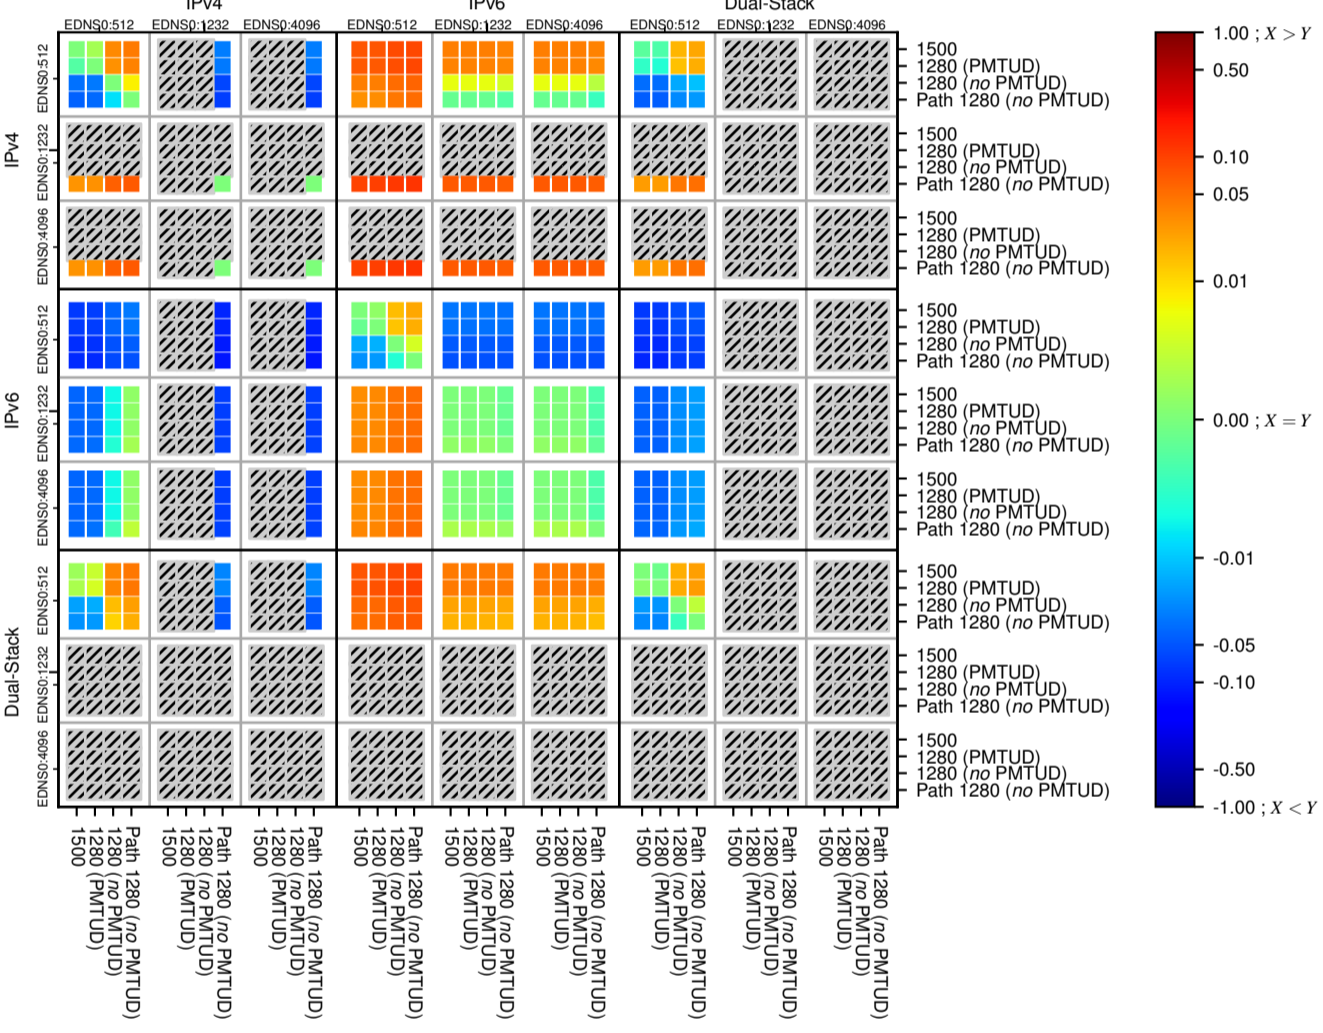

All Zones with DNSSEC for '.nl'