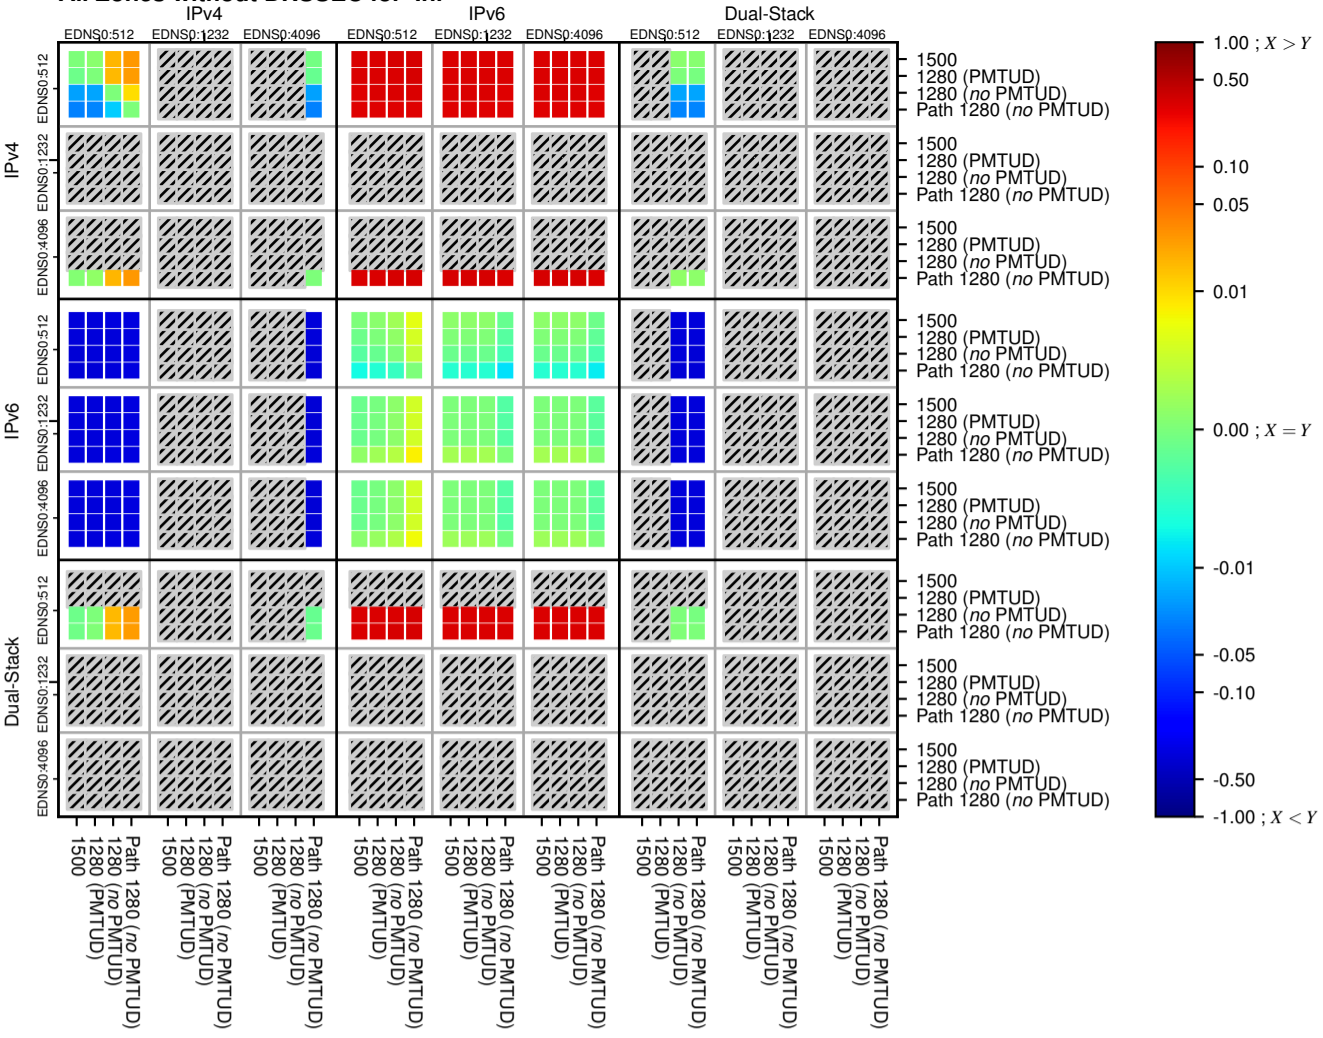

### All Zones without DNSSEC for '.nl'