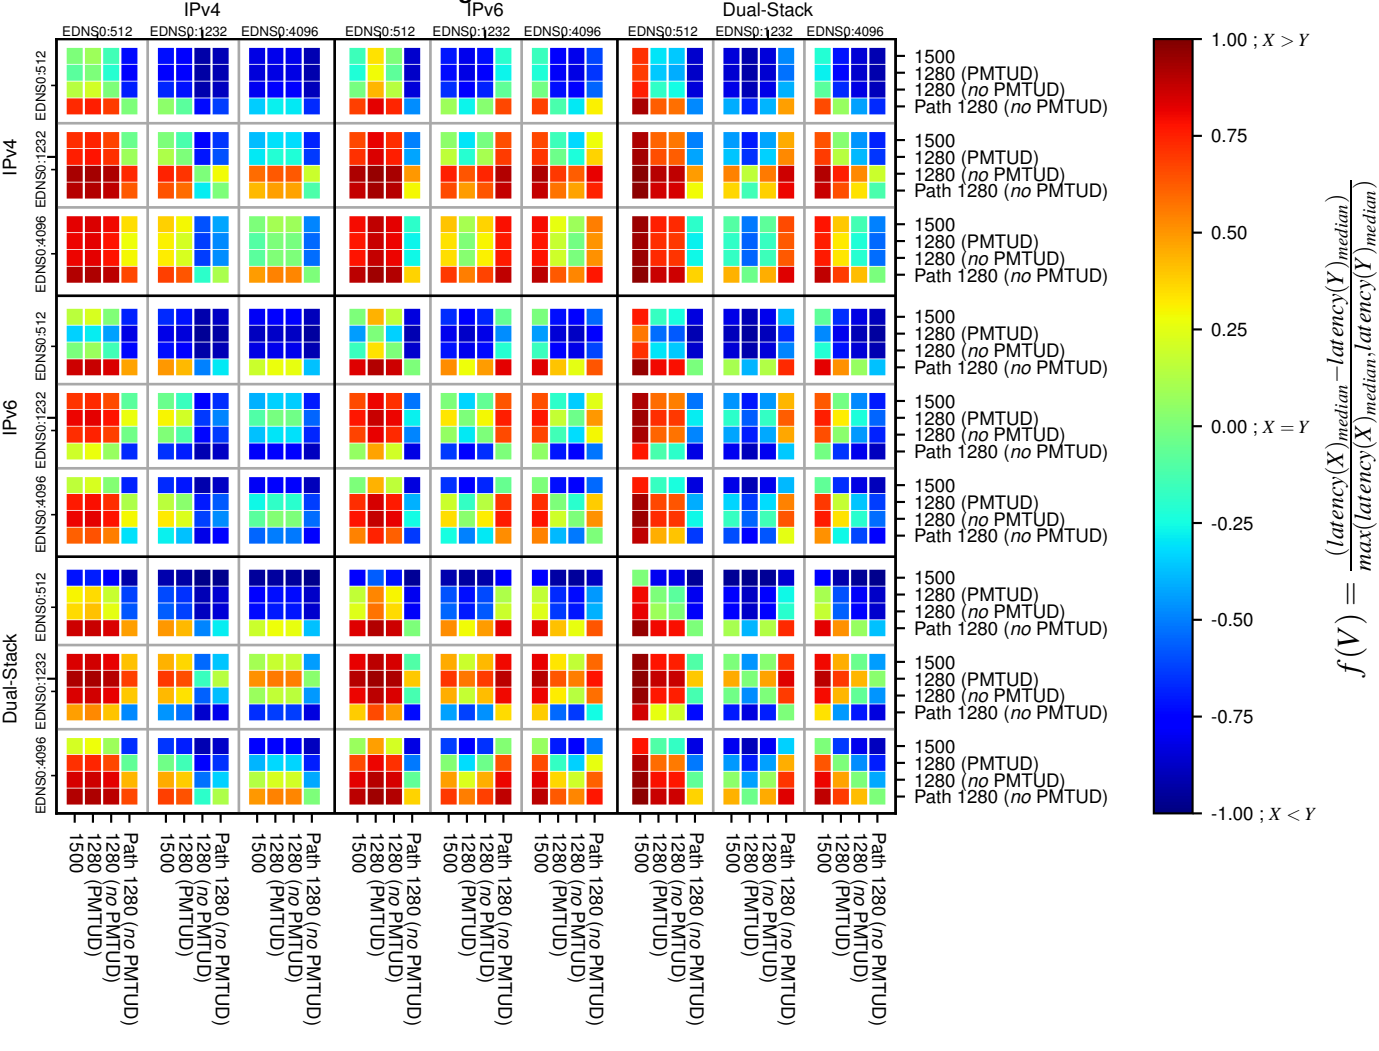

All Zones without DNSSEC returning NOERROR for '.com'

All Zones with DNSSEC returning NOERROR for '.com'

All Zones returning NOERROR for '.com'