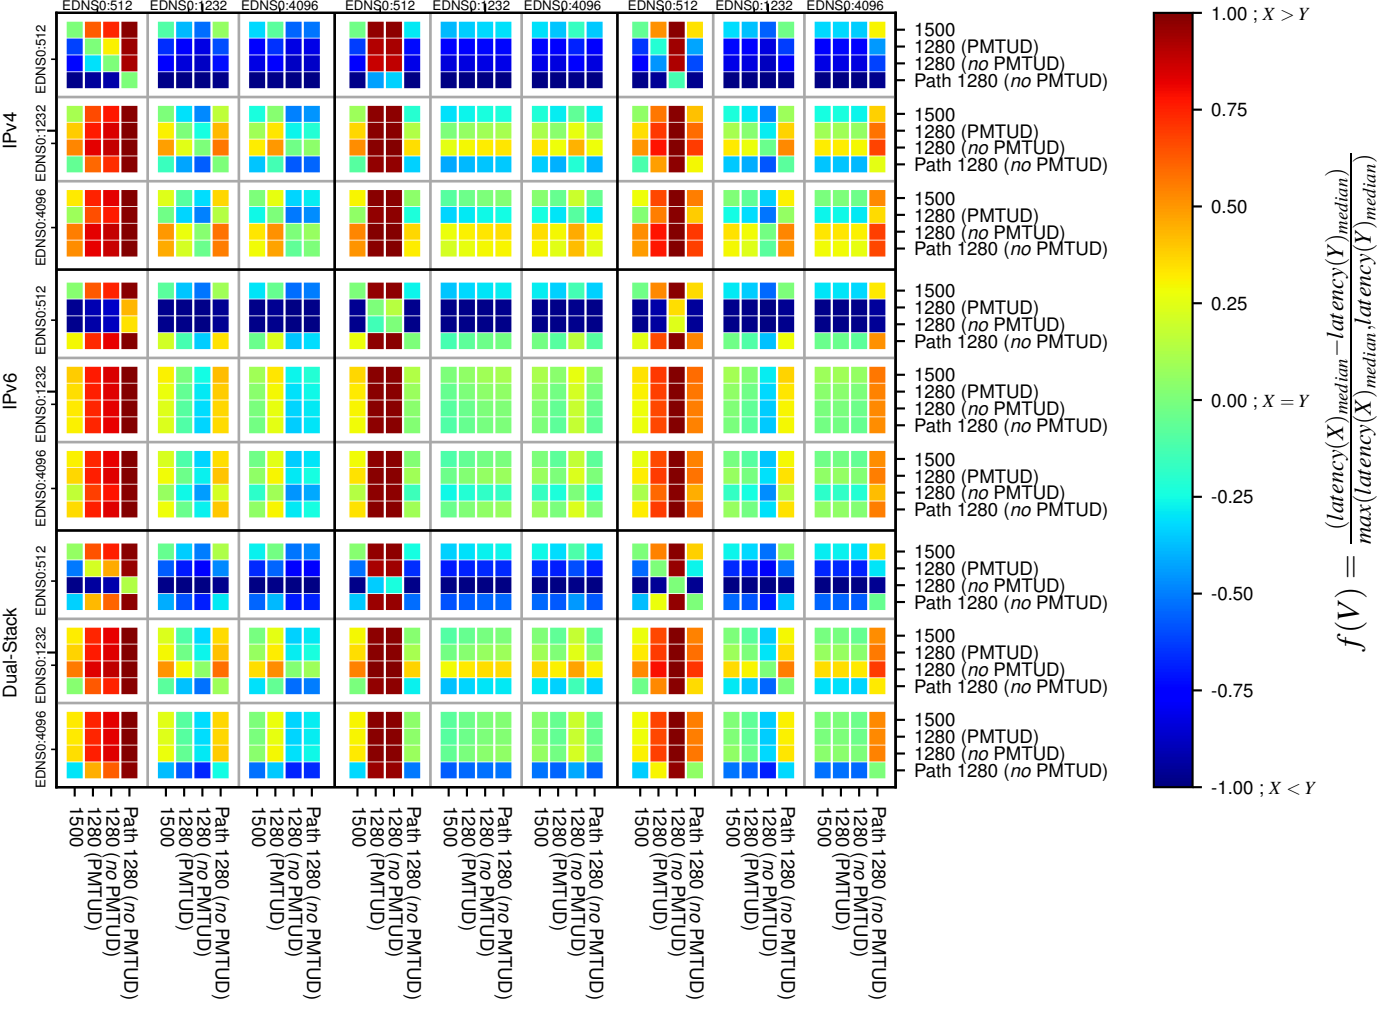

All Zones without DNSSEC returning NOERROR for '.de'

All Zones with DNSSEC returning NOERROR for '.de'

All Zones returning NOERROR for '.de'