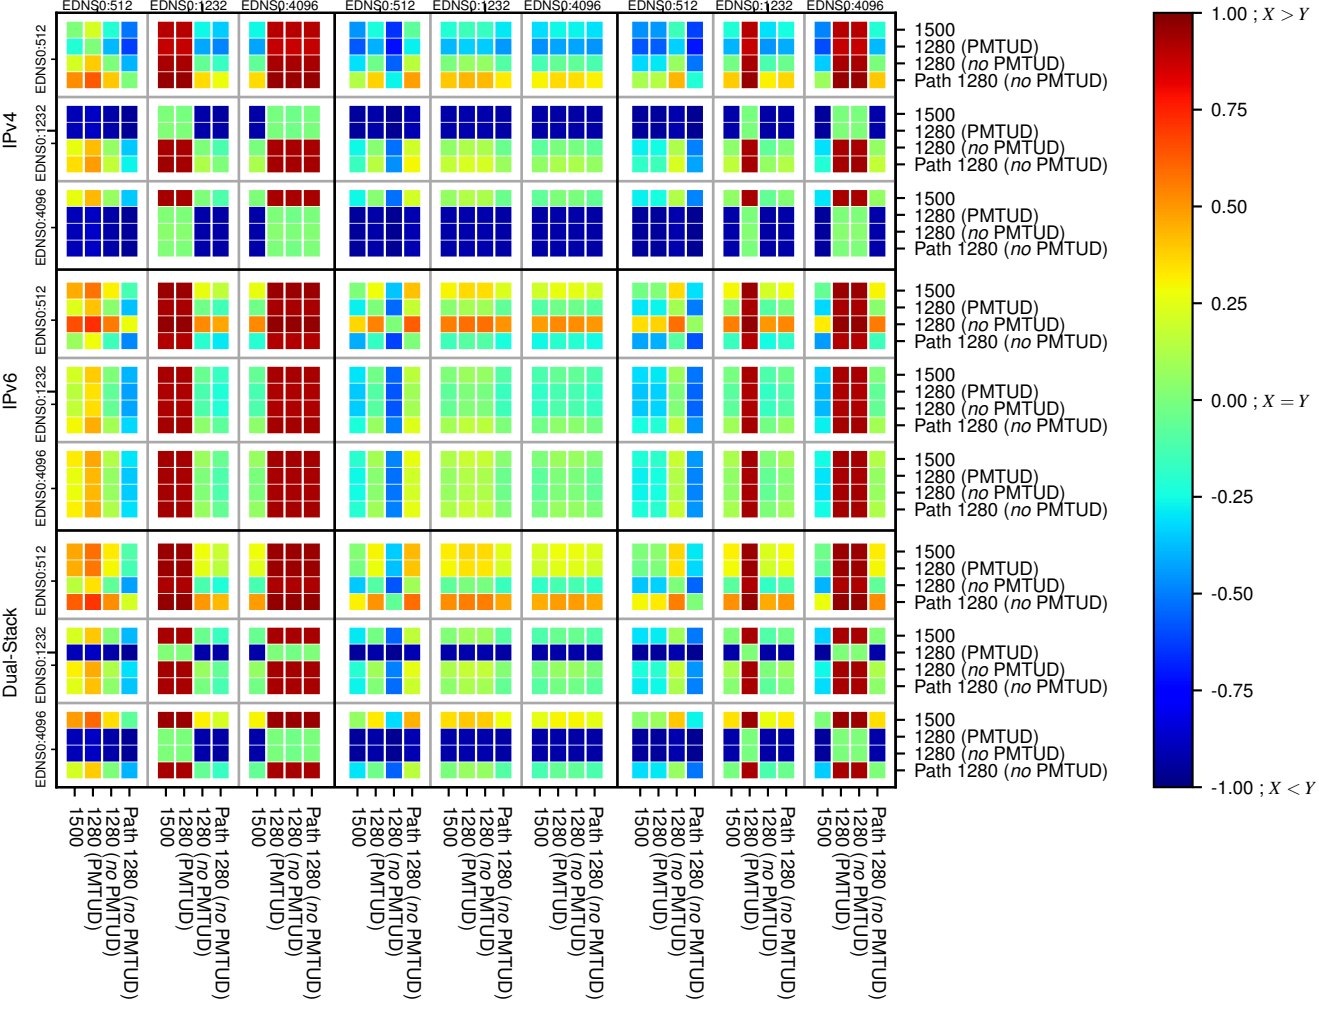

### All Zones without DNSSEC returning NOERROR for '.se'

### All Zones with DNSSEC returning NOERROR for '.se'