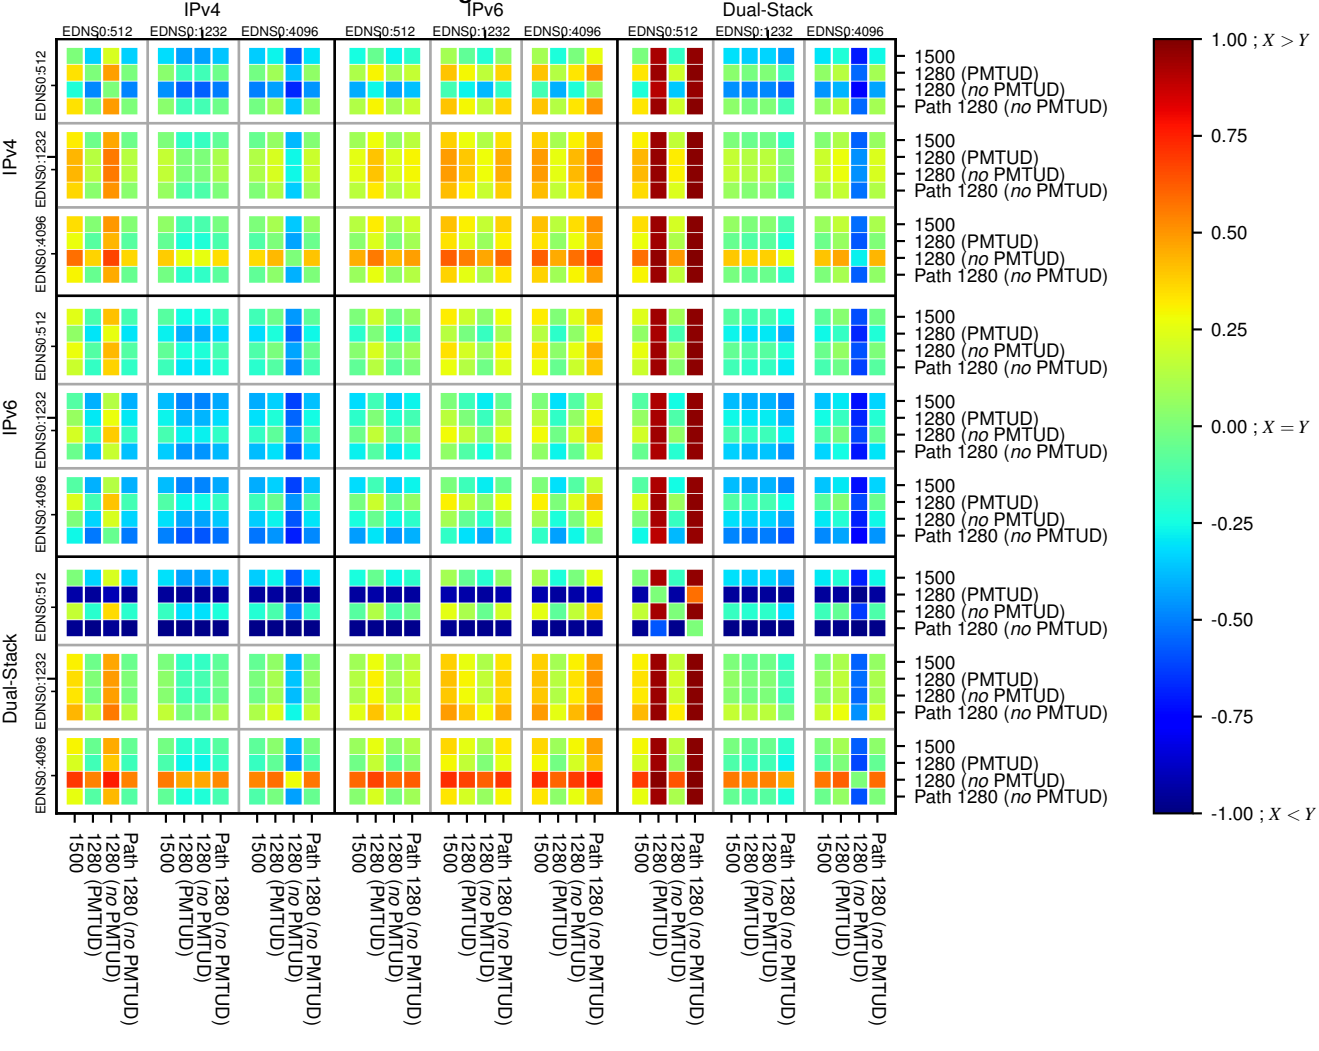

### All Zones without DNSSEC returning NOERROR for '.se'

### All Zones with DNSSEC returning NOERROR for '.se'