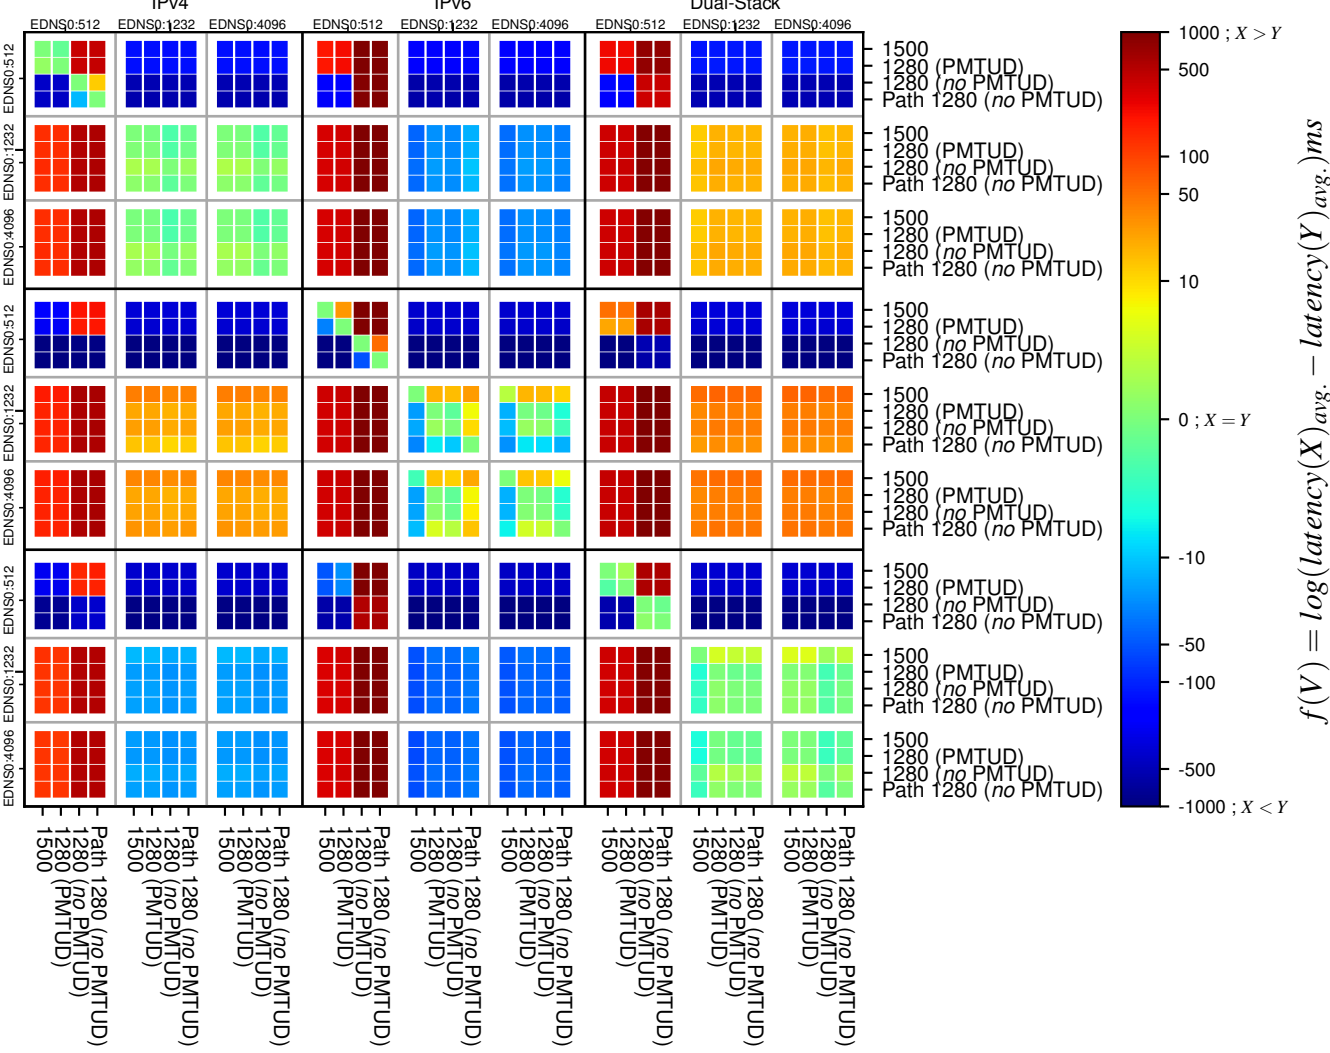

All Zones without DNSSEC returning NOERROR for '.com'

All Zones with DNSSEC returning NOERROR for '.com'

All Zones returning NOERROR for '.com'