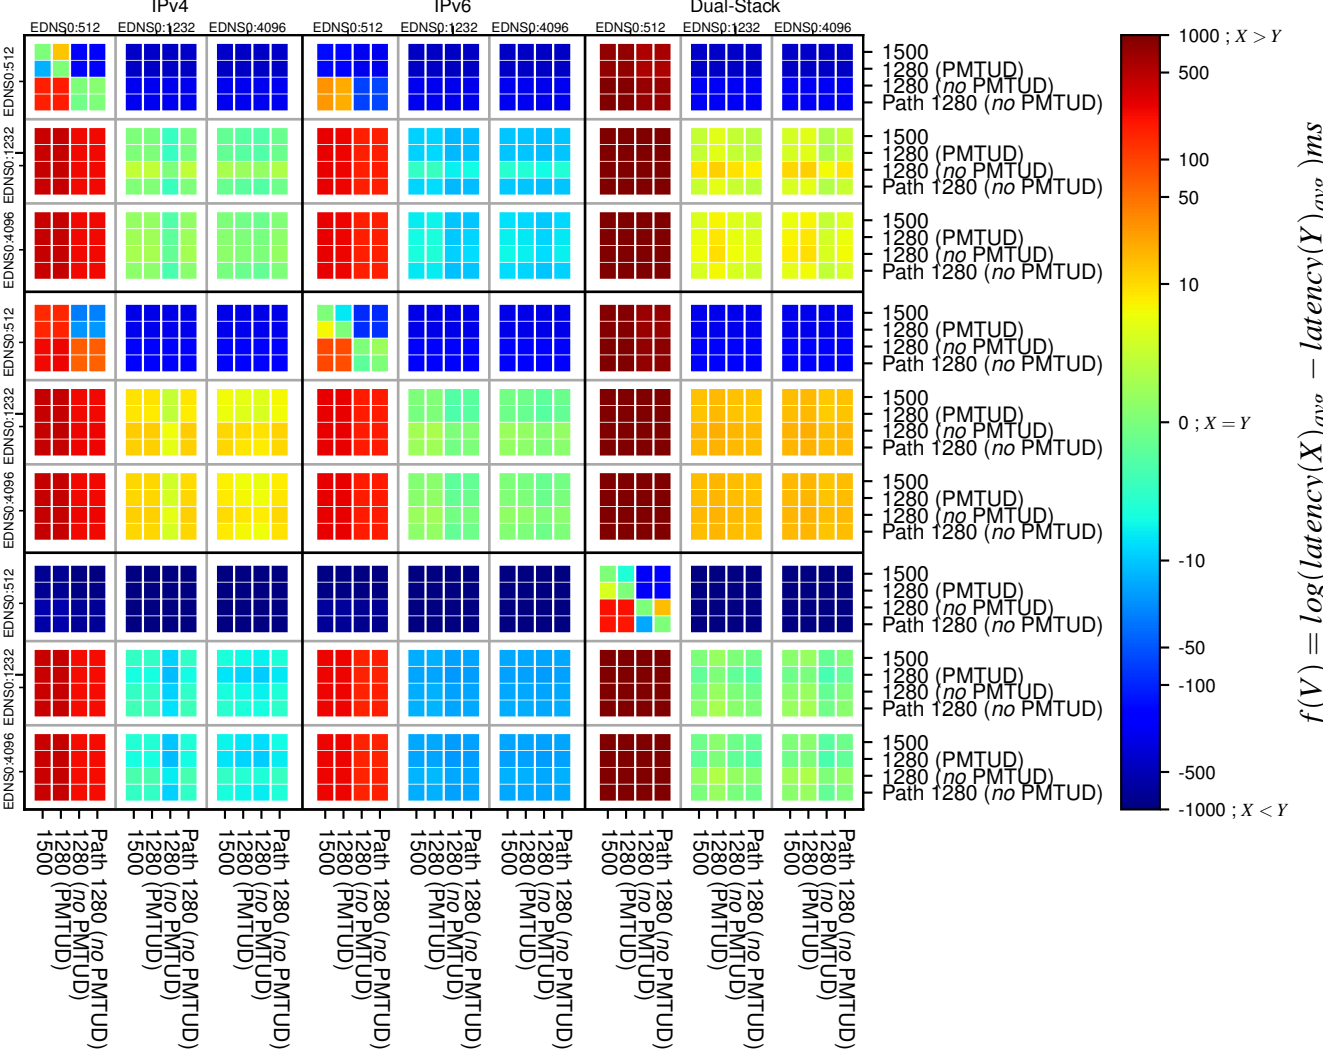

### All Zones without DNSSEC returning NOERROR for '.de'