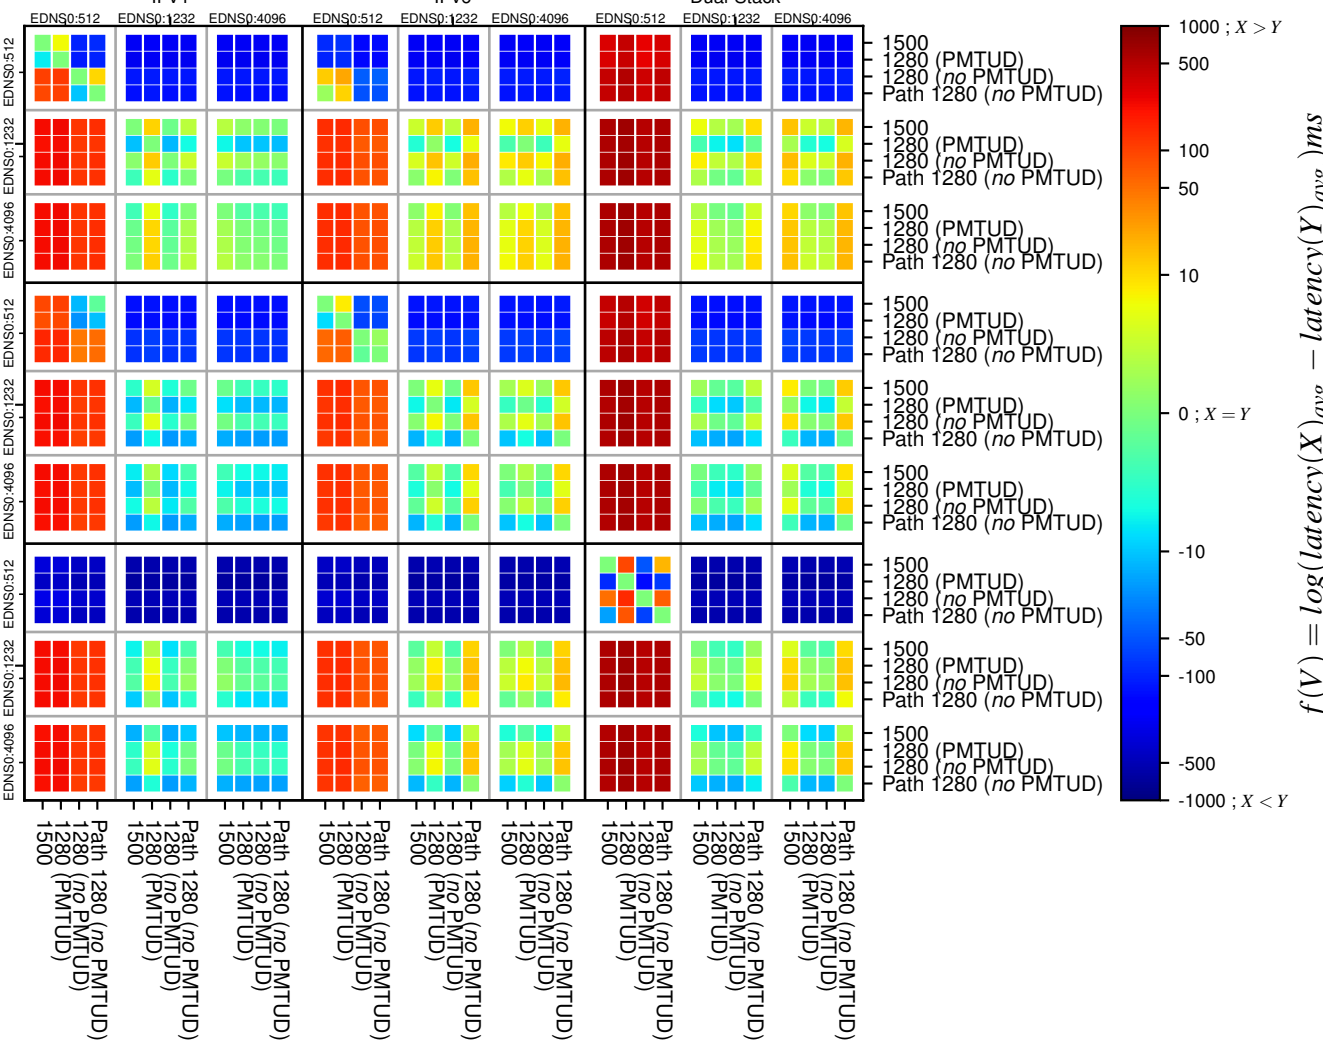

All Zones with DNSSEC returning NOERROR for '.de'