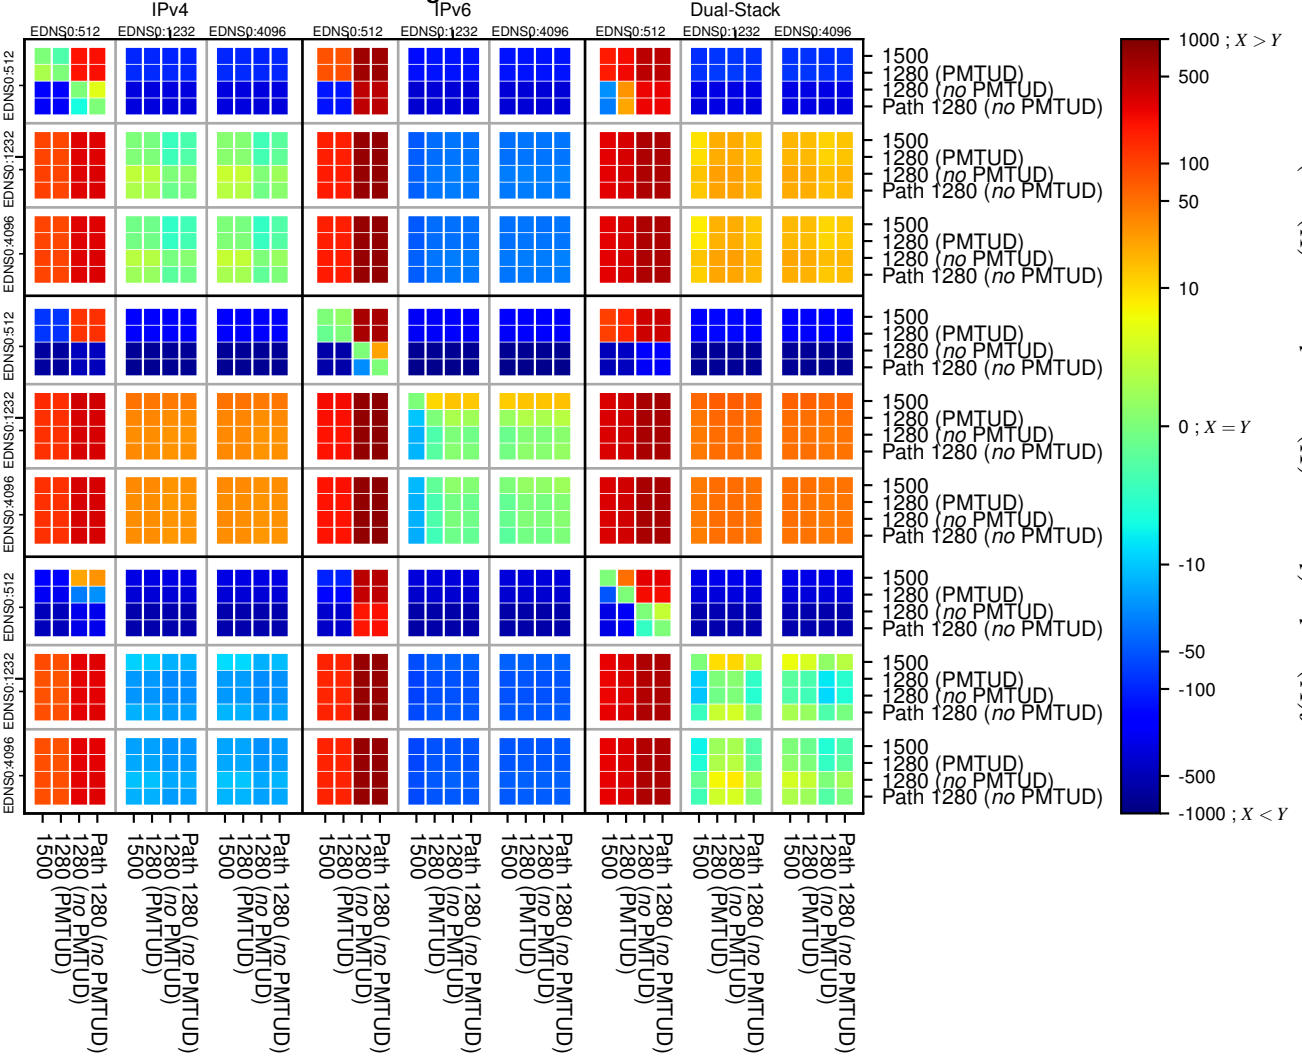

### All Zones without DNSSEC returning NOERROR for '.net'