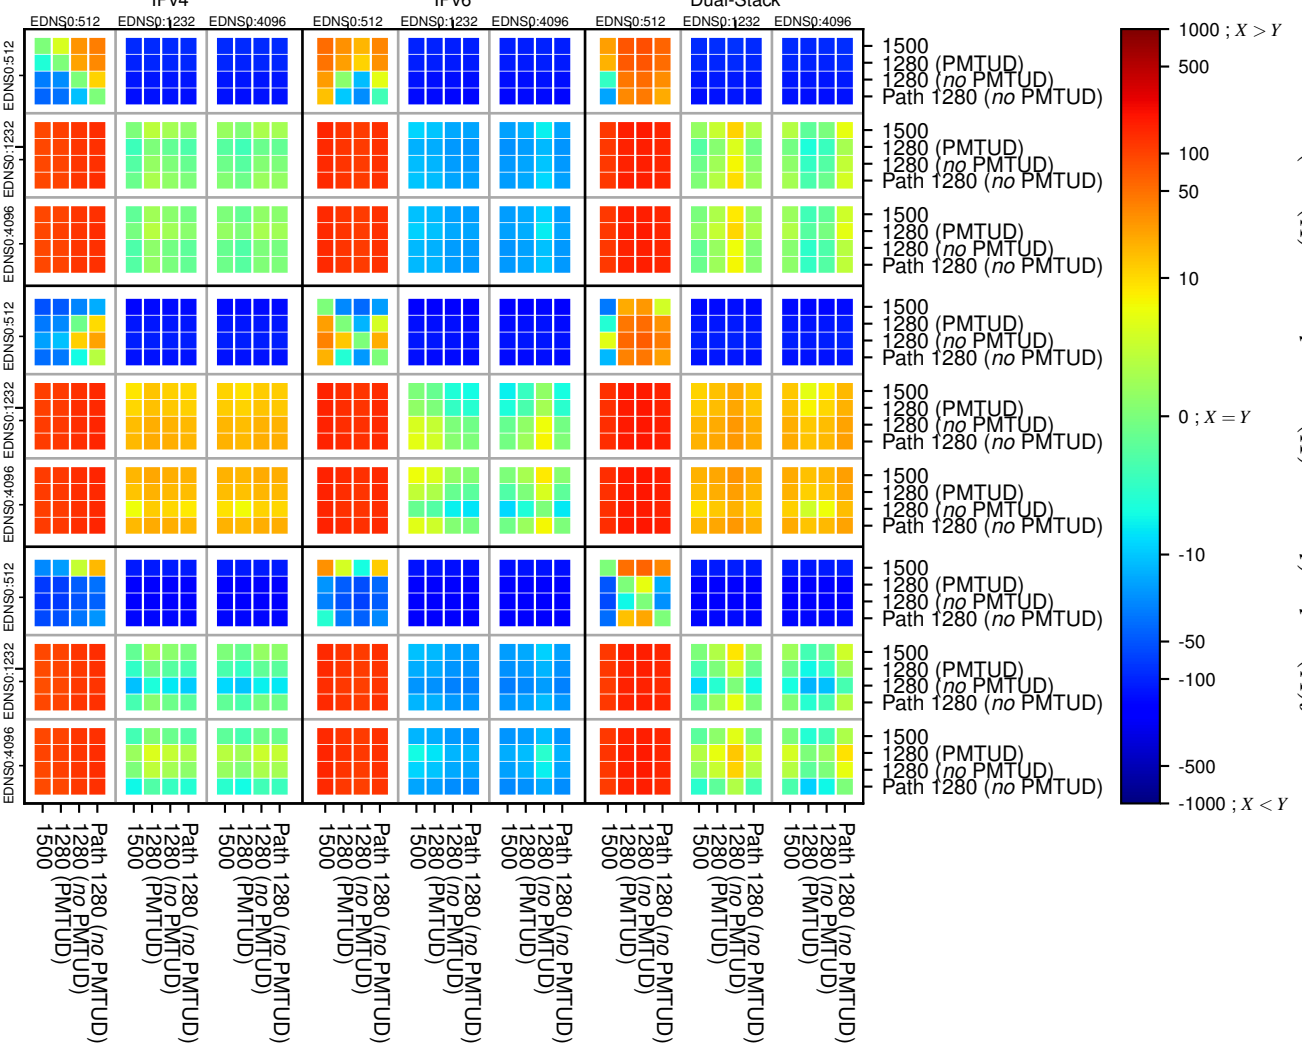

### All Zones without DNSSEC returning NOERROR for '.se'