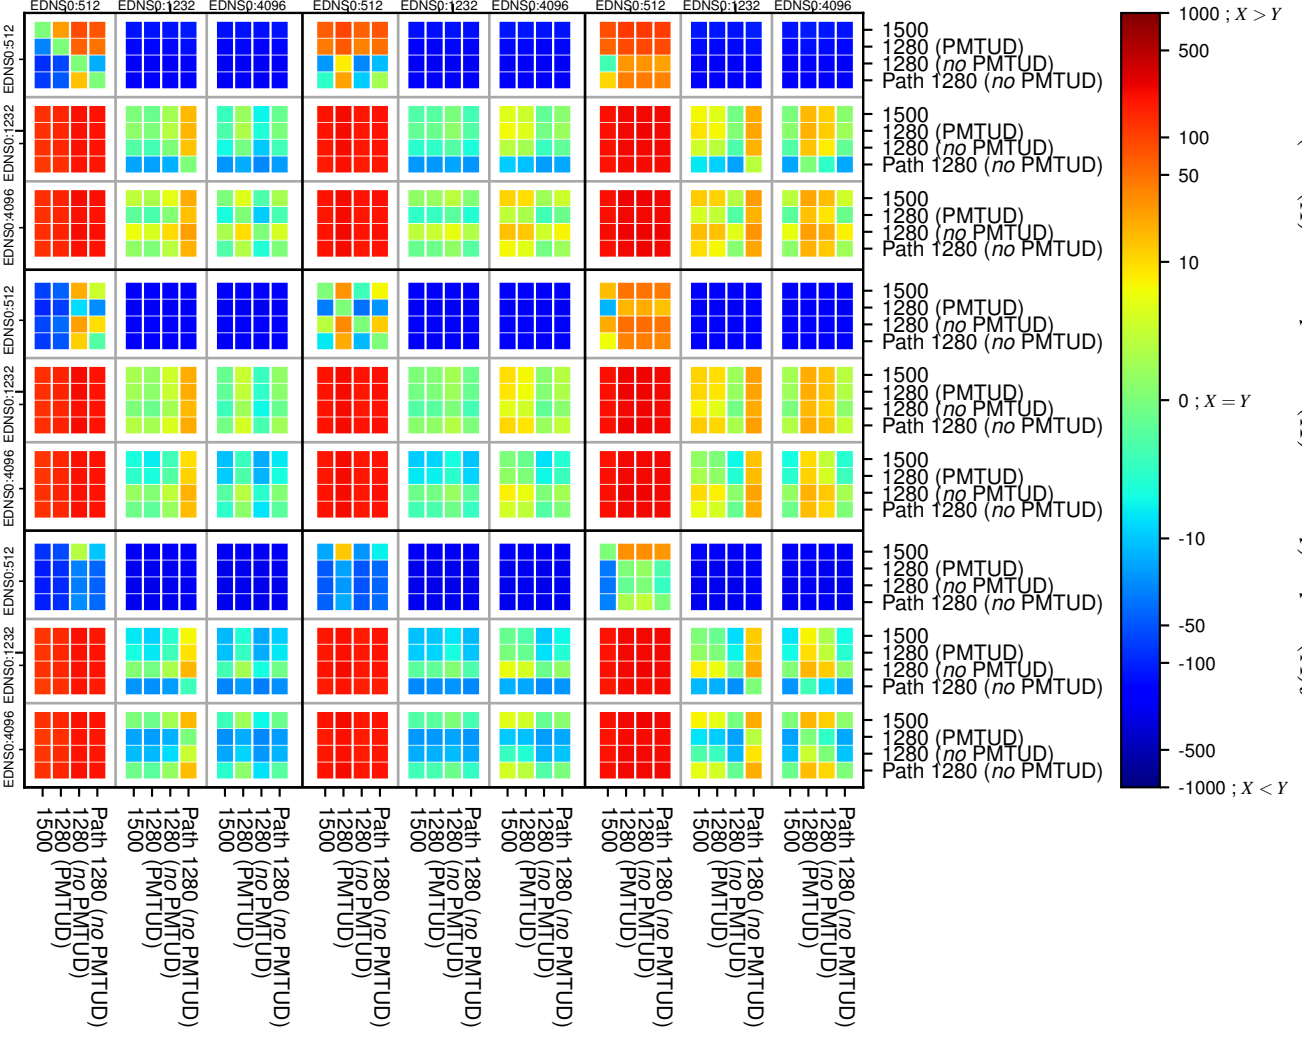

All Zones with DNSSEC returning NOERROR for '.se'