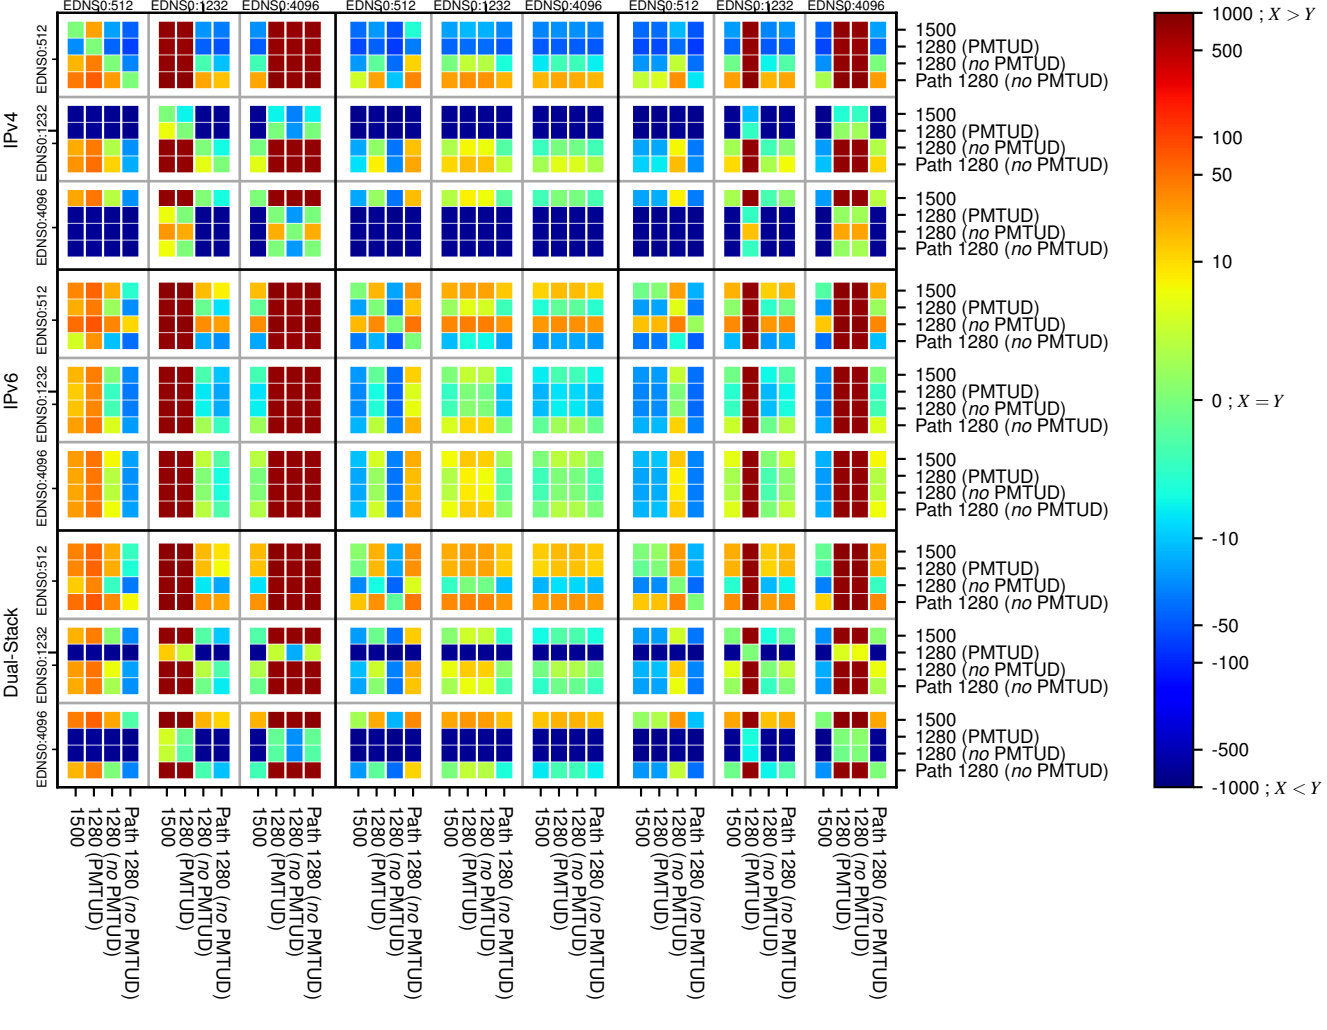

### All Zones without DNSSEC returning NOERROR for '.se'

### All Zones with DNSSEC returning NOERROR for '.se'