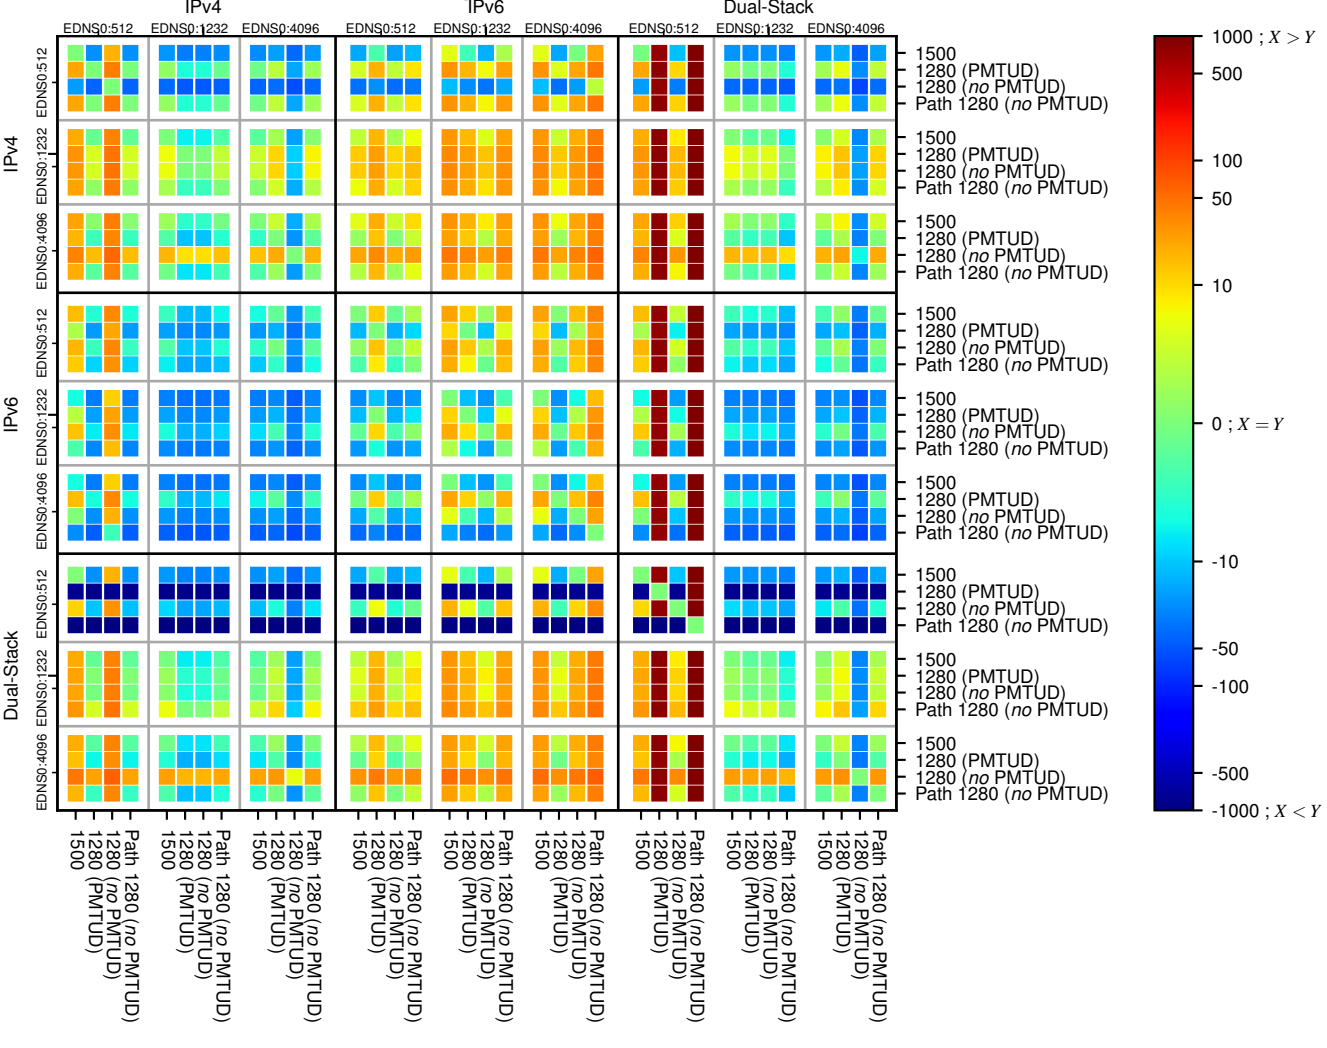

### All Zones without DNSSEC returning NOERROR for '.se'

### All Zones with DNSSEC returning NOERROR for '.se'