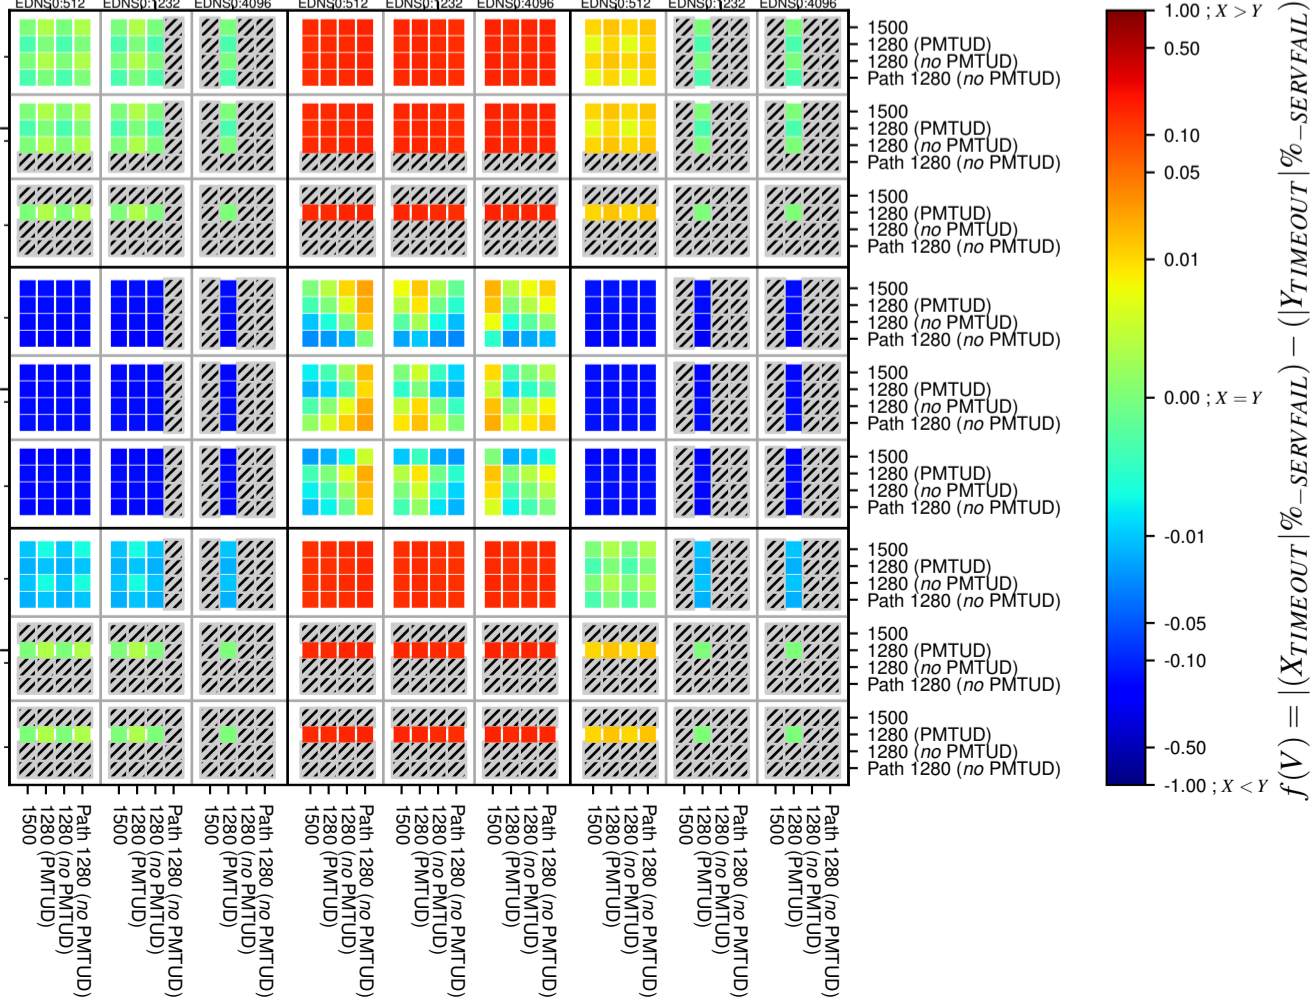

All Zones without DNSSEC for '.br'

All Zones with DNSSEC for '.br'

All Zones for '.br'

$$f(V) = |(X_{TIMEOUT} | \% - SERVFAIL) - (Y_{TIMEOUT} | \% - SERVFAIL)|$$

$$f(V) = |(X_{TIMEOUT} | \% - SERVFAIL) - (Y_{TIMEOUT} | \% - SERVFAIL)|$$

$$f(V) = |(X_{TIMEOUT} | \% - SERVFAIL) - (Y_{TIMEOUT} | \% - SERVFAIL)|$$