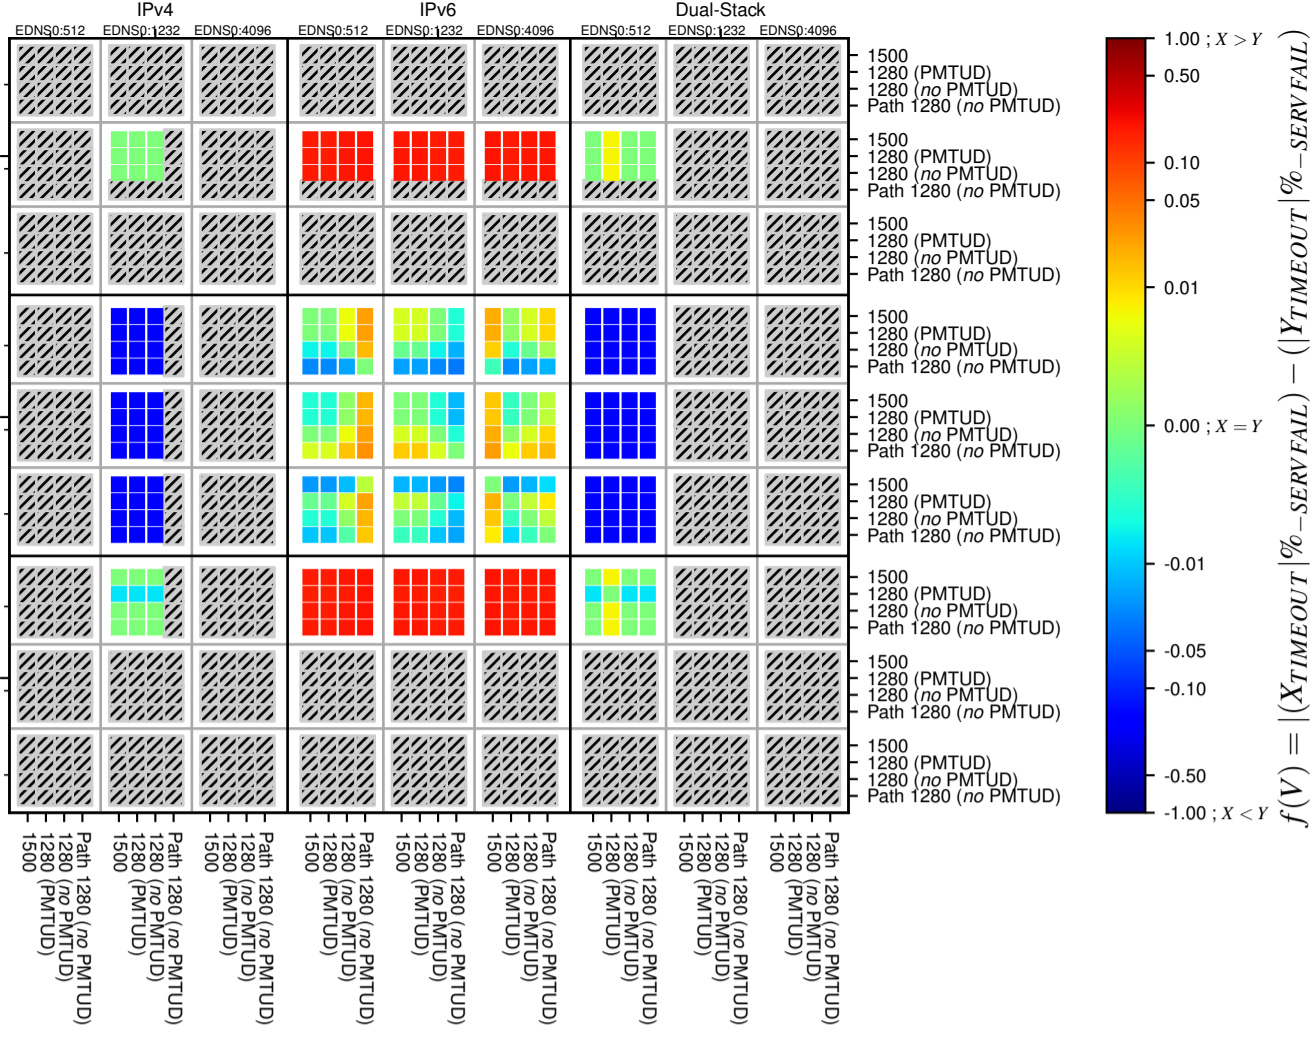

All Zones without DNSSEC for '.br'

All Zones with DNSSEC for '.br'

All Zones for '.br'

$$f(V) = |(X_{TIMEOUT} | \% - SERVFAIL) - (Y_{TIMEOUT} | \% - SERVFAIL)|$$

$$f(V) = |(X_{TIMEOUT} | \% - SERVFAIL) - (Y_{TIMEOUT} | \% - SERVFAIL)|$$

$$f(V) = |(X_{TIMEOUT} | \% - SERVFAIL) - (Y_{TIMEOUT} | \% - SERVFAIL)|$$