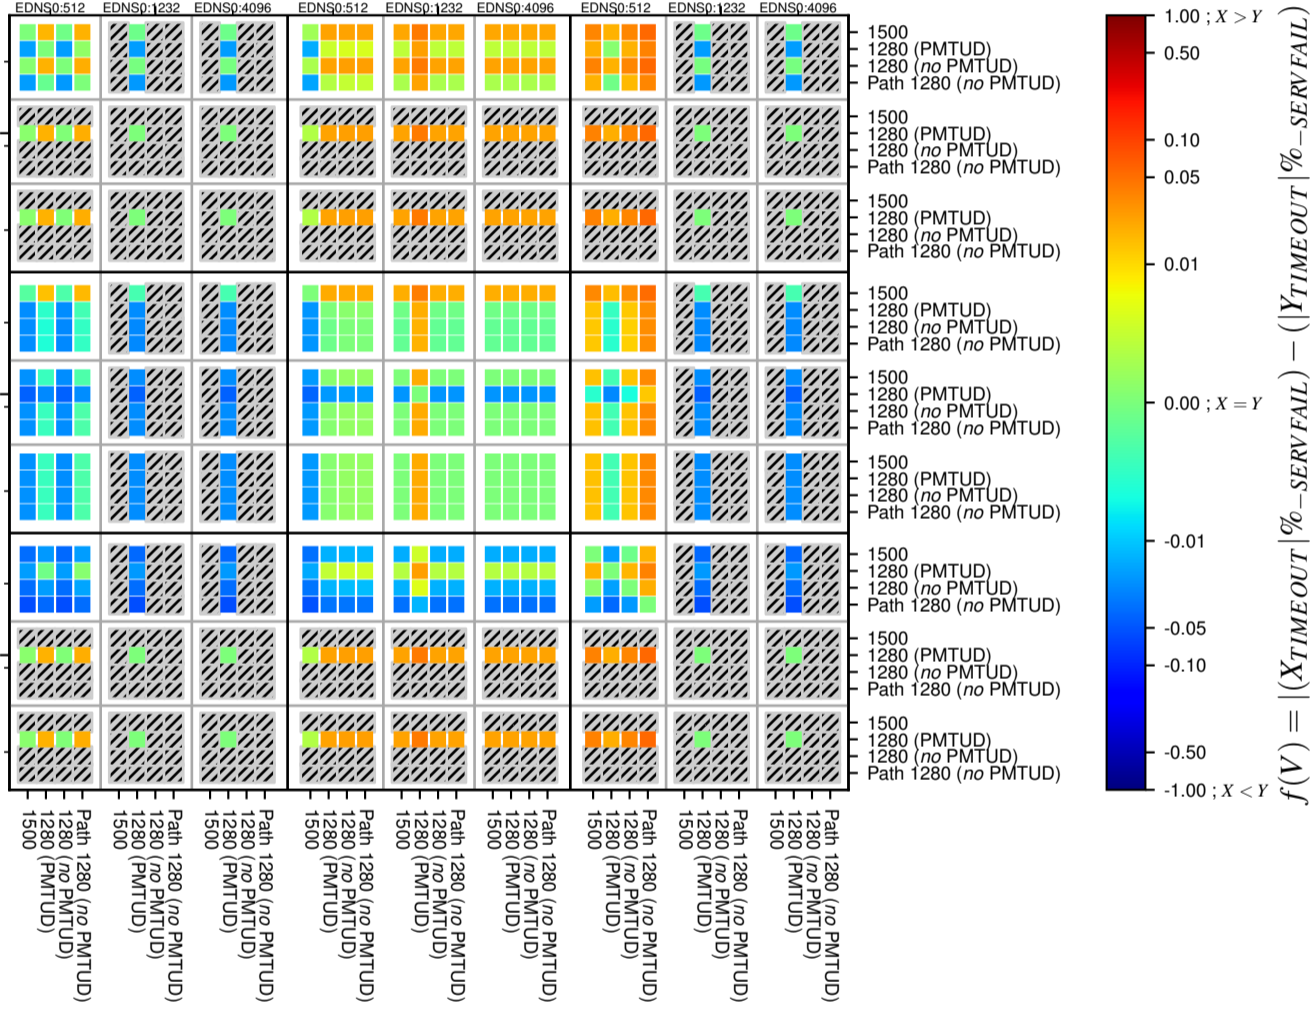

All Zones without DNSSEC for '.br'

All Zones with DNSSEC for '.br'

All Zones for '.br'

$$f(V) = |(X_{TIMEOUT} | \% - SERVFAIL) - (Y_{TIMEOUT} | \% - SERVFAIL)|$$

$$f(V) = |(X_{TIMEOUT} | \% - SERVFAIL) - (Y_{TIMEOUT} | \% - SERVFAIL)|$$

$$f(V) = |(X_{TIMEOUT} | \% - SERVFAIL) - (Y_{TIMEOUT} | \% - SERVFAIL)|$$