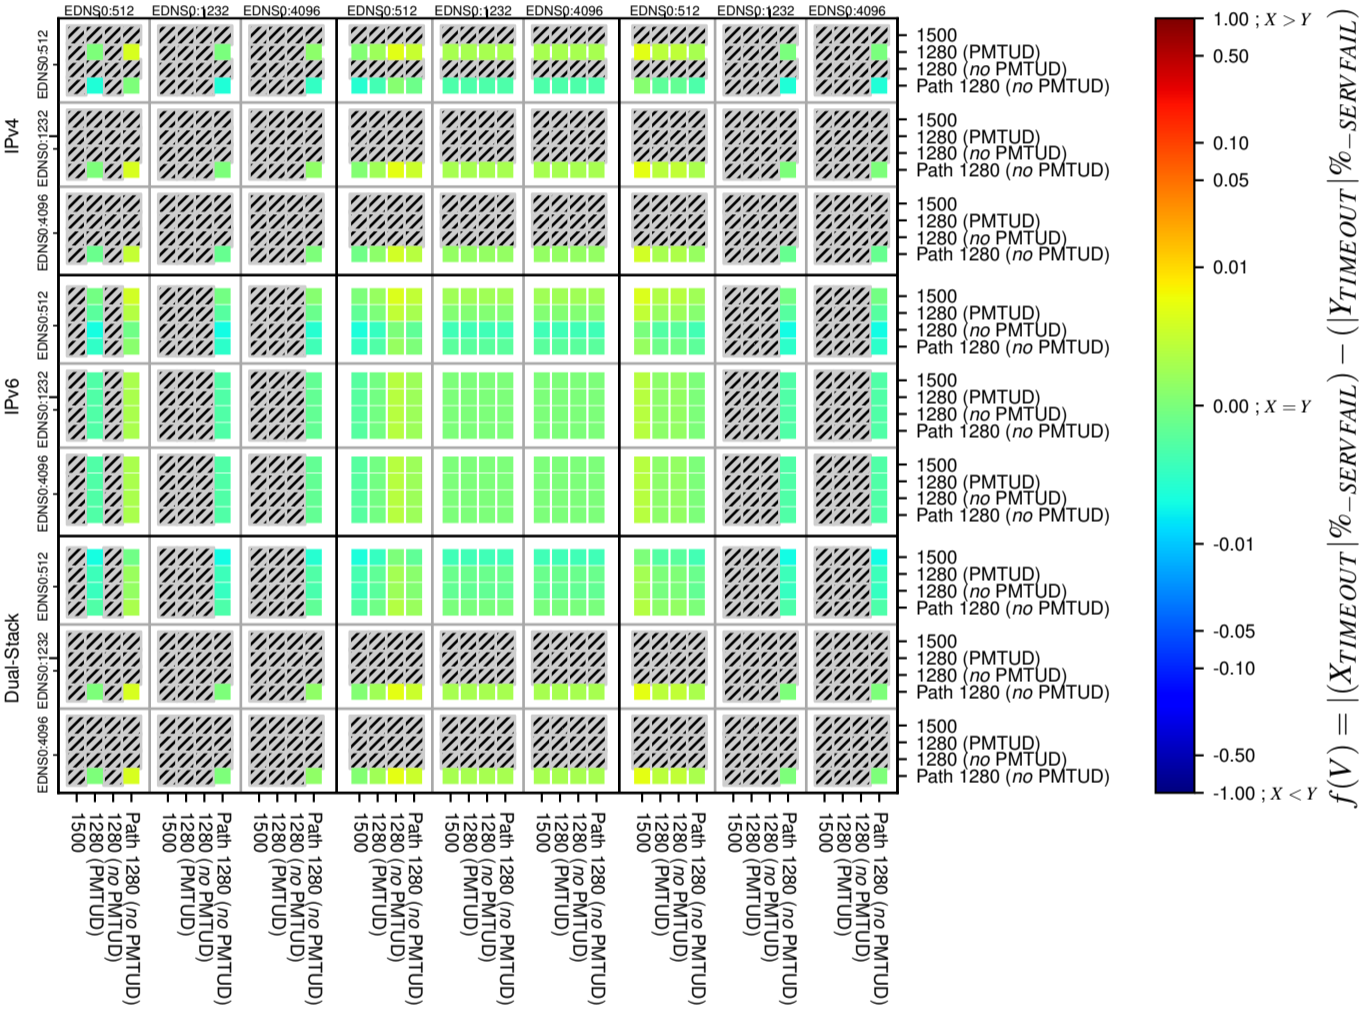

All Zones without DNSSEC for '.de'

All Zones with DNSSEC for '.de'

All Zones for '.de'