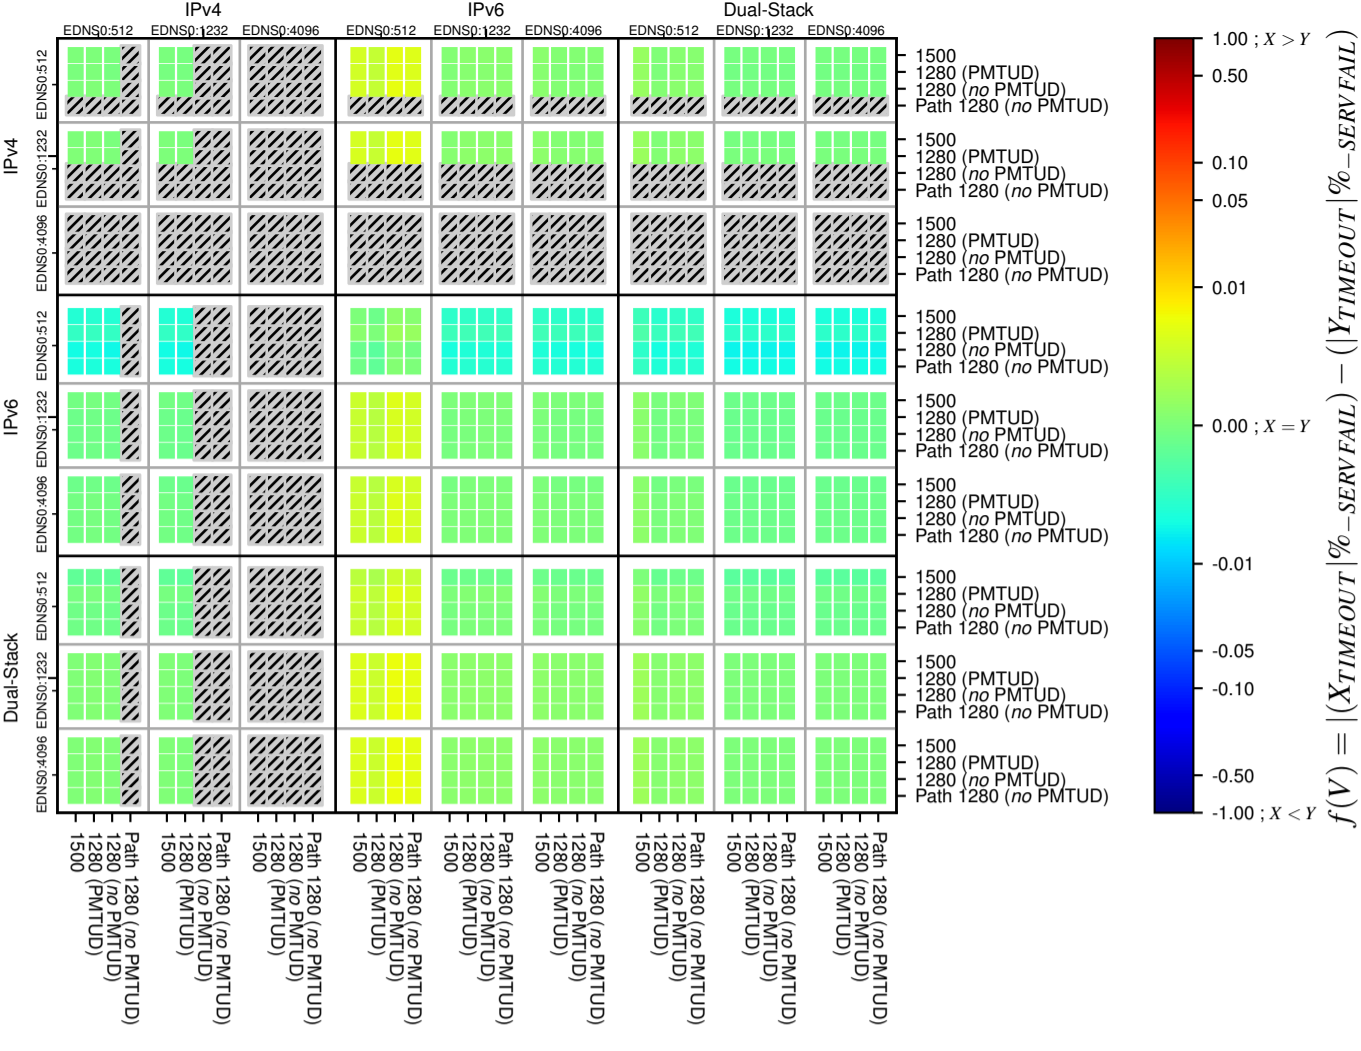

All Zones without DNSSEC for '.it'

All Zones with DNSSEC for '.it'

All Zones for '.it'

$$f(V) = |(X_{TIMEOUT} \% - SERVFAIL) - (Y_{TIMEOUT} \% - SERVFAIL)|$$

$$f(V) = |(X_{TIMEOUT} \% - SERVFAIL) - (Y_{TIMEOUT} \% - SERVFAIL)|$$

$$f(V) = |(X_{TIMEOUT} \% - SERVFAIL) - (Y_{TIMEOUT} \% - SERVFAIL)|$$