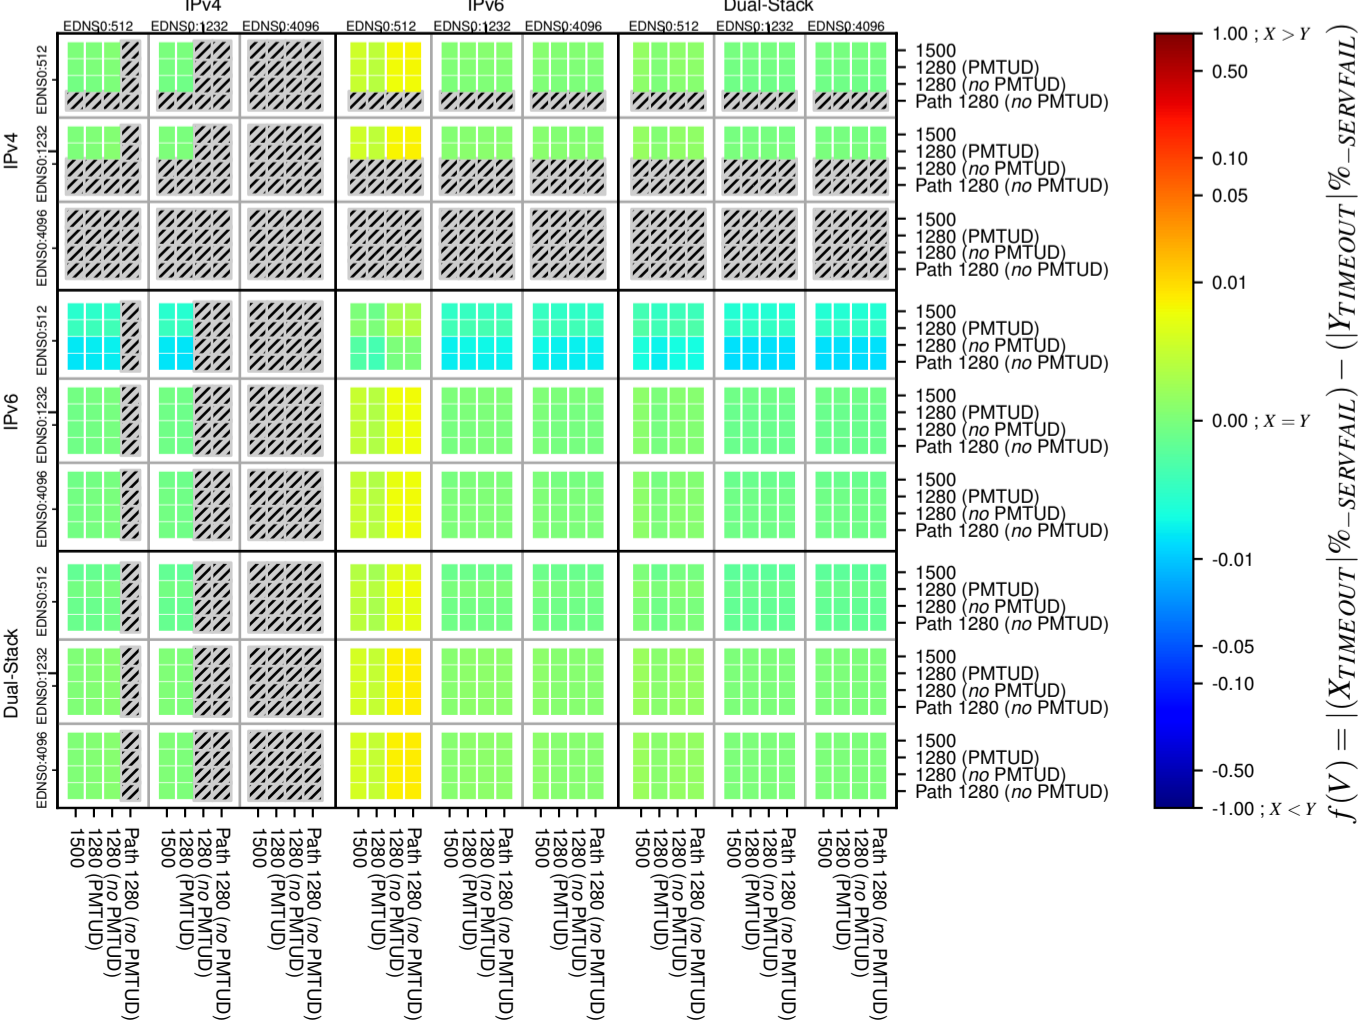

All Zones without DNSSEC for '.it'

All Zones with DNSSEC for '.it'

All Zones for '.it'

$$f(V) = |(X_{TIMEOUT} \% - SERVFAIL) - (Y_{TIMEOUT} \% - SERVFAIL)|$$

$$f(V) = |(X_{TIMEOUT} \% - SERVFAIL) - (Y_{TIMEOUT} \% - SERVFAIL)|$$

$$f(V) = |(X_{TIMEOUT} \% - SERVFAIL) - (Y_{TIMEOUT} \% - SERVFAIL)|$$