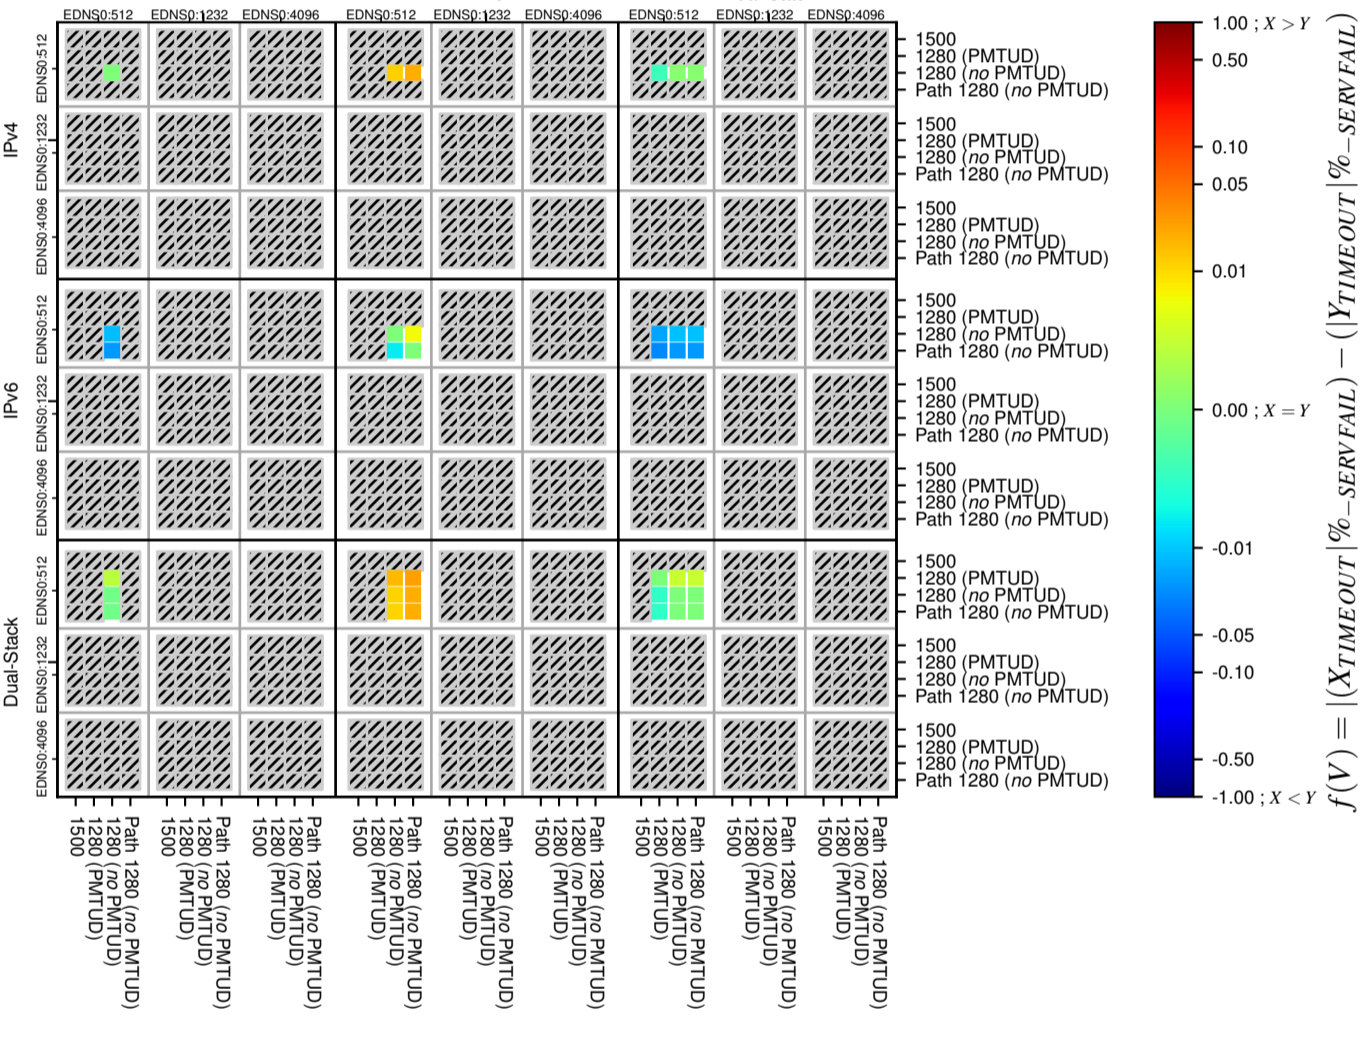

All Zones without DNSSEC for '.it'

All Zones with DNSSEC for '.it'

All Zones for '.it'

$$f(V) = |(X_{TIMEOUT} \% - SERVFAIL) - (Y_{TIMEOUT} \% - SERVFAIL)|$$

$$f(V) = |(X_{TIMEOUT} \% - SERVFAIL) - (Y_{TIMEOUT} \% - SERVFAIL)|$$

$$f(V) = |(X_{TIMEOUT} \% - SERVFAIL) - (Y_{TIMEOUT} \% - SERVFAIL)|$$