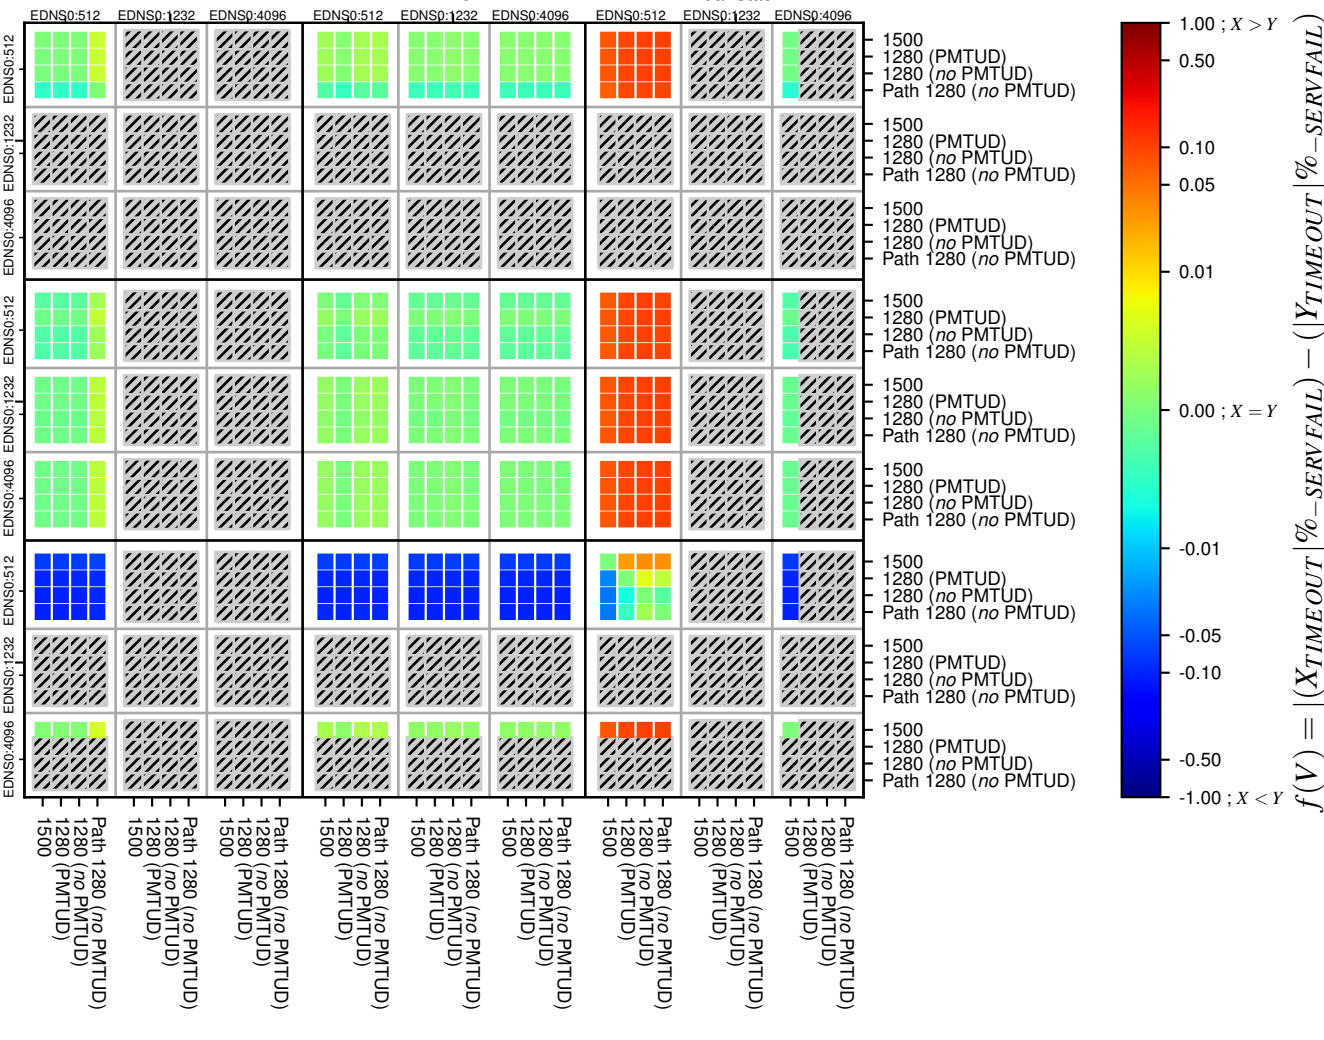

### All Zones for '.org'

$$f(V) = |(X_{TIMEOUT} | \% - SERVFAIL) - (Y_{TIMEOUT} | \% - SERVFAIL)|$$

$$f(V) = |(X_{TIMEOUT} | \% - SERVFAIL) - (Y_{TIMEOUT} | \% - SERVFAIL)|$$

$$f(V) = |(X_{TIMEOUT} | \% - SERVFAIL) - (Y_{TIMEOUT} | \% - SERVFAIL)|$$