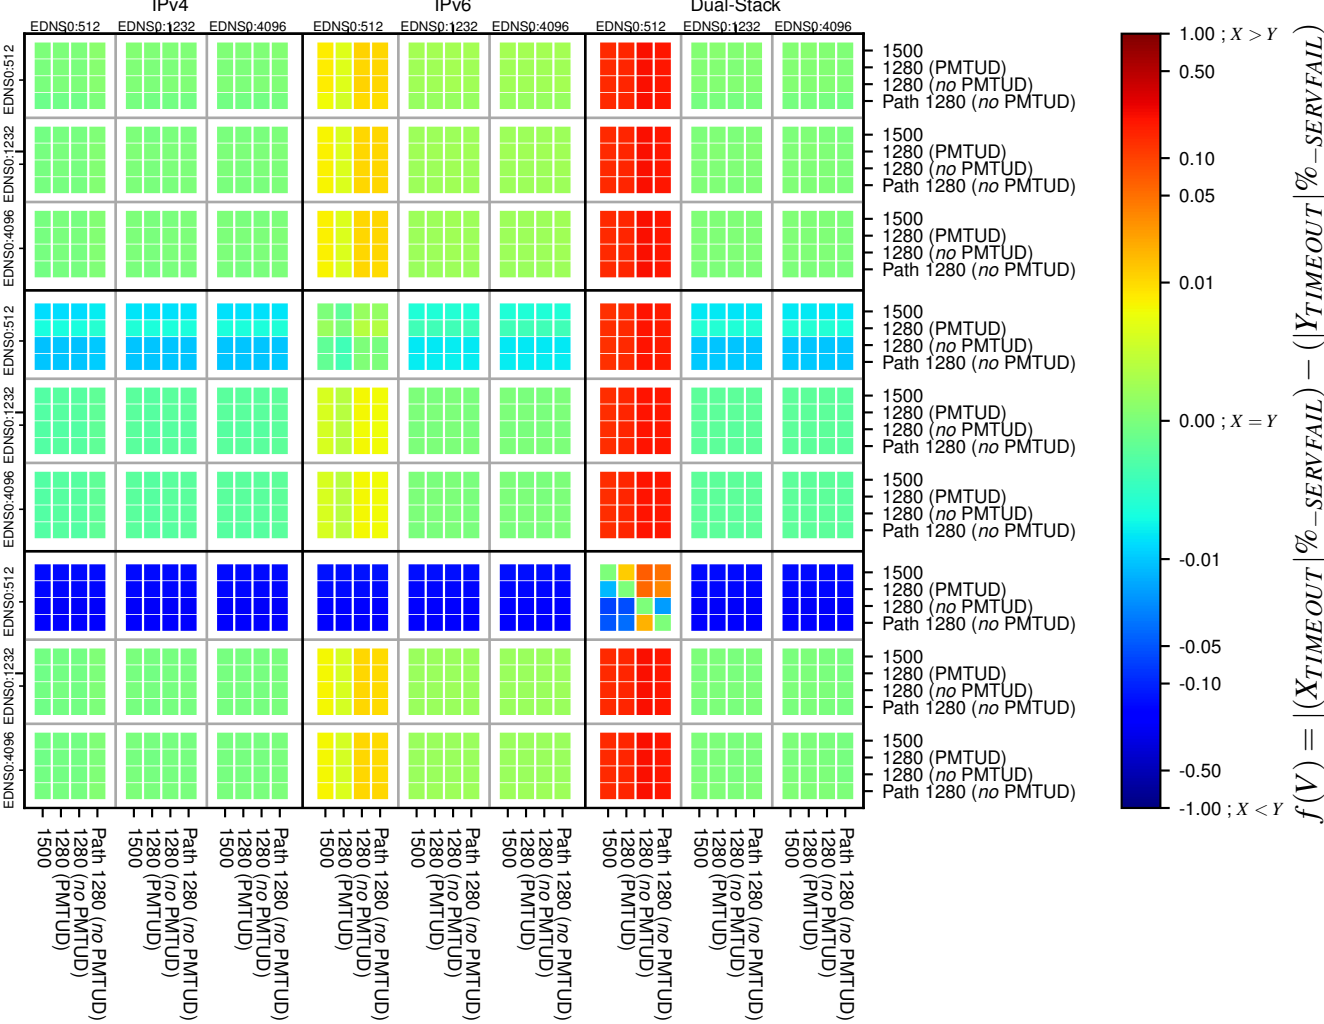

### All Zones without DNSSEC for '.org'

### All Zones for '.org'

$$f(V) = |(X_{TIMEOUT} | \% - SERVFAIL) - (Y_{TIMEOUT} | \% - SERVFAIL)|$$

$$f(V) = |(X_{TIMEOUT} | \% - SERVFAIL) - (Y_{TIMEOUT} | \% - SERVFAIL)|$$

$$f(V) = |(X_{TIMEOUT} | \% - SERVFAIL) - (Y_{TIMEOUT} | \% - SERVFAIL)|$$