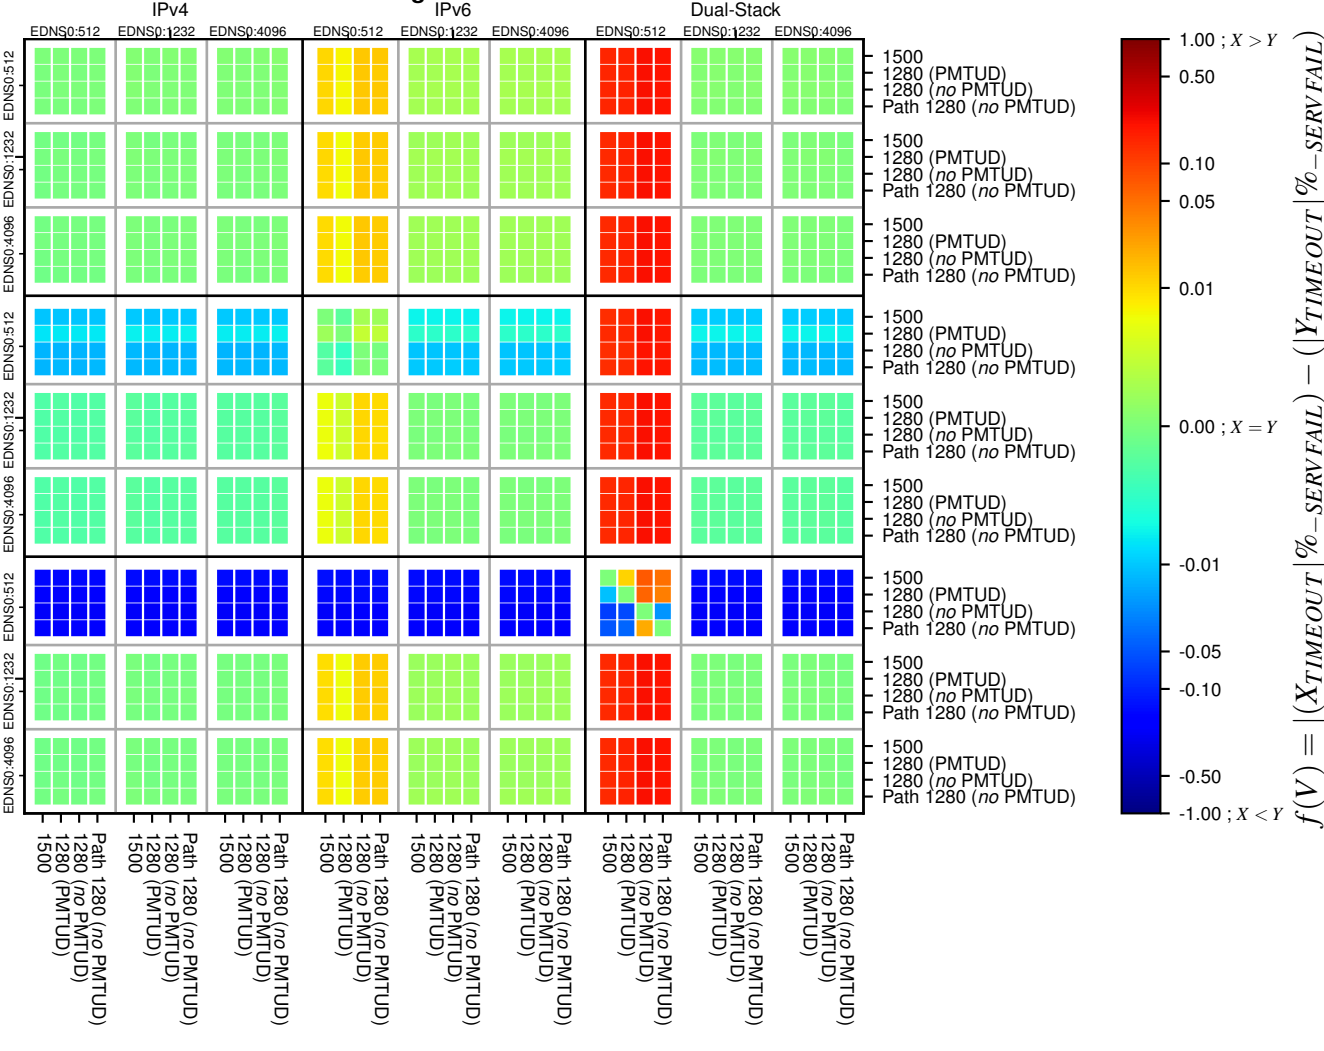

### All Zones without DNSSEC for '.org'

### All Zones for '.org'

$$f(V) = |(X_{TIMEOUT} | \% - SERVFAIL) - (Y_{TIMEOUT} | \% - SERVFAIL)|$$

$$f(V) = |(X_{TIMEOUT} | \% - SERVFAIL) - (Y_{TIMEOUT} | \% - SERVFAIL)|$$

$$f(V) = |(X_{TIMEOUT} | \% - SERVFAIL) - (Y_{TIMEOUT} | \% - SERVFAIL)|$$