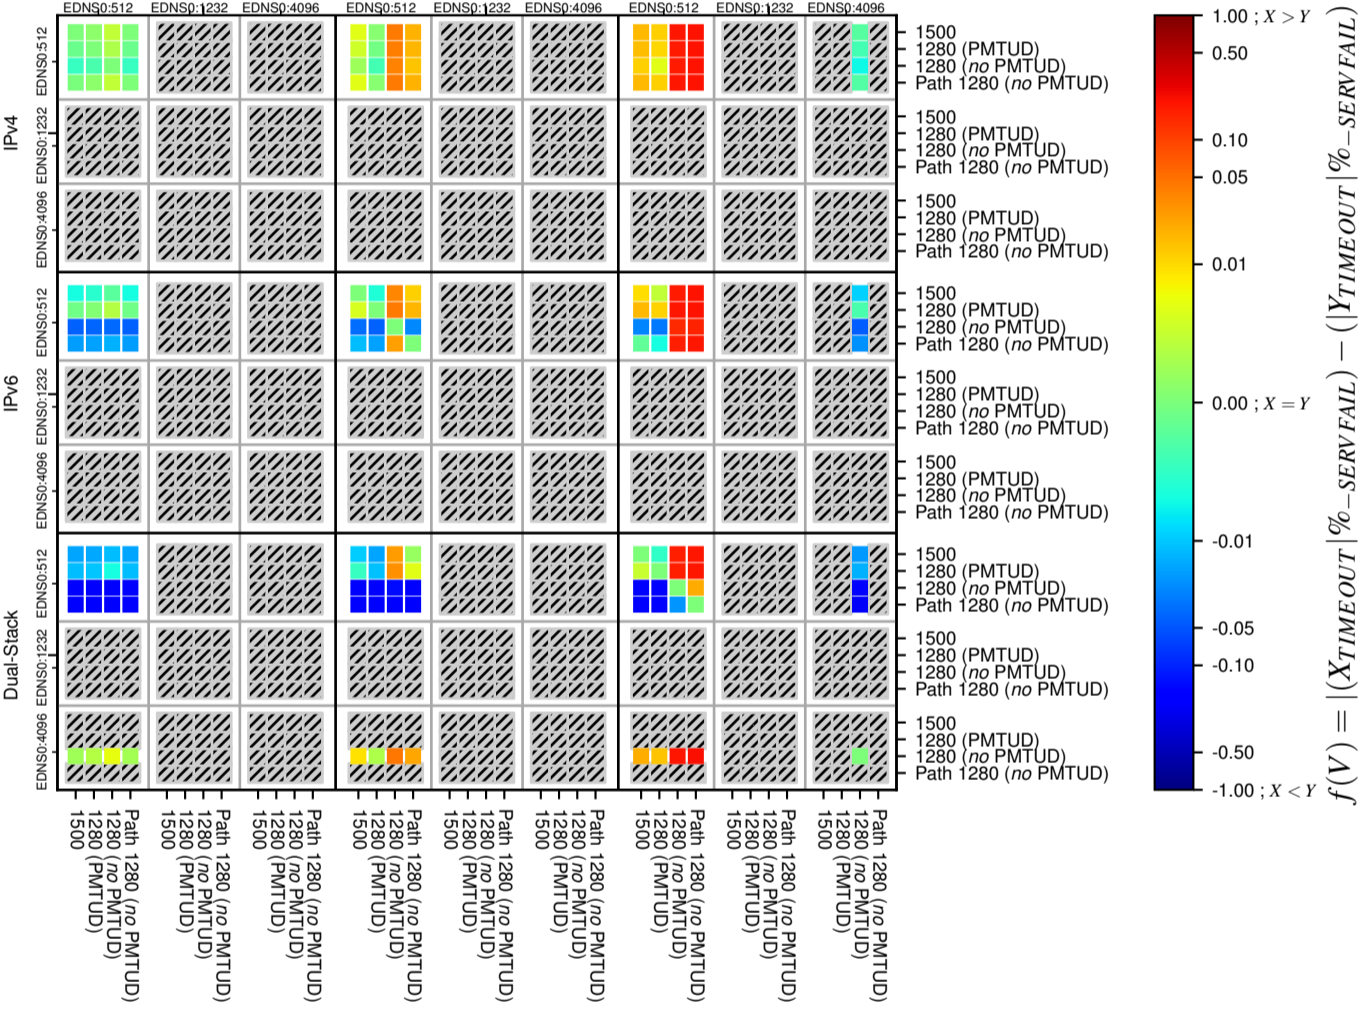

### All Zones without DNSSEC for '.ru'

### All Zones with DNSSEC for '.ru'

### All Zones for '.ru'

$$f(V) = |X_{TIMEOUT} \% - SERVFAIL} - (Y_{TIMEOUT} \% - SERVFAIL)|$$

$$f(V) = |X_{TIMEOUT} \% - SERVFAIL} - (Y_{TIMEOUT} \% - SERVFAIL)|$$

$$f(V) = |X_{TIMEOUT} \% - SERVFAIL} - (Y_{TIMEOUT} \% - SERVFAIL)|$$