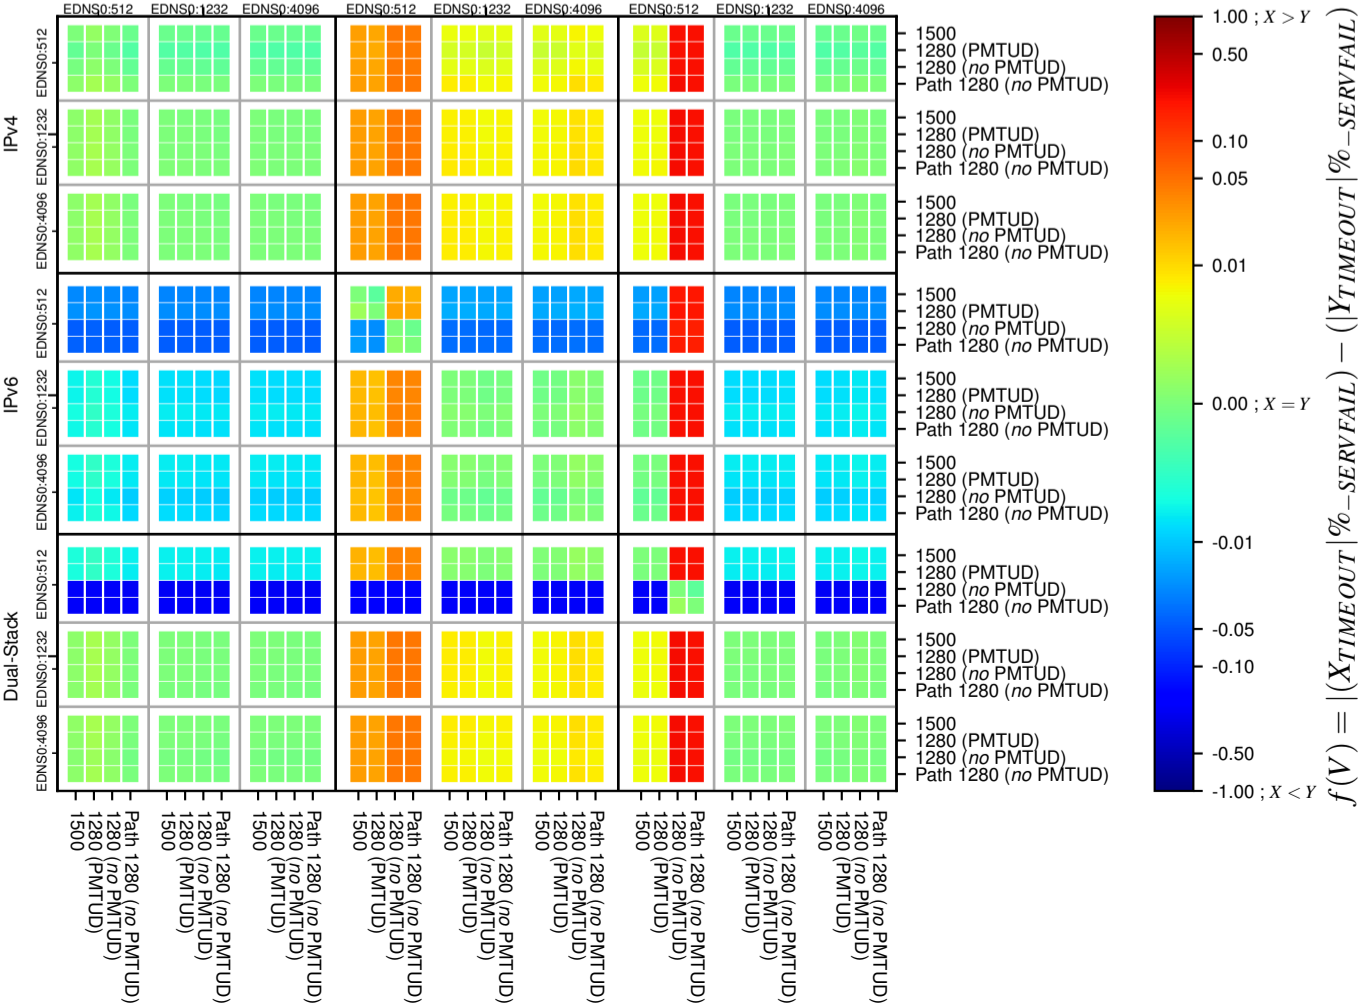

### All Zones without DNSSEC for '.ru'

### All Zones with DNSSEC for '.ru'

### All Zones for '.ru'

$$f(V) = |X_{TIMEOUT} \% - SERVFAIL} - (Y_{TIMEOUT} \% - SERVFAIL)|$$

$$f(V) = |X_{TIMEOUT} \% - SERVFAIL} - (Y_{TIMEOUT} \% - SERVFAIL)|$$

$$f(V) = |X_{TIMEOUT} \% - SERVFAIL} - (Y_{TIMEOUT} \% - SERVFAIL)|$$