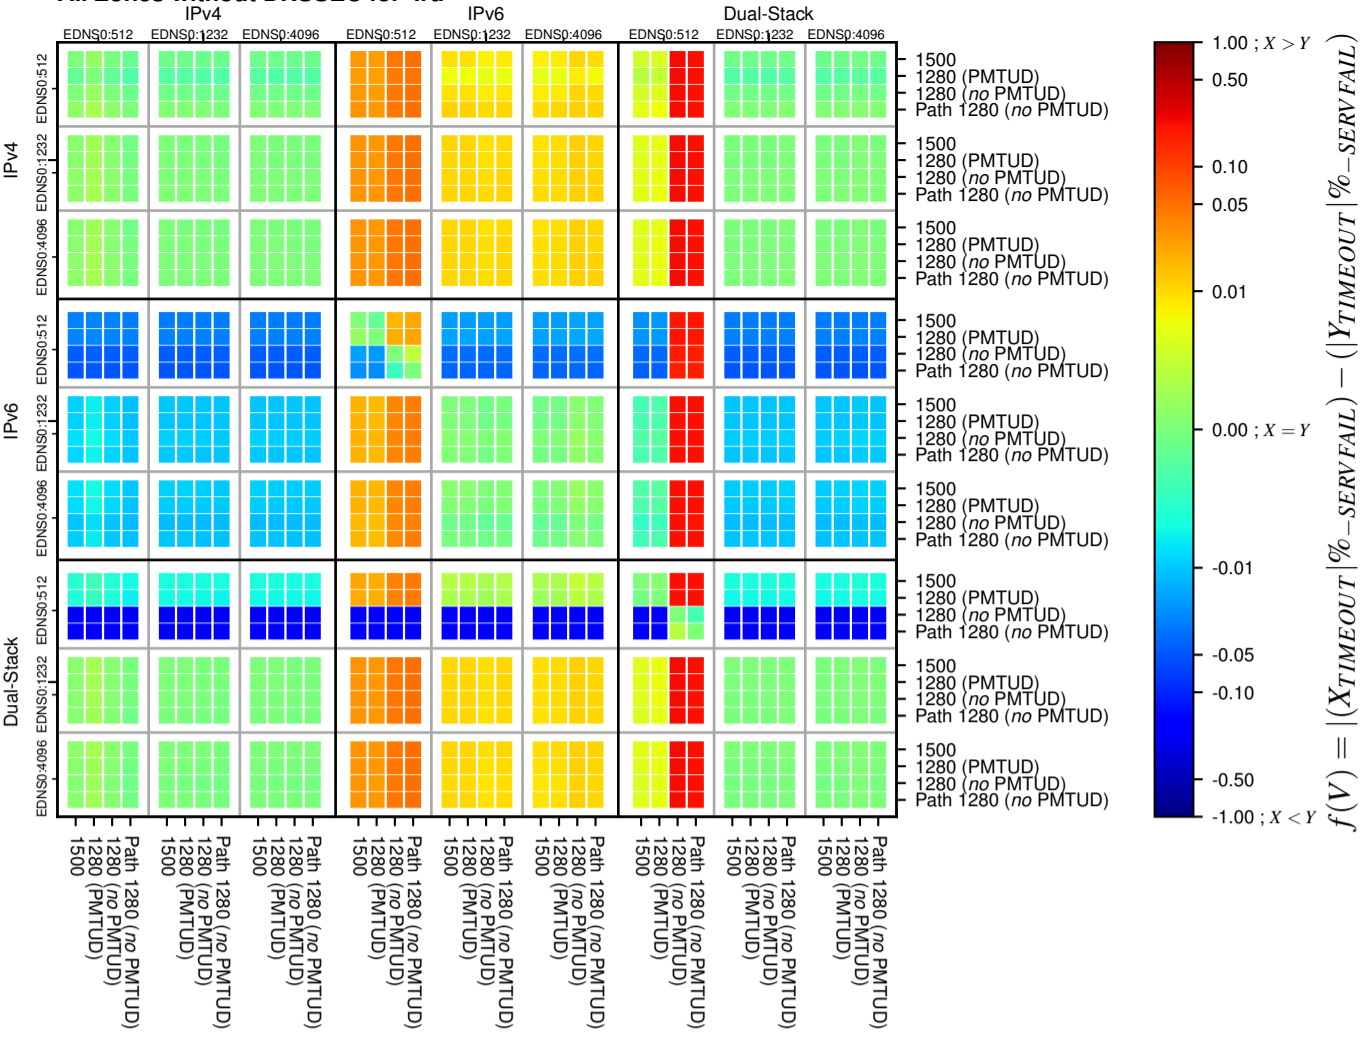

### All Zones without DNSSEC for '.ru'

### All Zones with DNSSEC for '.ru'

### All Zones for '.ru'

$$f(V) = |X_{TIMEOUT} \% - SERVFAIL} - (Y_{TIMEOUT} \% - SERVFAIL)|$$

$$f(V) = |X_{TIMEOUT} \% - SERVFAIL} - (Y_{TIMEOUT} \% - SERVFAIL)|$$

$$f(V) = |X_{TIMEOUT} \% - SERVFAIL} - (Y_{TIMEOUT} \% - SERVFAIL)|$$