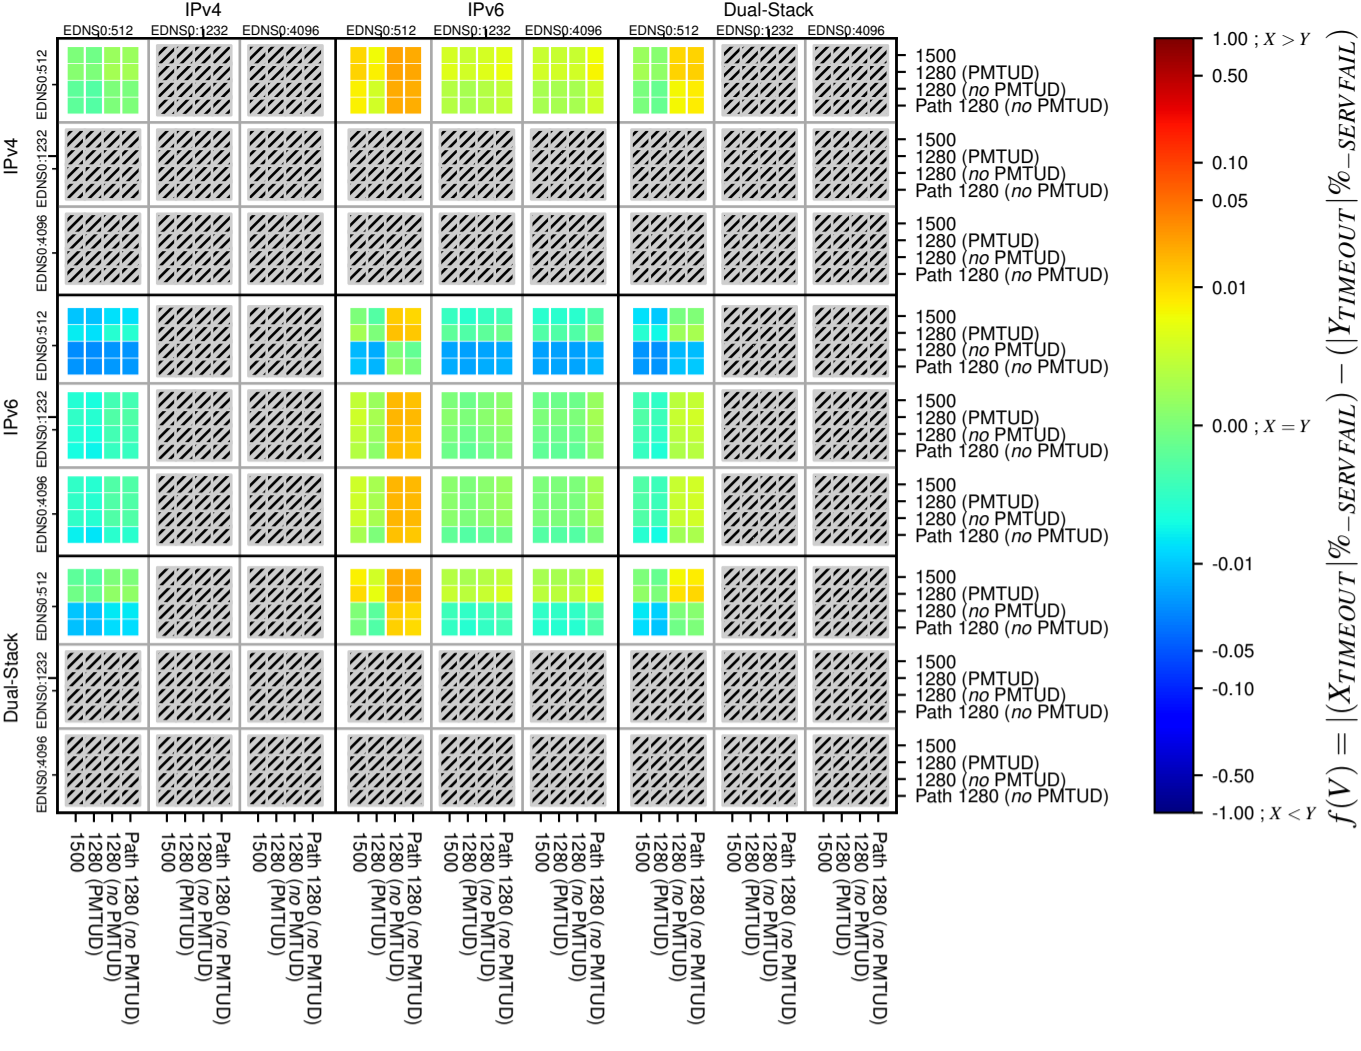

### All Zones without DNSSEC for '.se'