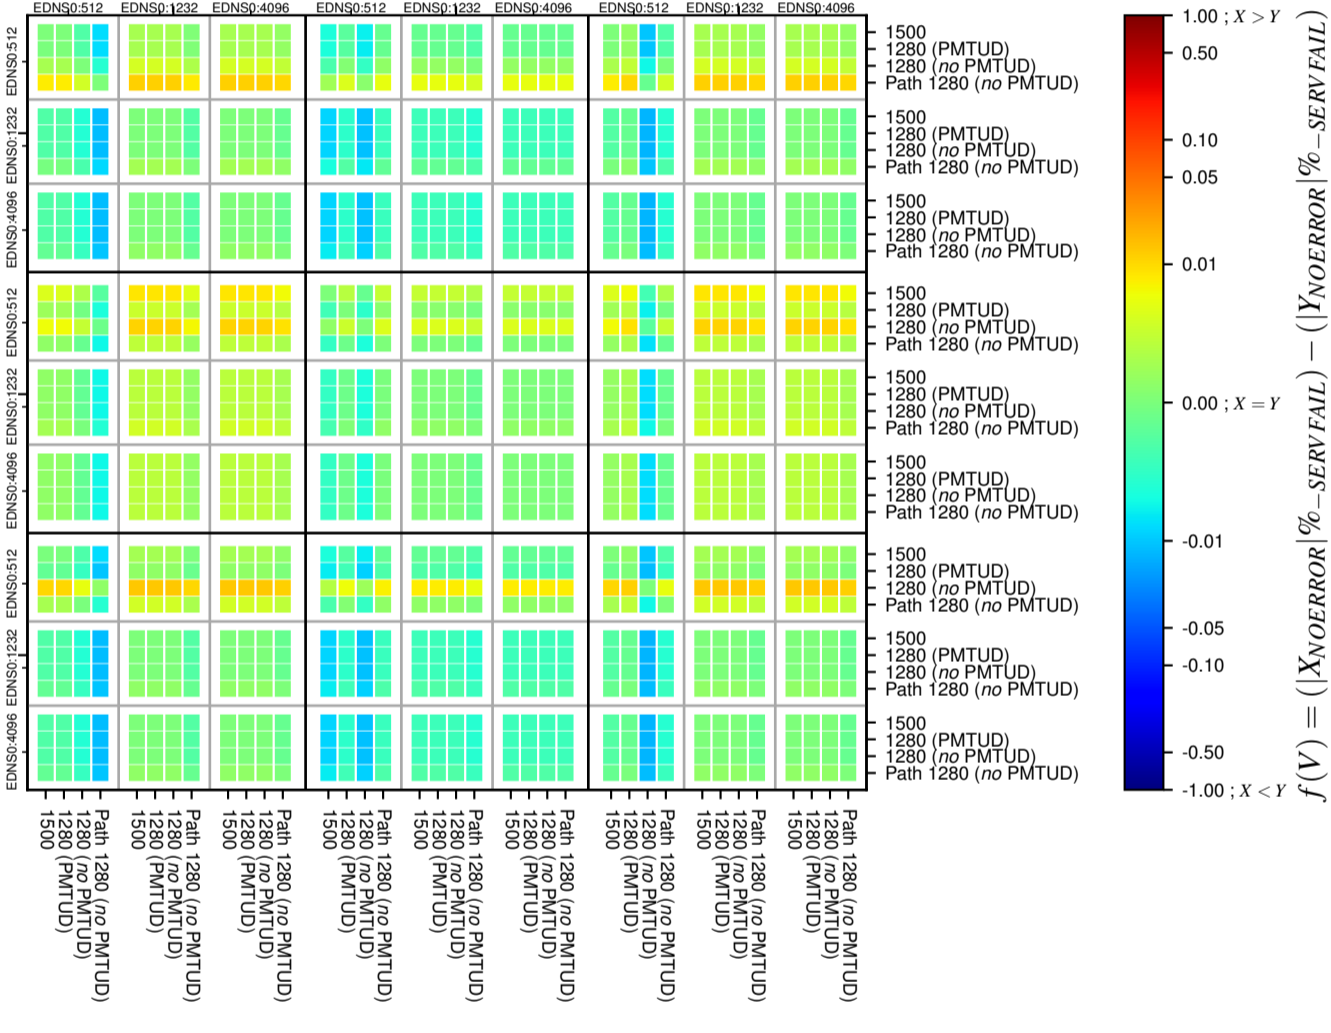

All Zones with DNSSEC for '.de'