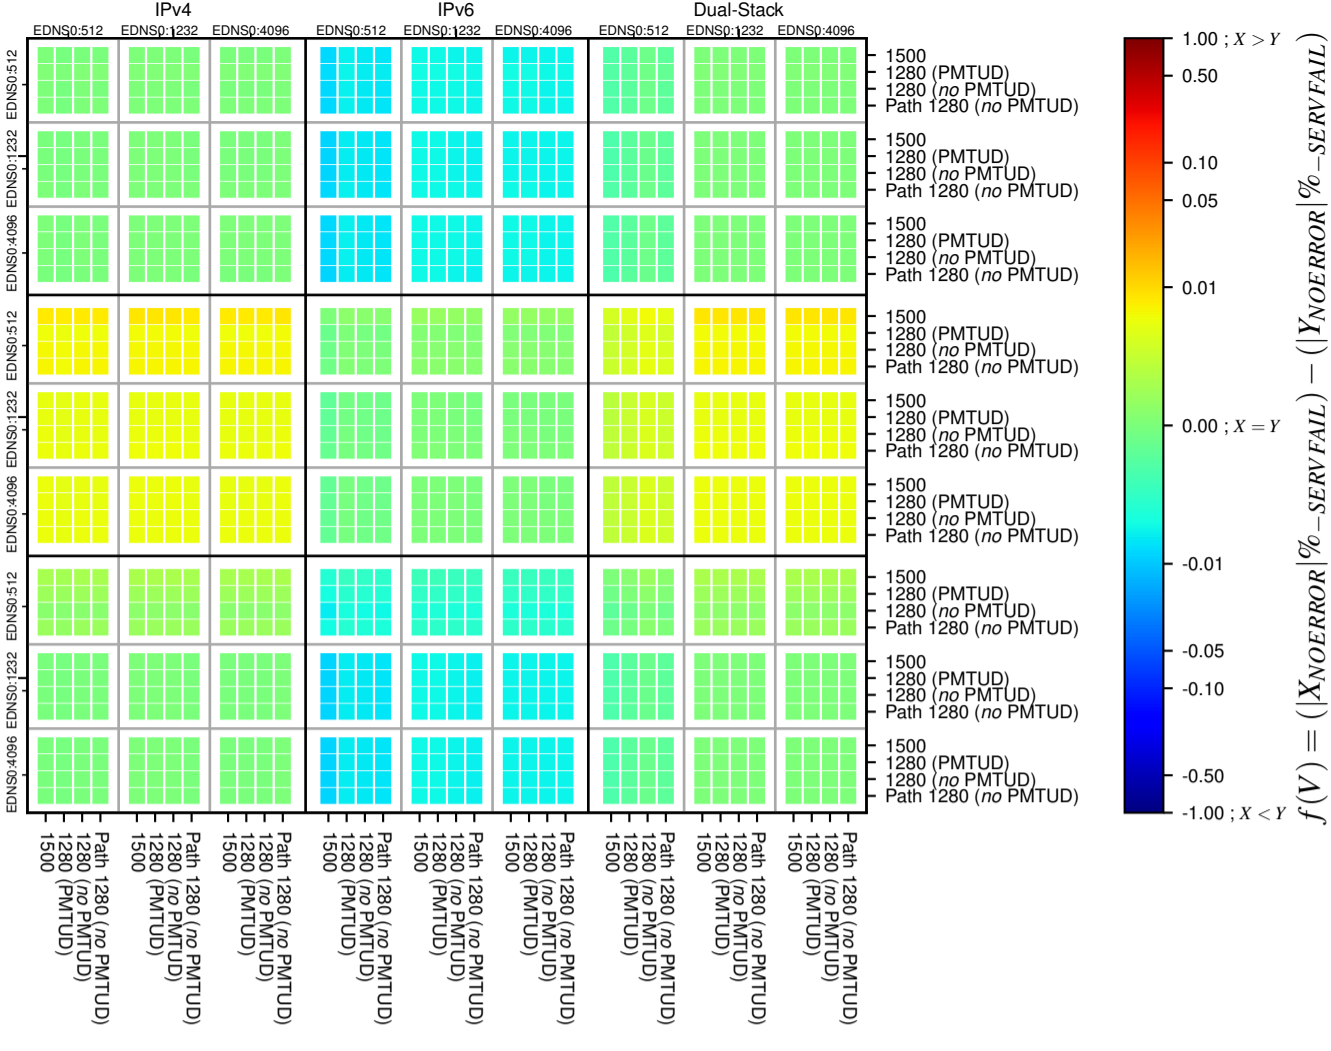

### All Zones without DNSSEC for '.de'