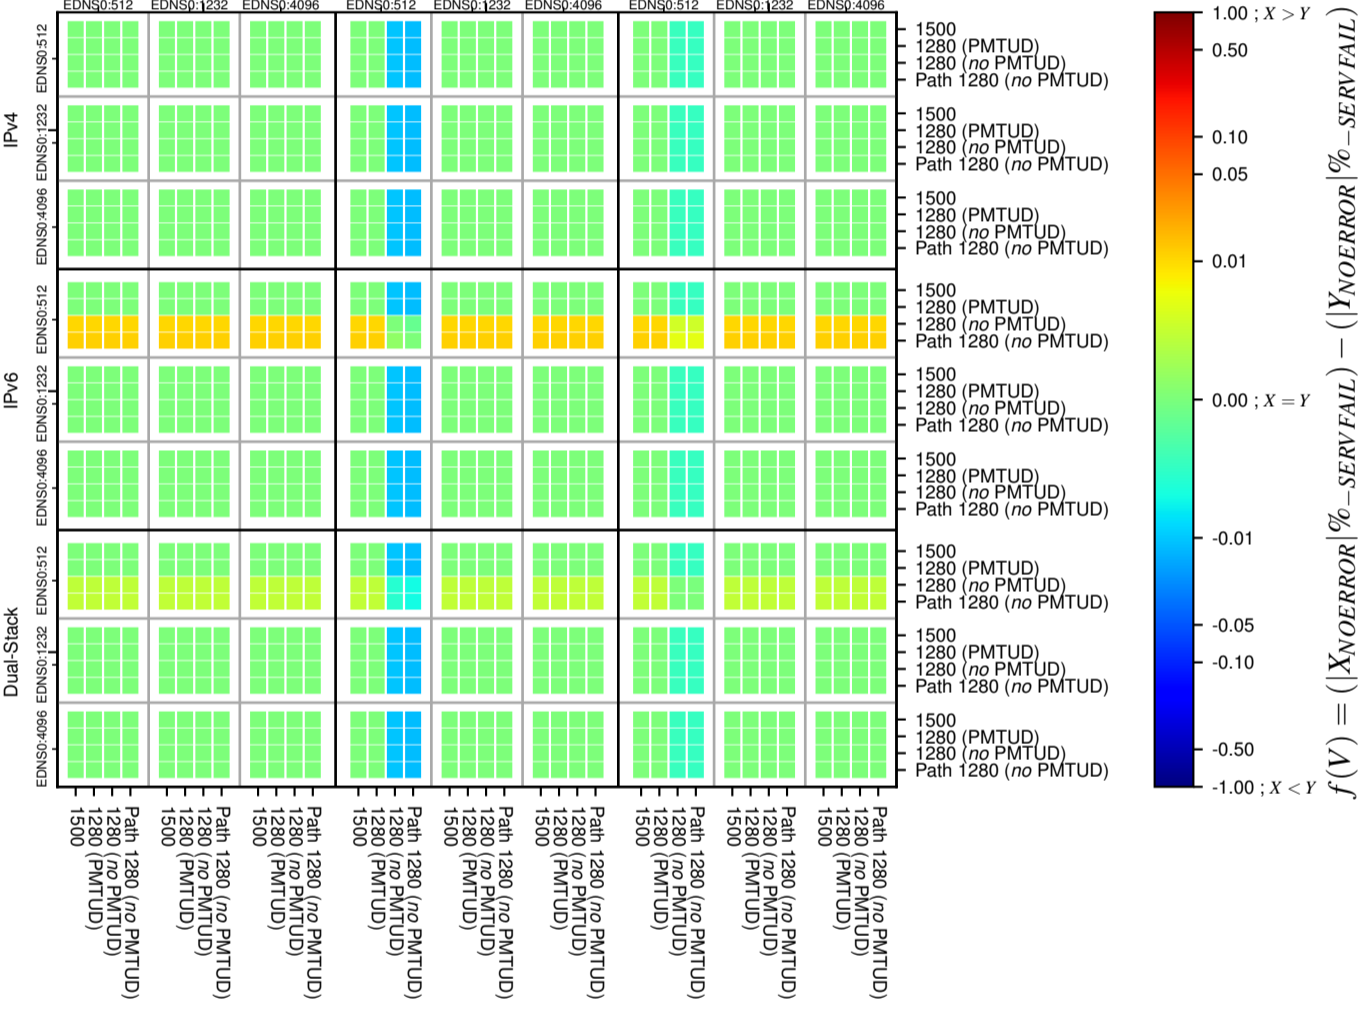

All Zones without DNSSEC for '.it'

All Zones with DNSSEC for '.it'

All Zones for '.it'

$$f(V) = (|X_{NOERROR}| \% - SERVFAIL) - (|Y_{NOERROR}| \% - SERVFAIL)$$

$$f(V) = (|X_{NOERROR}| \% - SERVFAIL) - (|Y_{NOERROR}| \% - SERVFAIL)$$

$$f(V) = (|X_{NOERROR}| \% - SERVFAIL) - (|Y_{NOERROR}| \% - SERVFAIL)$$