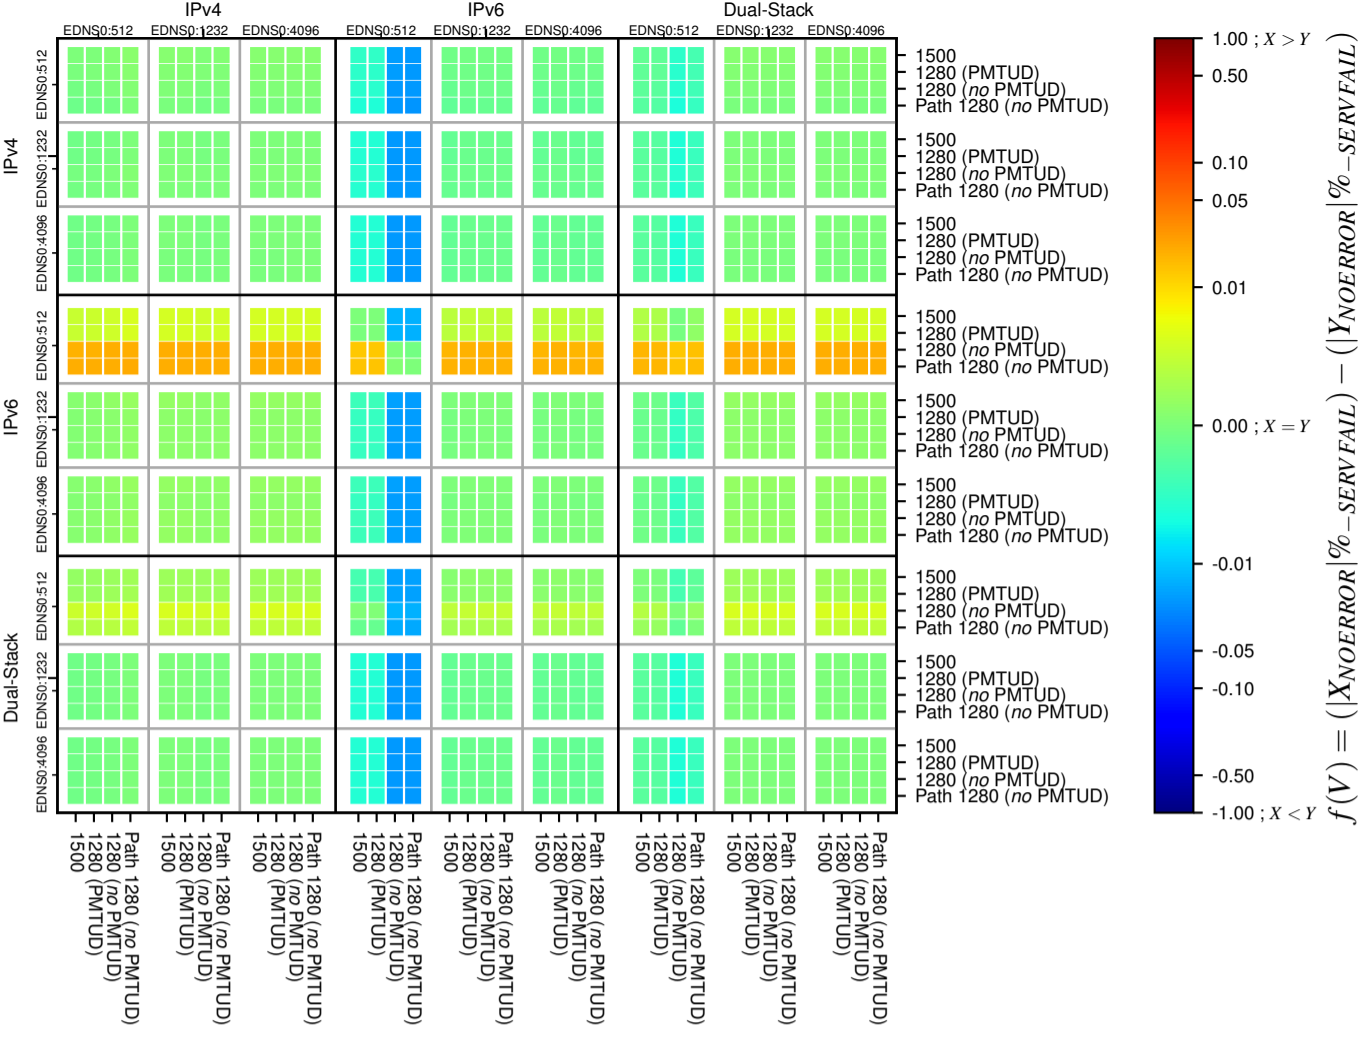

All Zones without DNSSEC for '.it'

All Zones with DNSSEC for '.it'

All Zones for '.it'

$$f(V) = (|X_{NOERROR}| \% - SERVFAIL) - (|Y_{NOERROR}| \% - SERVFAIL)$$

$$f(V) = (|X_{NOERROR}| \% - SERVFAIL) - (|Y_{NOERROR}| \% - SERVFAIL)$$

$$f(V) = (|X_{NOERROR}| \% - SERVFAIL) - (|Y_{NOERROR}| \% - SERVFAIL)$$