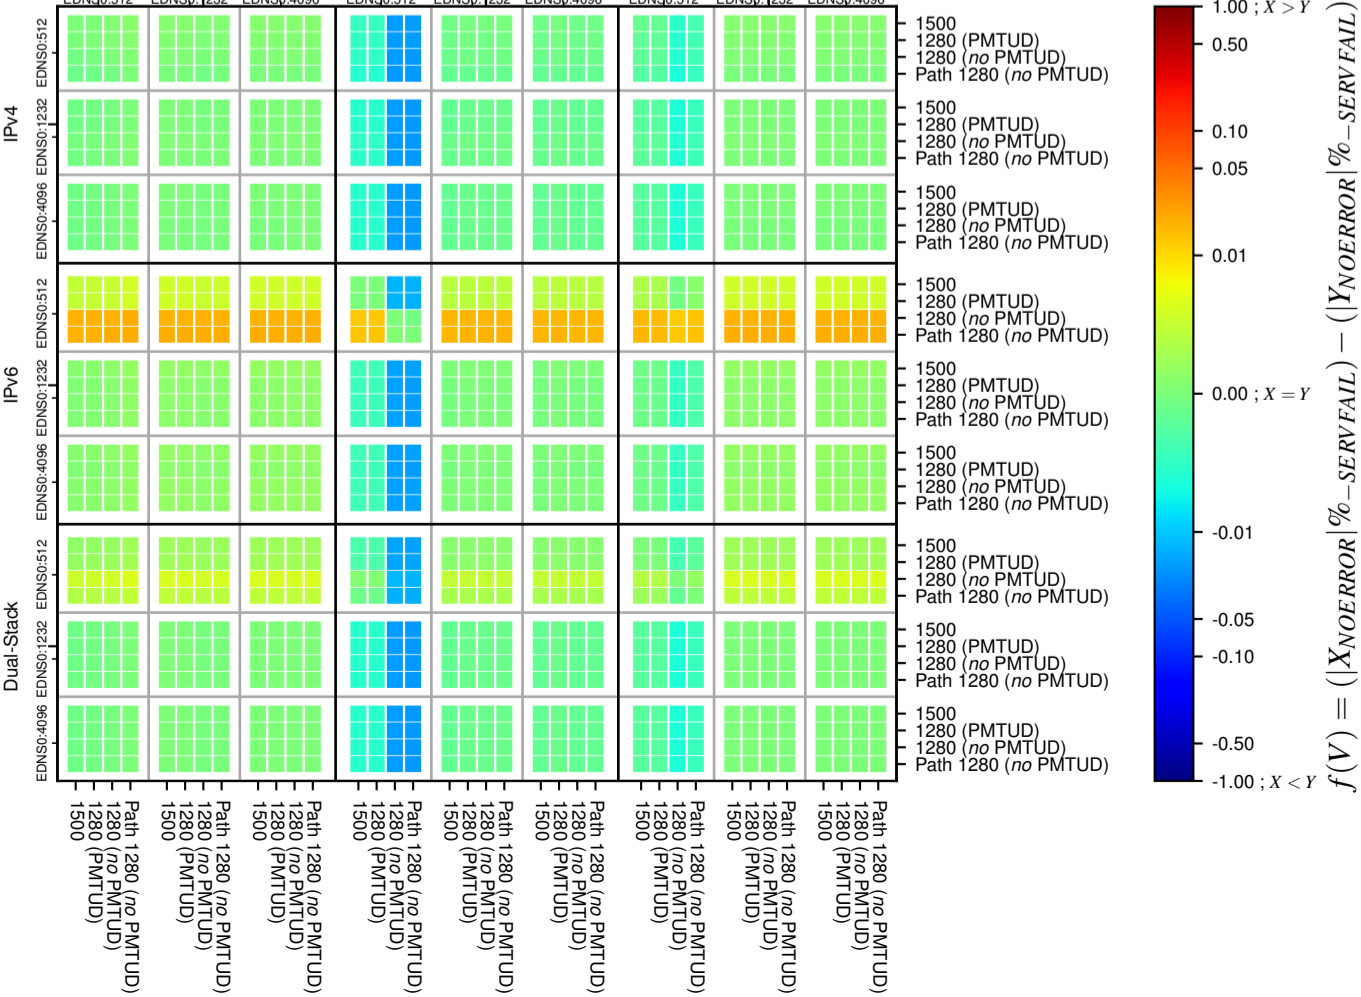

All Zones without DNSSEC for '.it'

All Zones with DNSSEC for '.it'

All Zones for '.it'

$$f(V) = (|X_{NOERROR}| \% - SERVFAIL) - (|Y_{NOERROR}| \% - SERVFAIL)$$

$$f(V) = (|X_{NOERROR}| \% - SERVFAIL) - (|Y_{NOERROR}| \% - SERVFAIL)$$

$$f(V) = (|X_{NOERROR}| \% - SERVFAIL) - (|Y_{NOERROR}| \% - SERVFAIL)$$