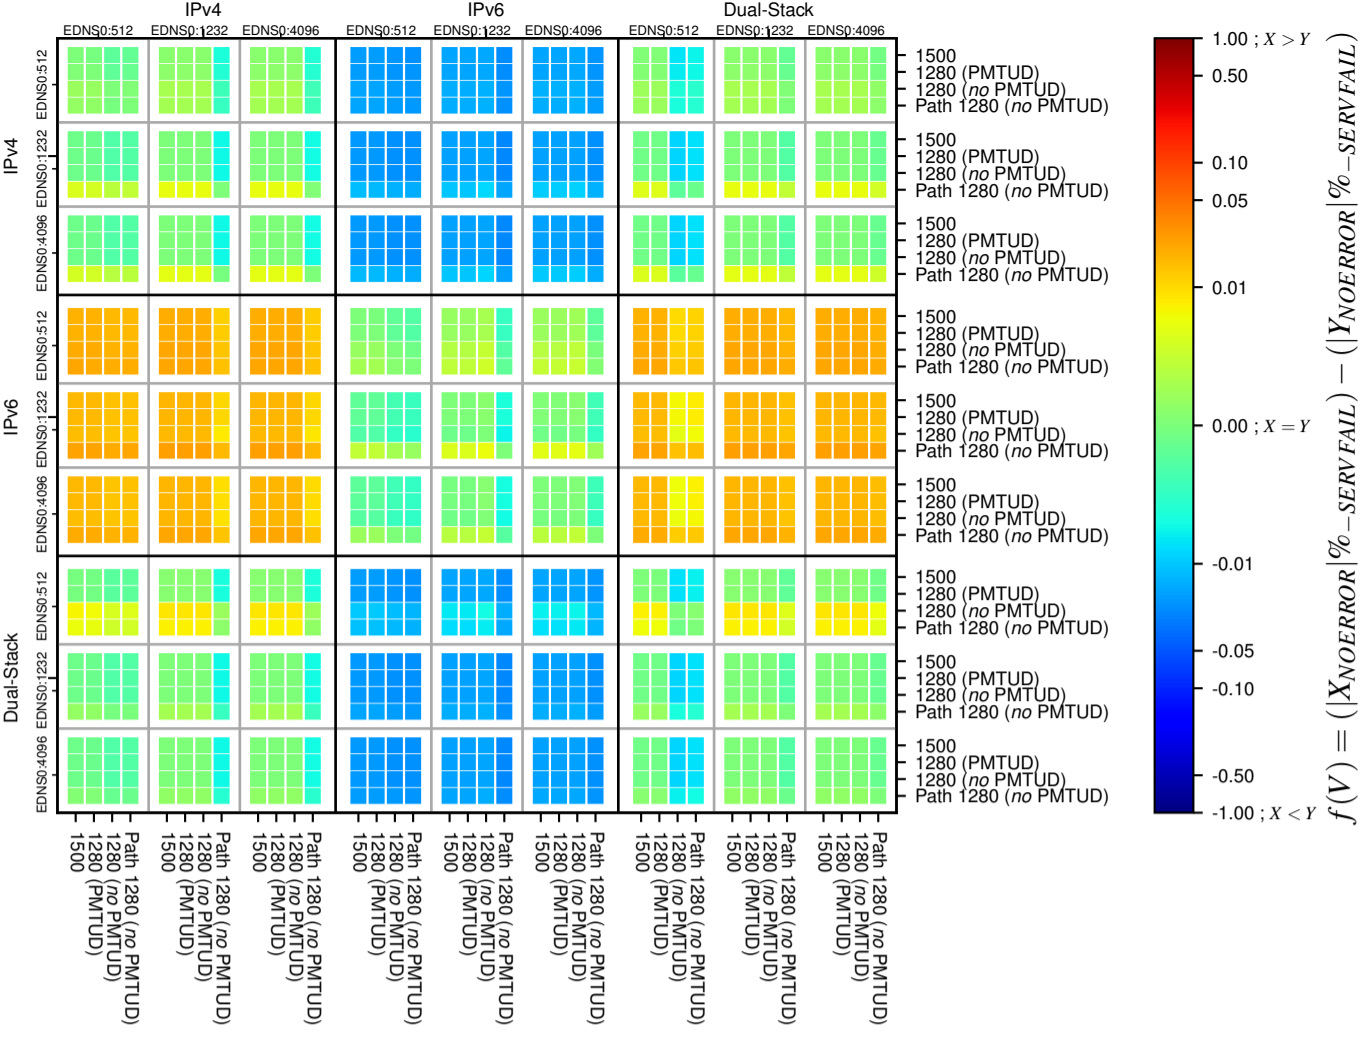

### All Zones without DNSSEC for '.nl'