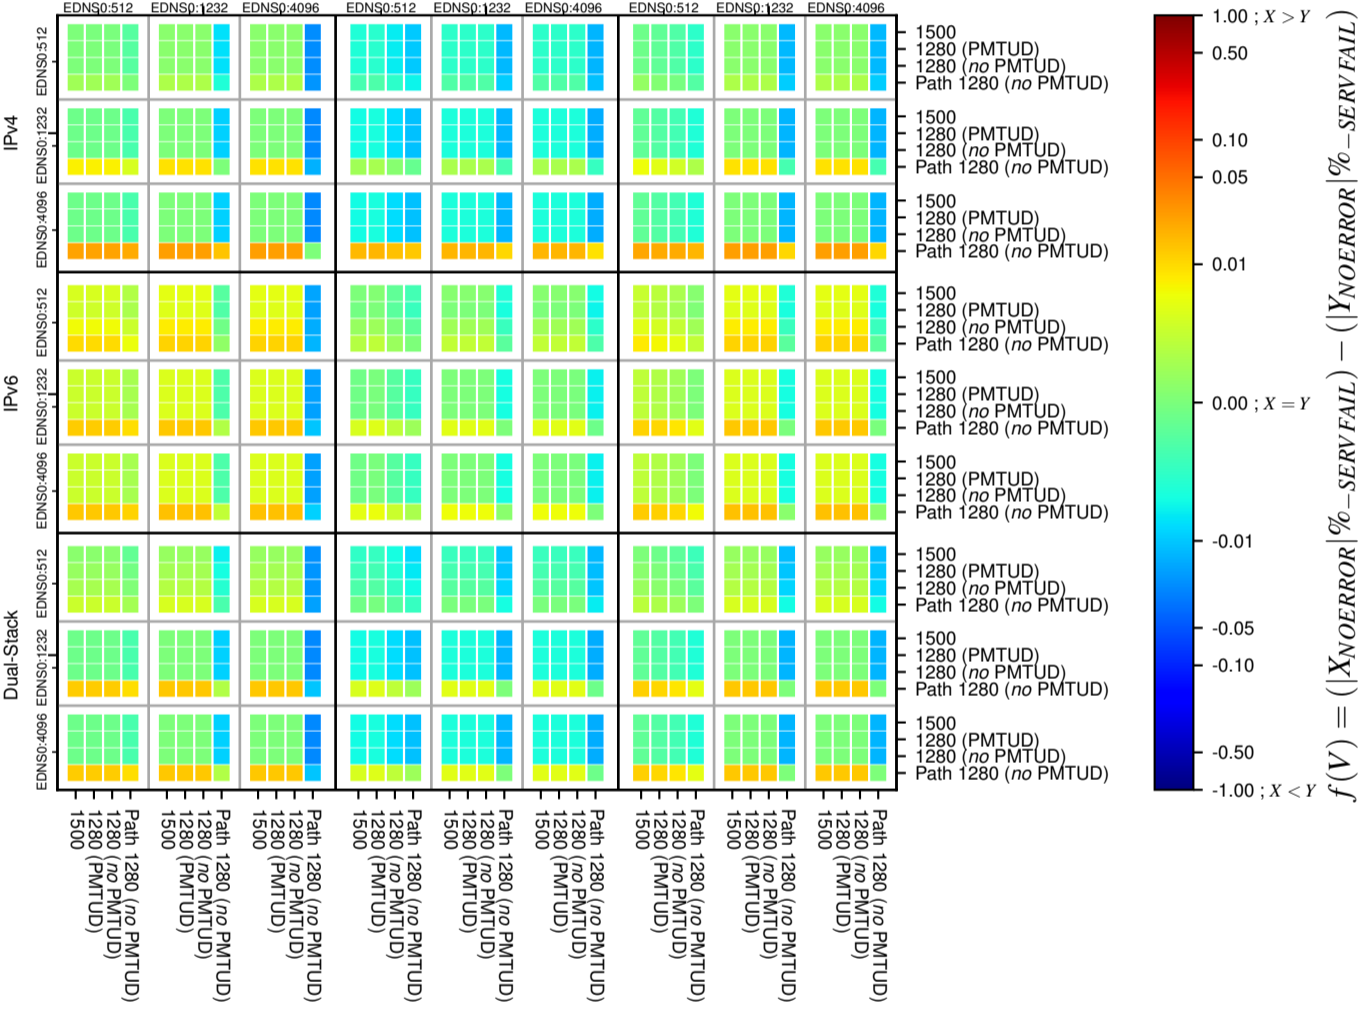

All Zones with DNSSEC for '.nl'