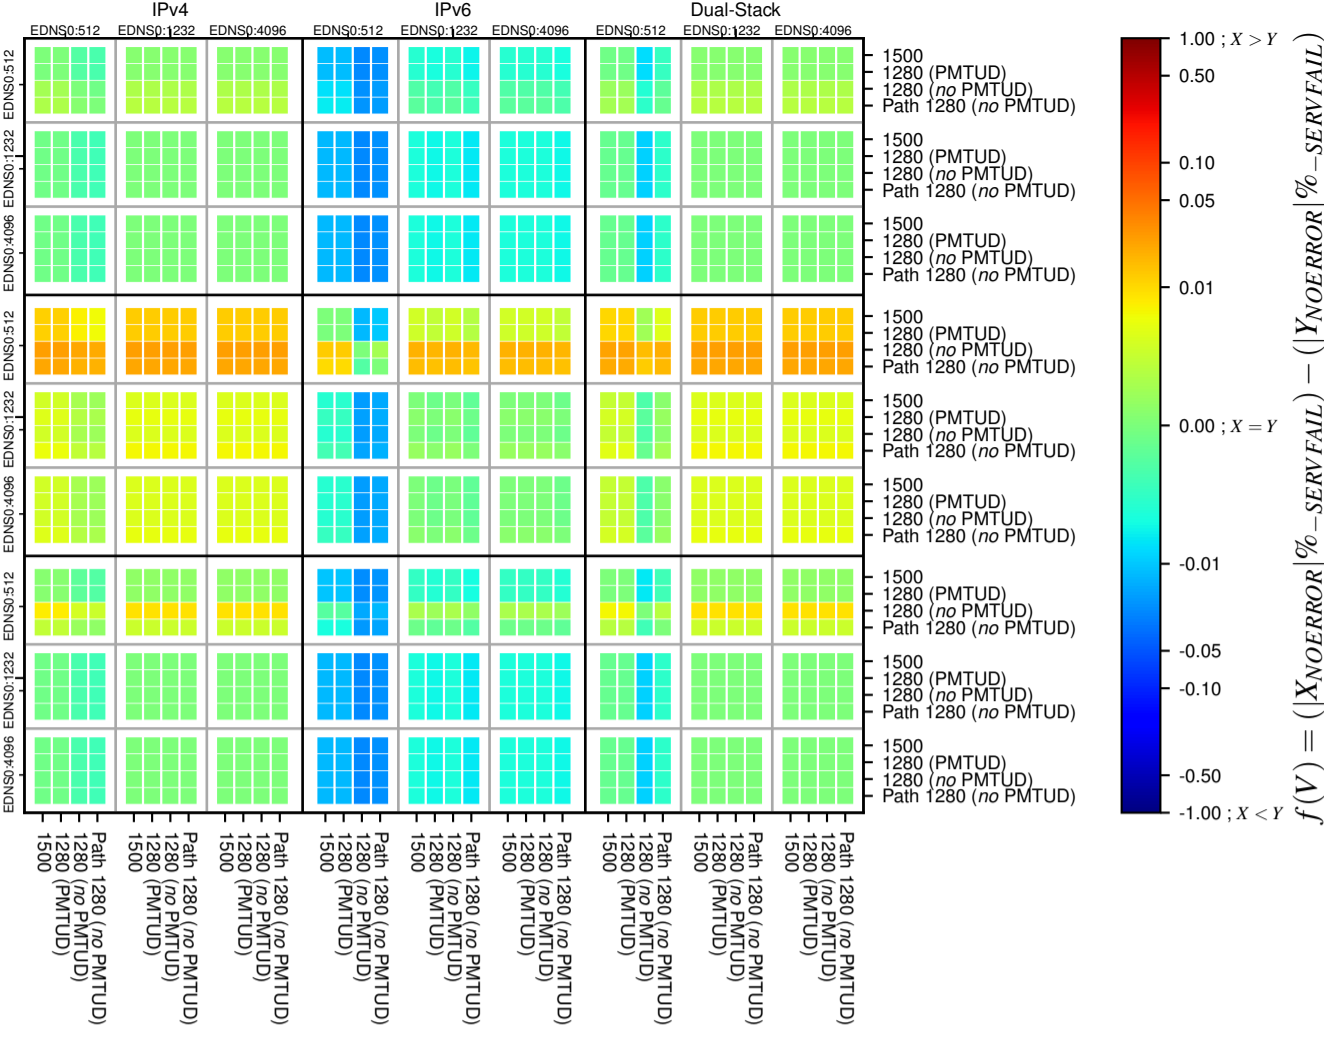

All Zones without DNSSEC for '.se'

All Zones with DNSSEC for '.se'

All Zones for '.se'