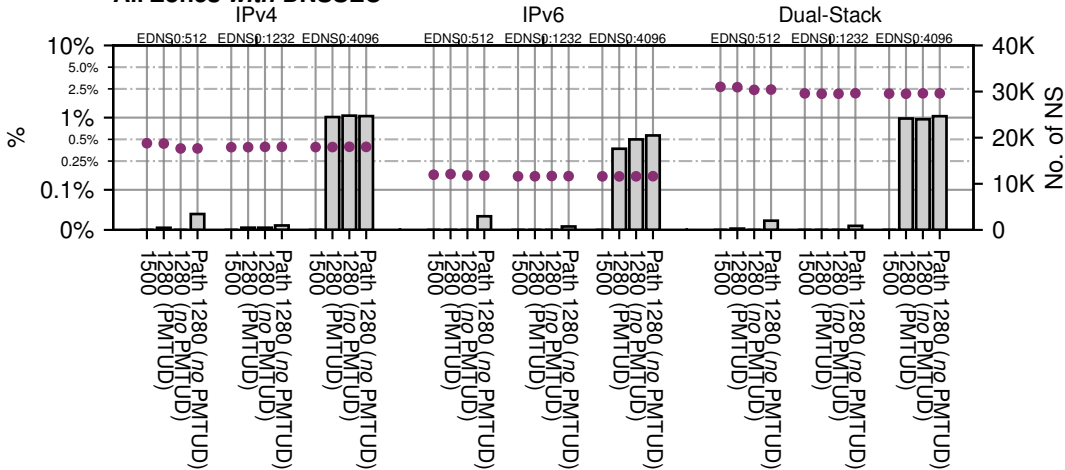

UDP packet too big

All Zones with DNSSEC