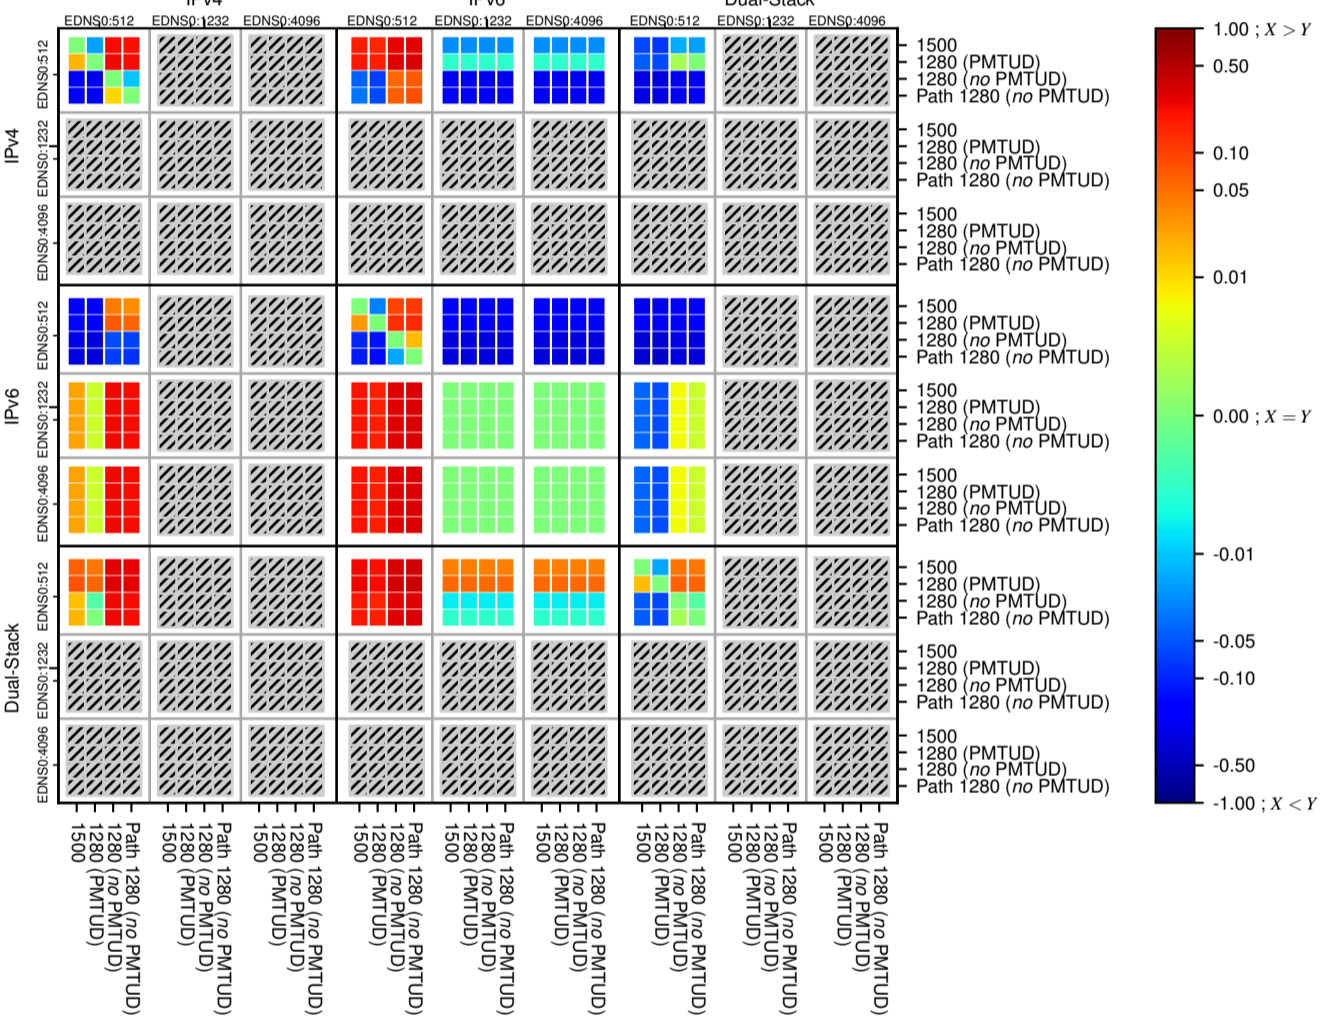

All Zones with DNSSEC for '.de'