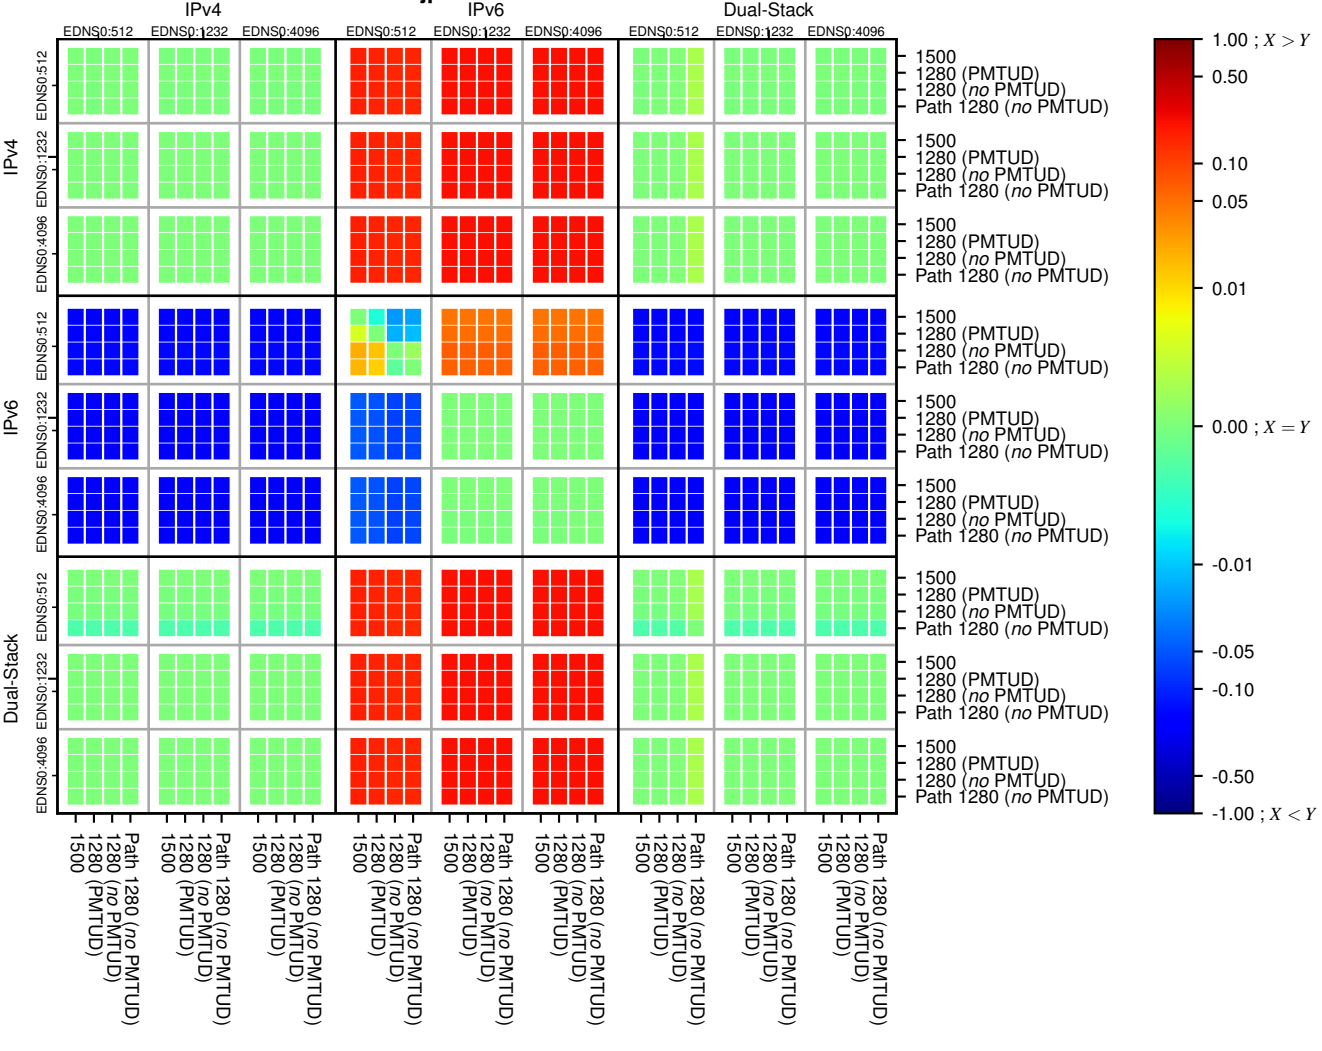

### All Zones without DNSSEC for '.jp'

### All Zones with DNSSEC for '.jp'