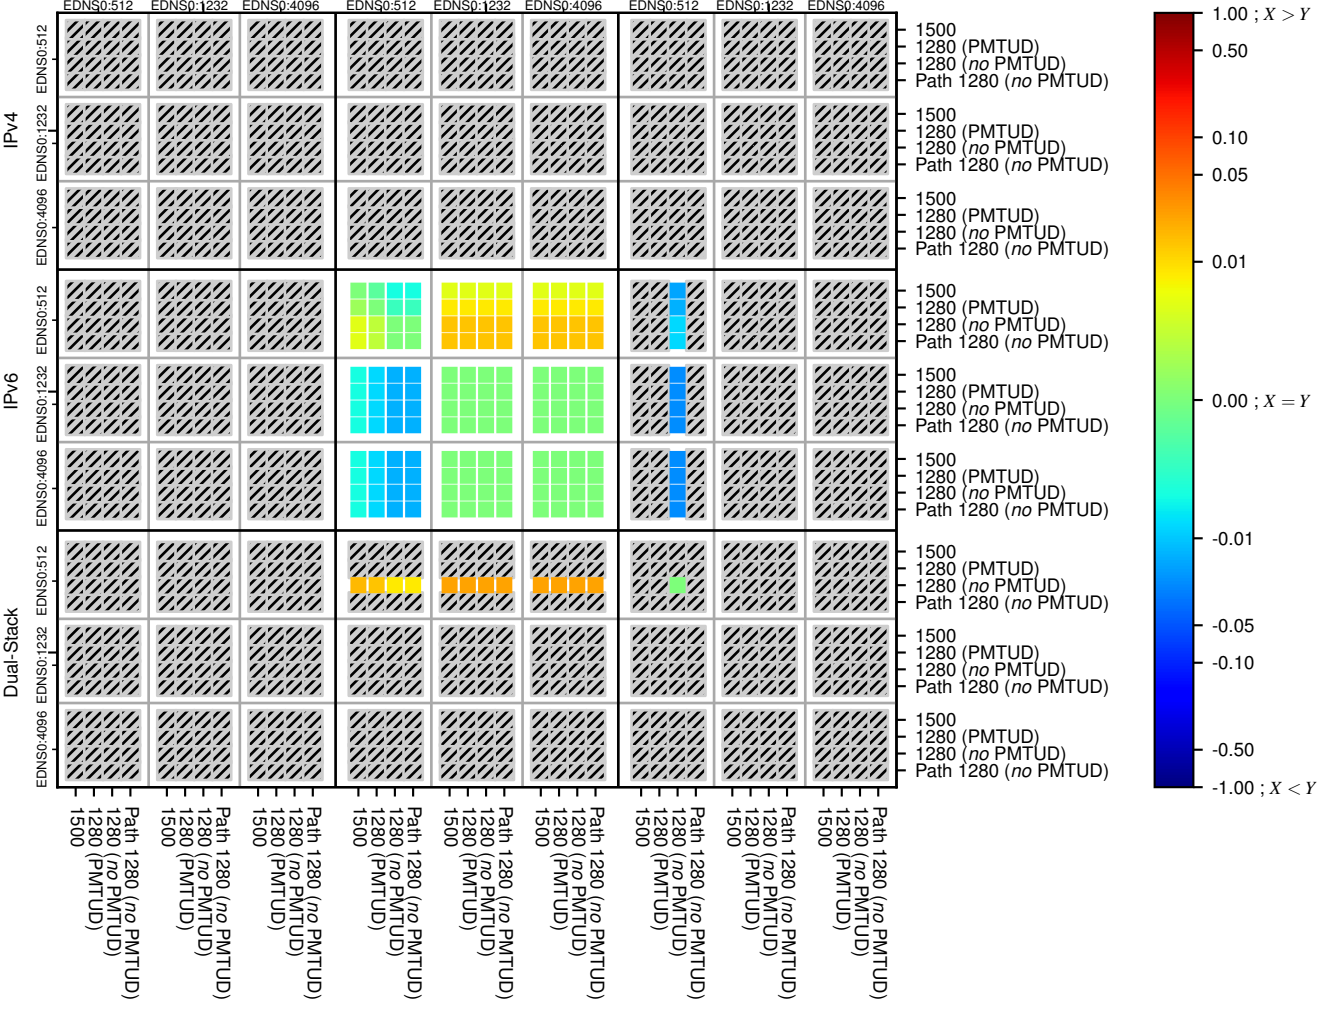

All Zones with DNSSEC for '.jp'