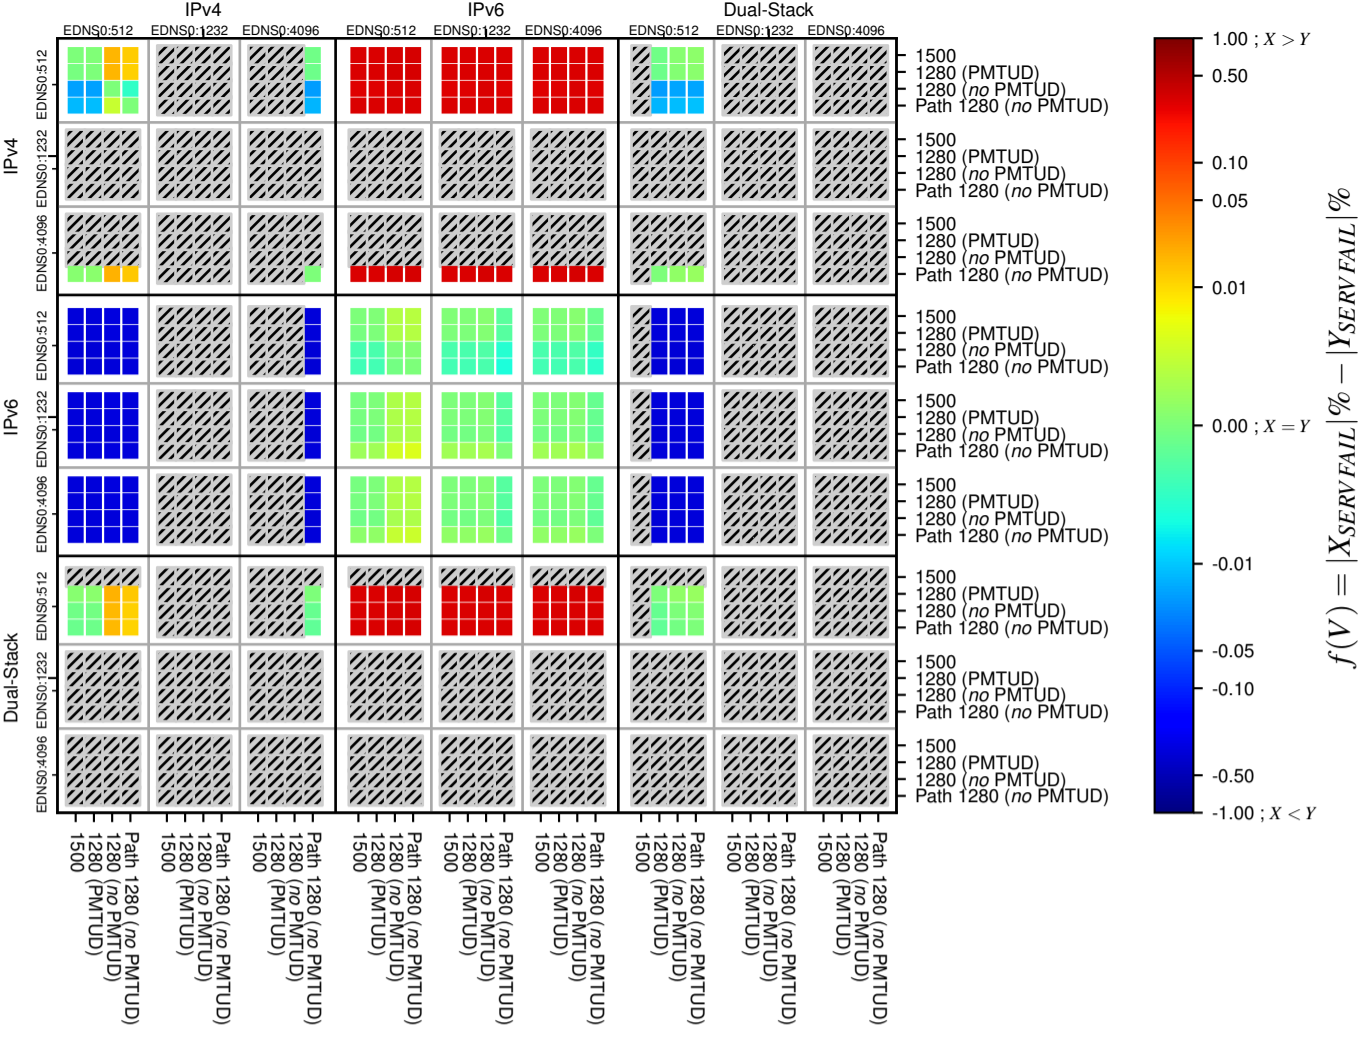

### All Zones without DNSSEC for '.nl'