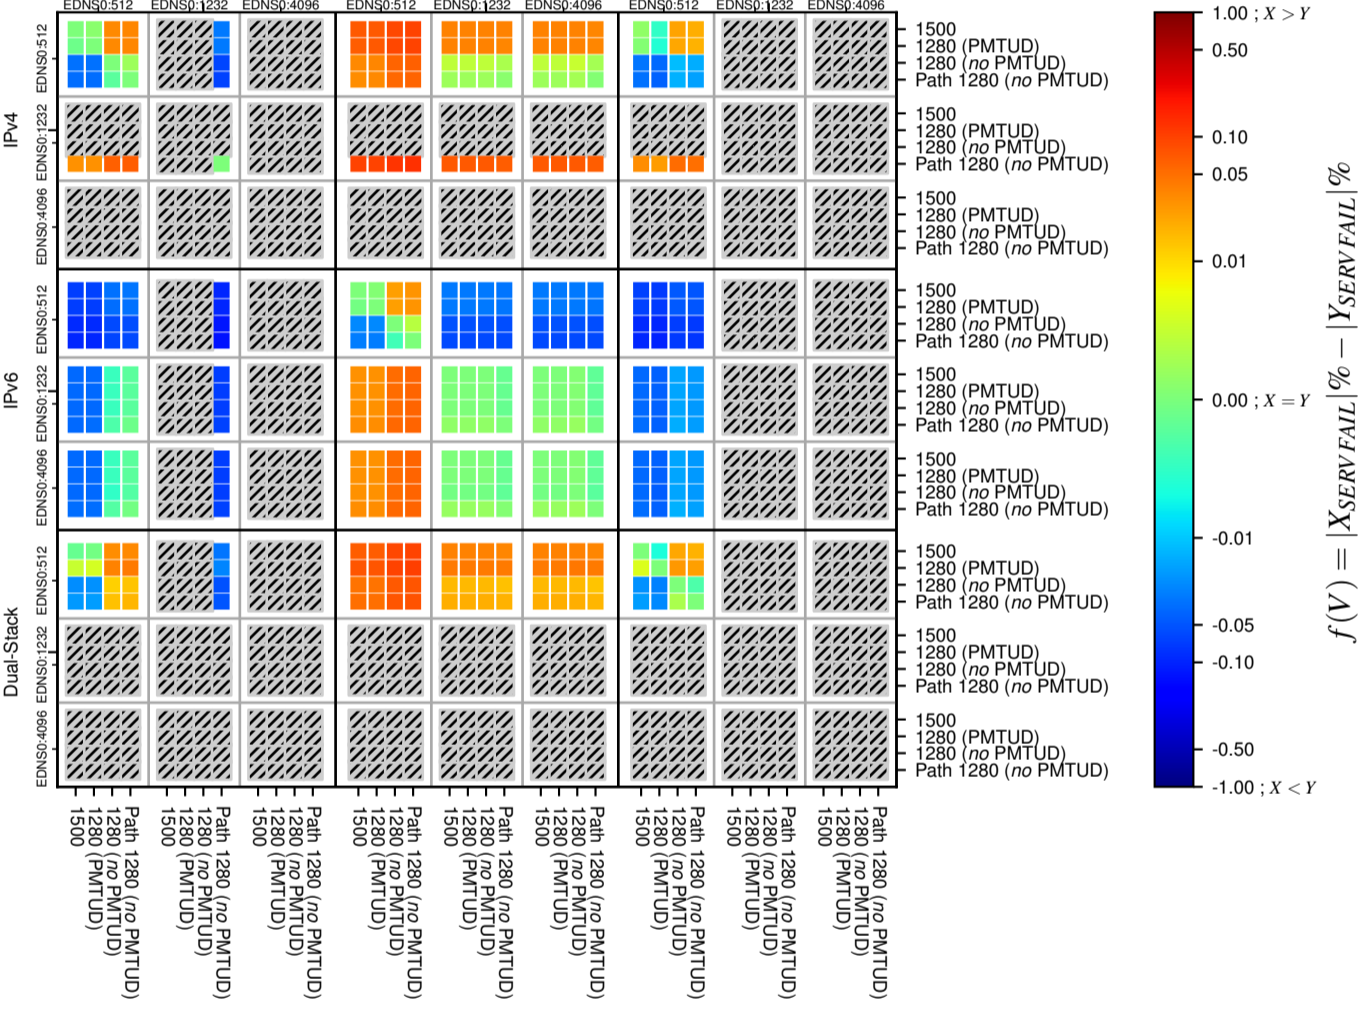

All Zones with DNSSEC for '.nl'