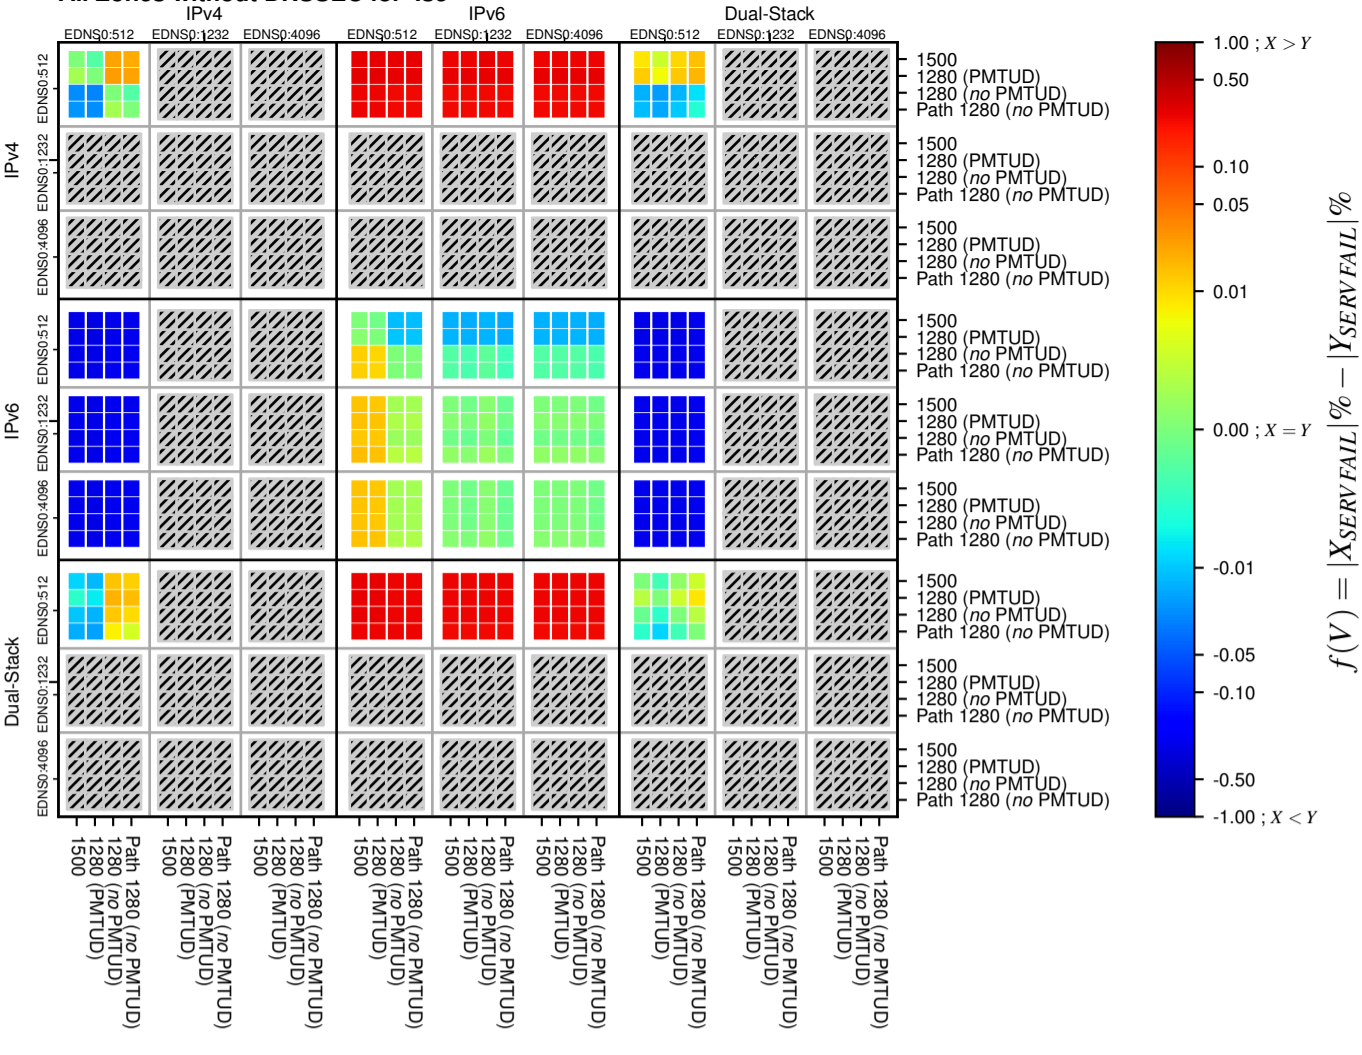

All Zones without DNSSEC for '.se'

All Zones with DNSSEC for '.se'

All Zones for '.se'