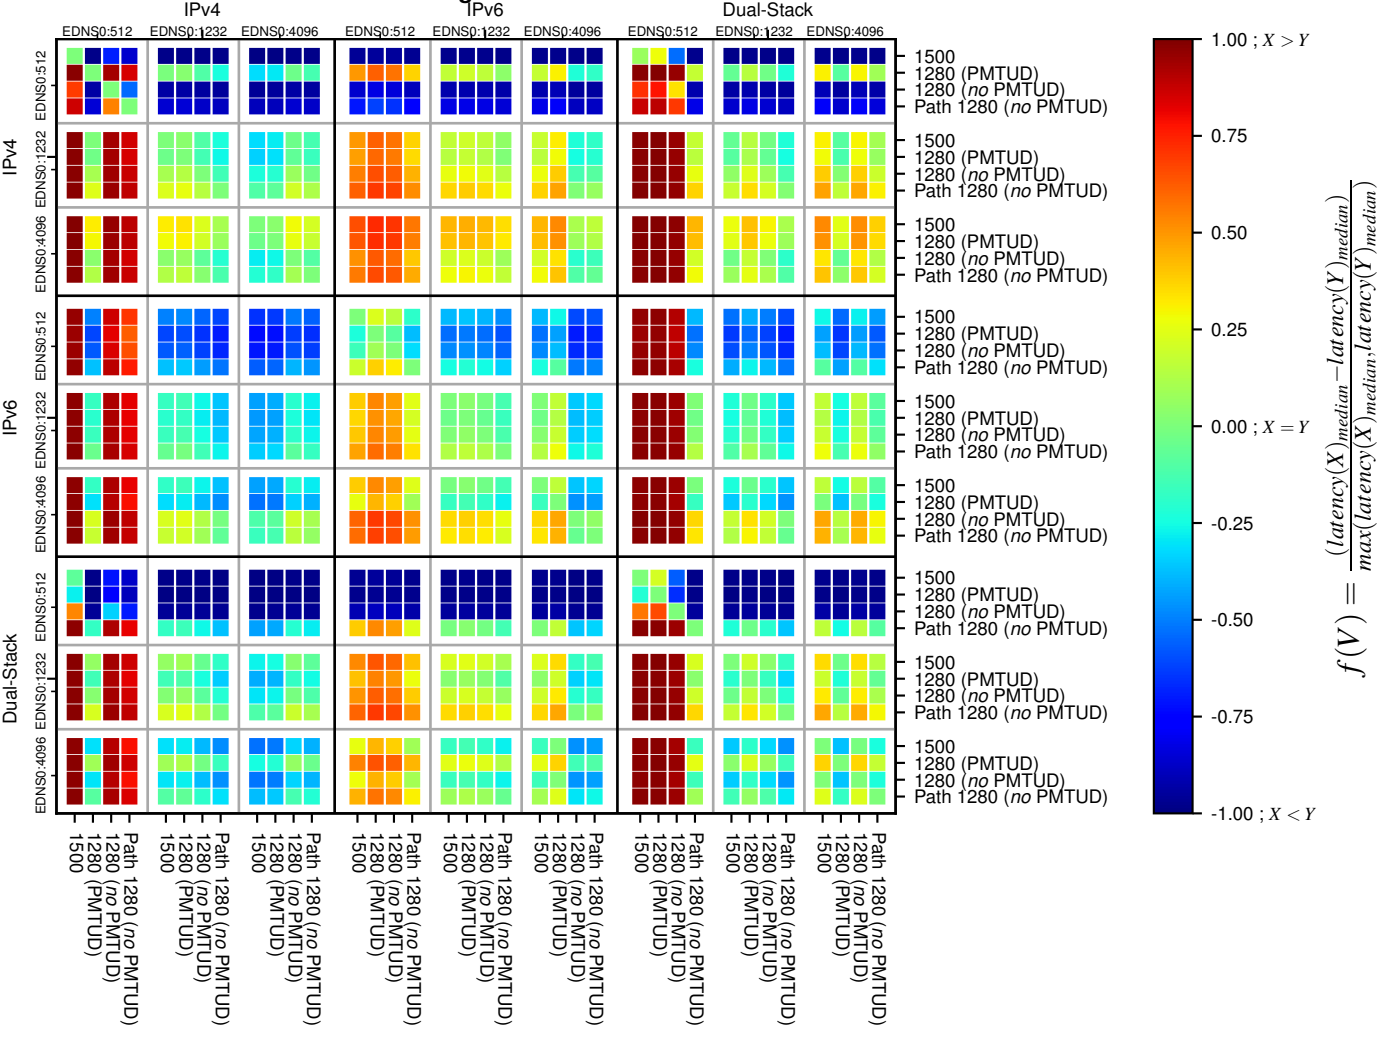

All Zones without DNSSEC returning NOERROR for '.de'

All Zones with DNSSEC returning NOERROR for '.de'

All Zones returning NOERROR for '.de'