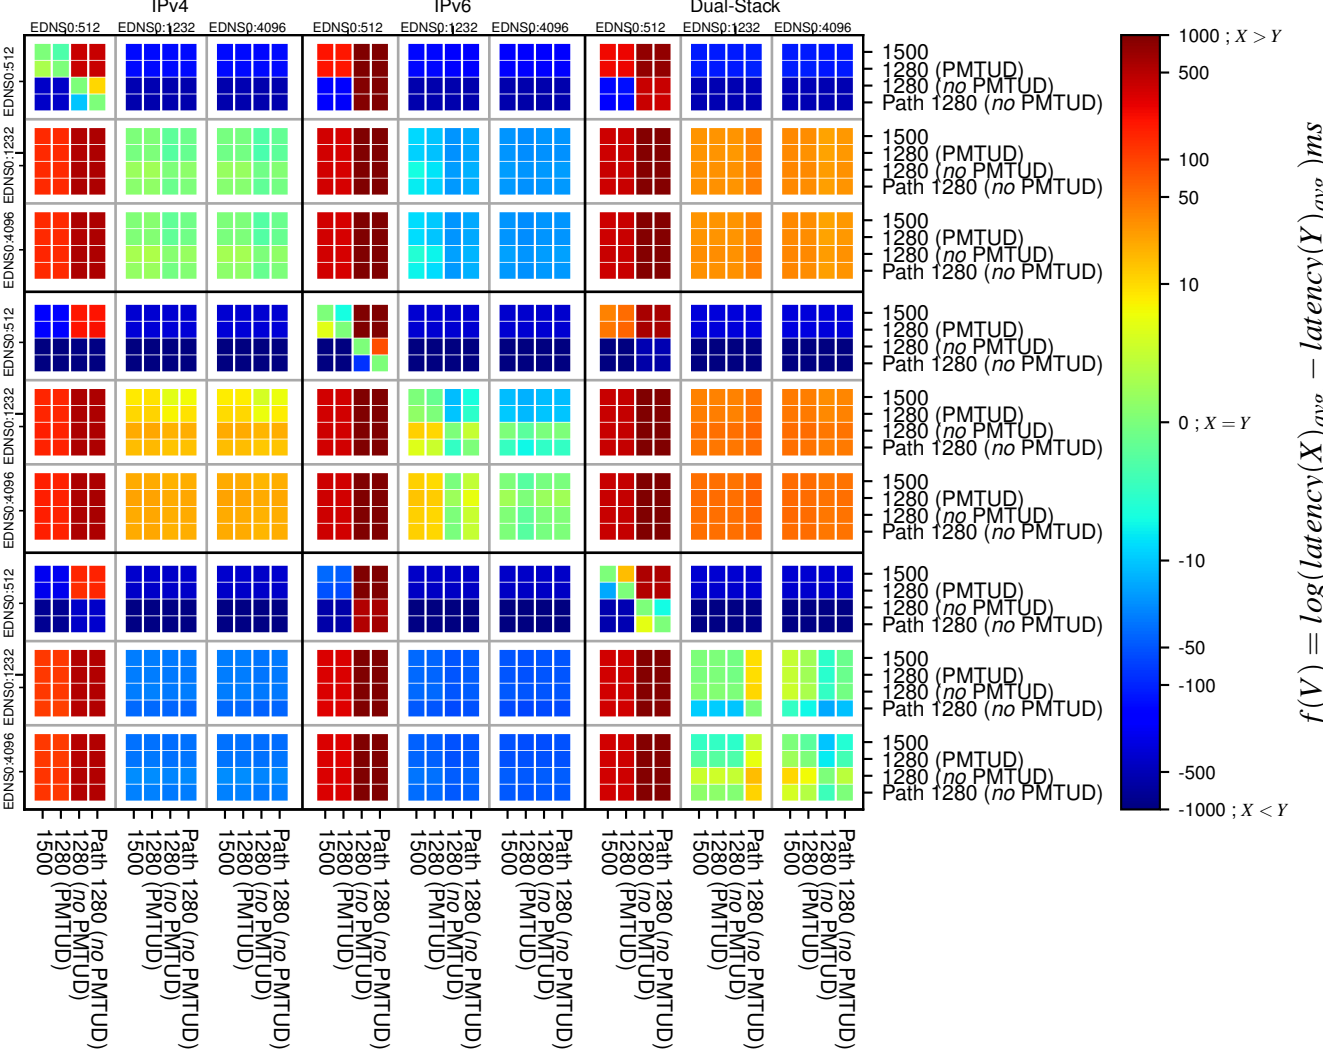

All Zones without DNSSEC returning NOERROR for '.com'

All Zones with DNSSEC returning NOERROR for '.com'

All Zones returning NOERROR for '.com'