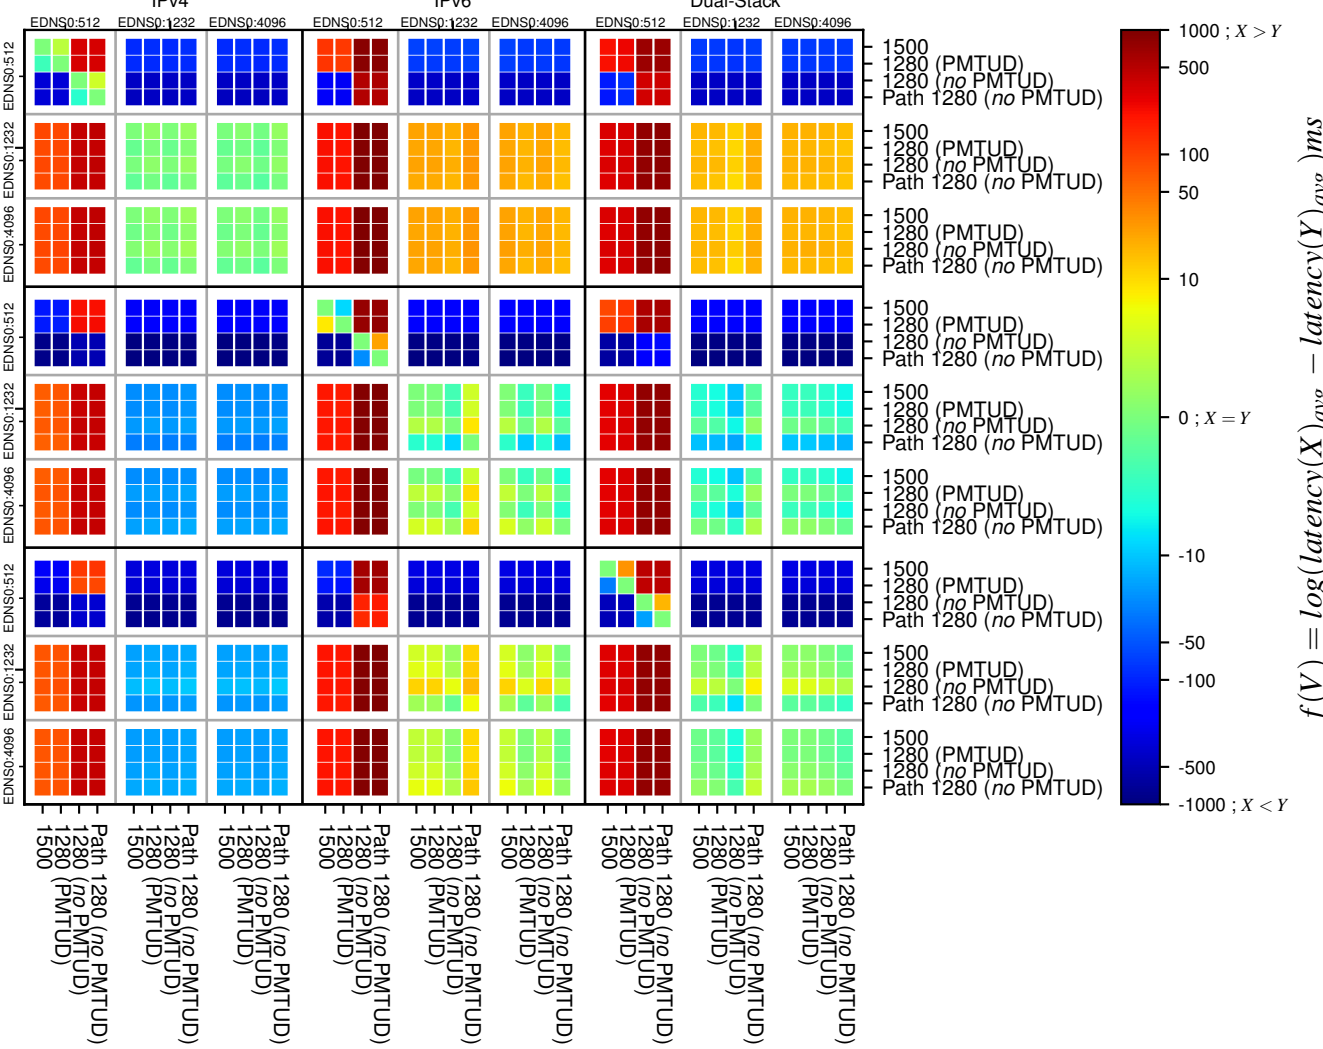

All Zones without DNSSEC returning NOERROR for '.com'

All Zones with DNSSEC returning NOERROR for '.com'

All Zones returning NOERROR for '.com'