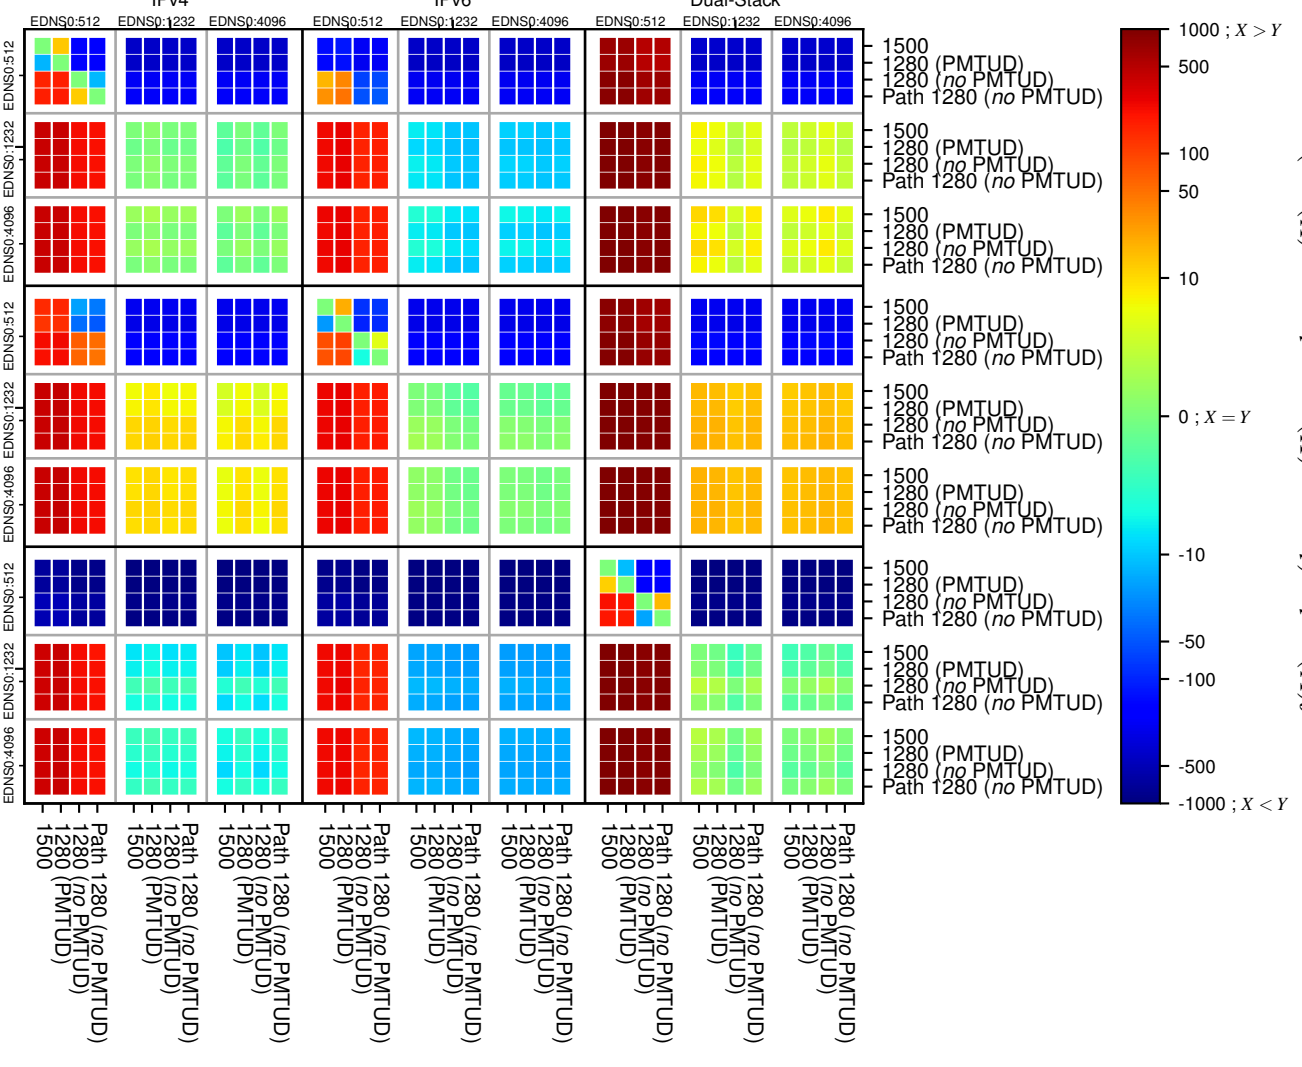

### All Zones without DNSSEC returning NOERROR for '.de'