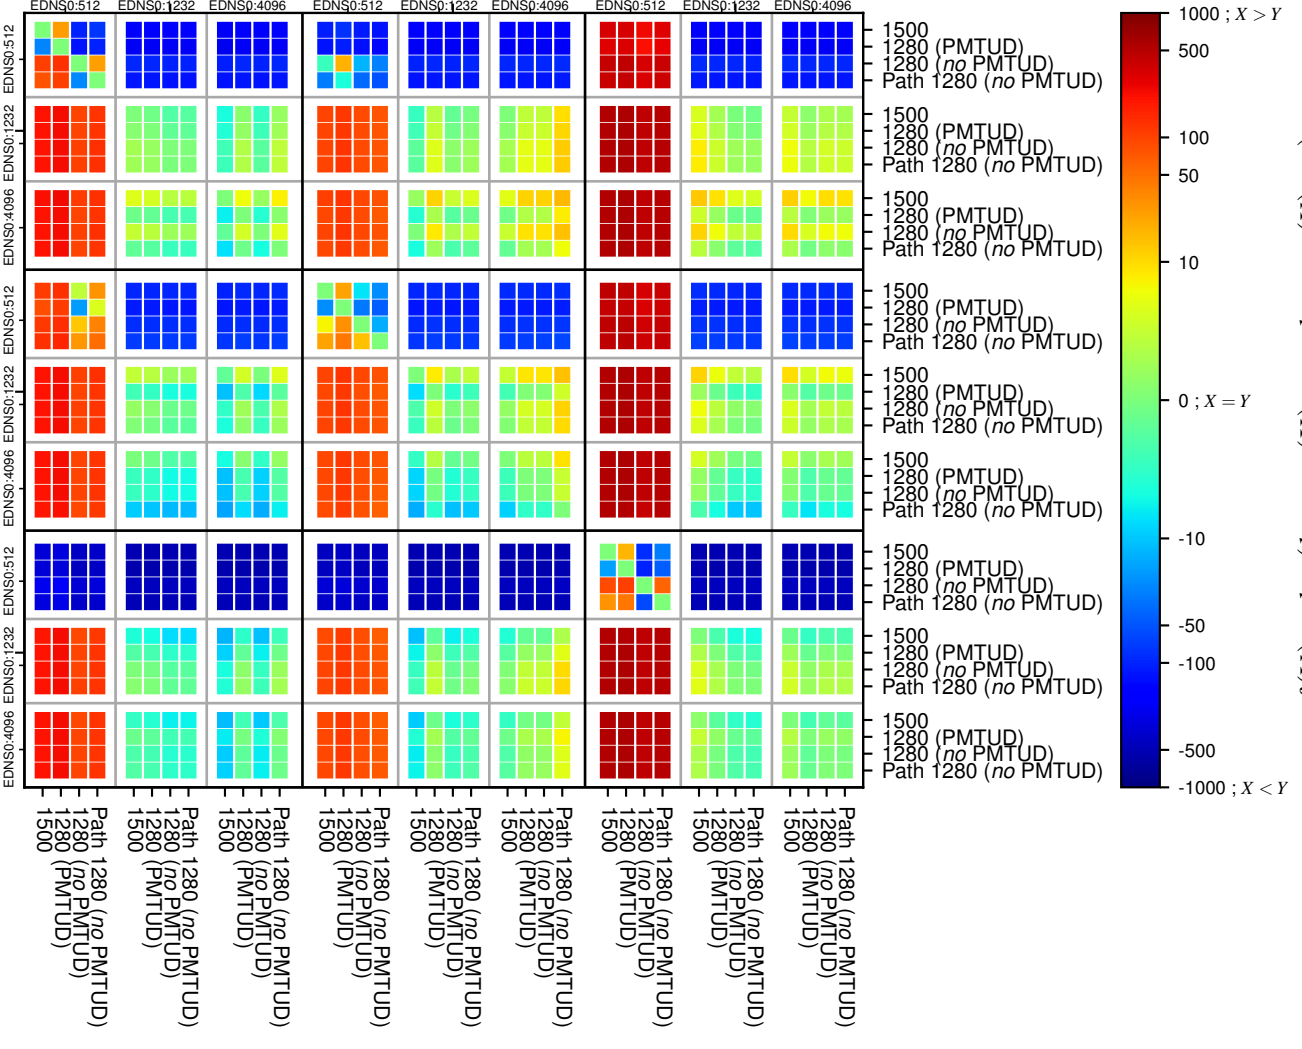

All Zones with DNSSEC returning NOERROR for '.de'