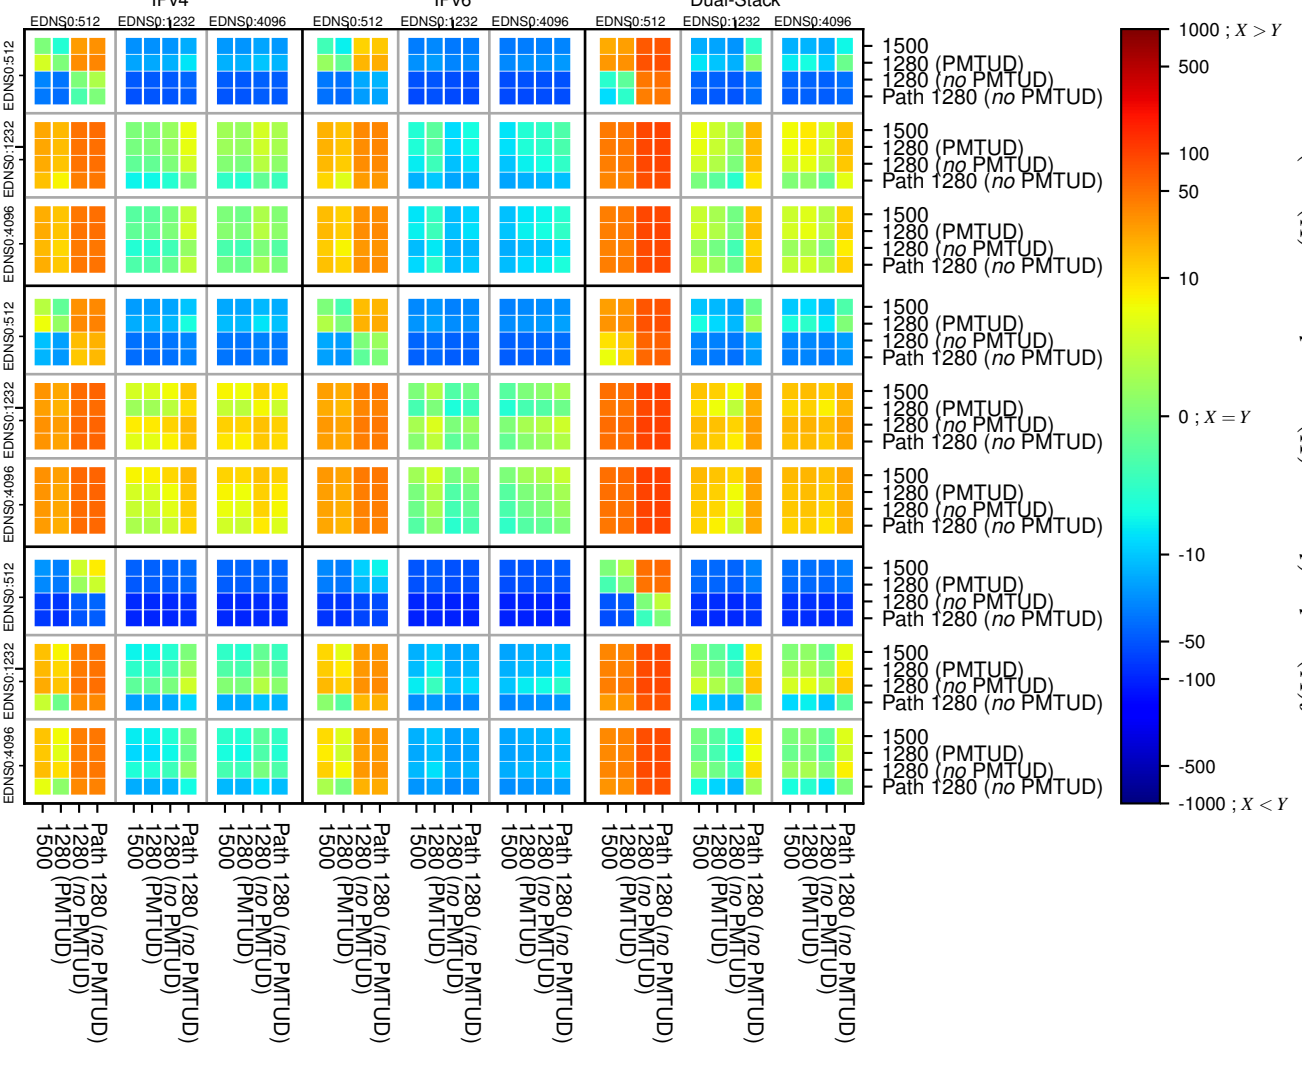

### All Zones without DNSSEC returning NOERROR for '.nl'

### All Zones with DNSSEC returning NOERROR for '.nl'