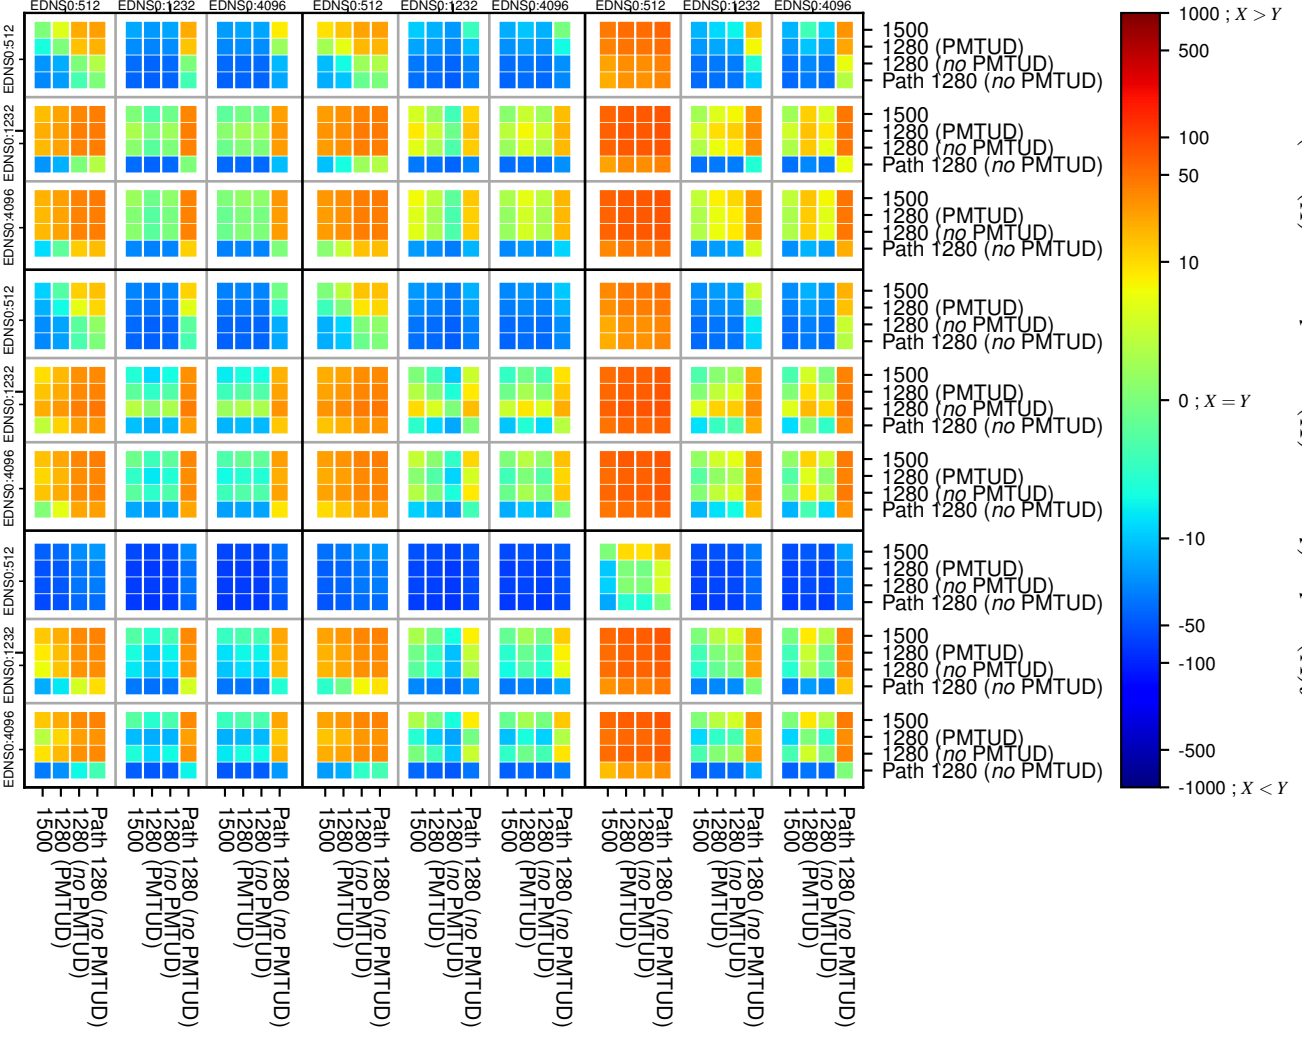

All Zones with DNSSEC returning NOERROR for '.nl'