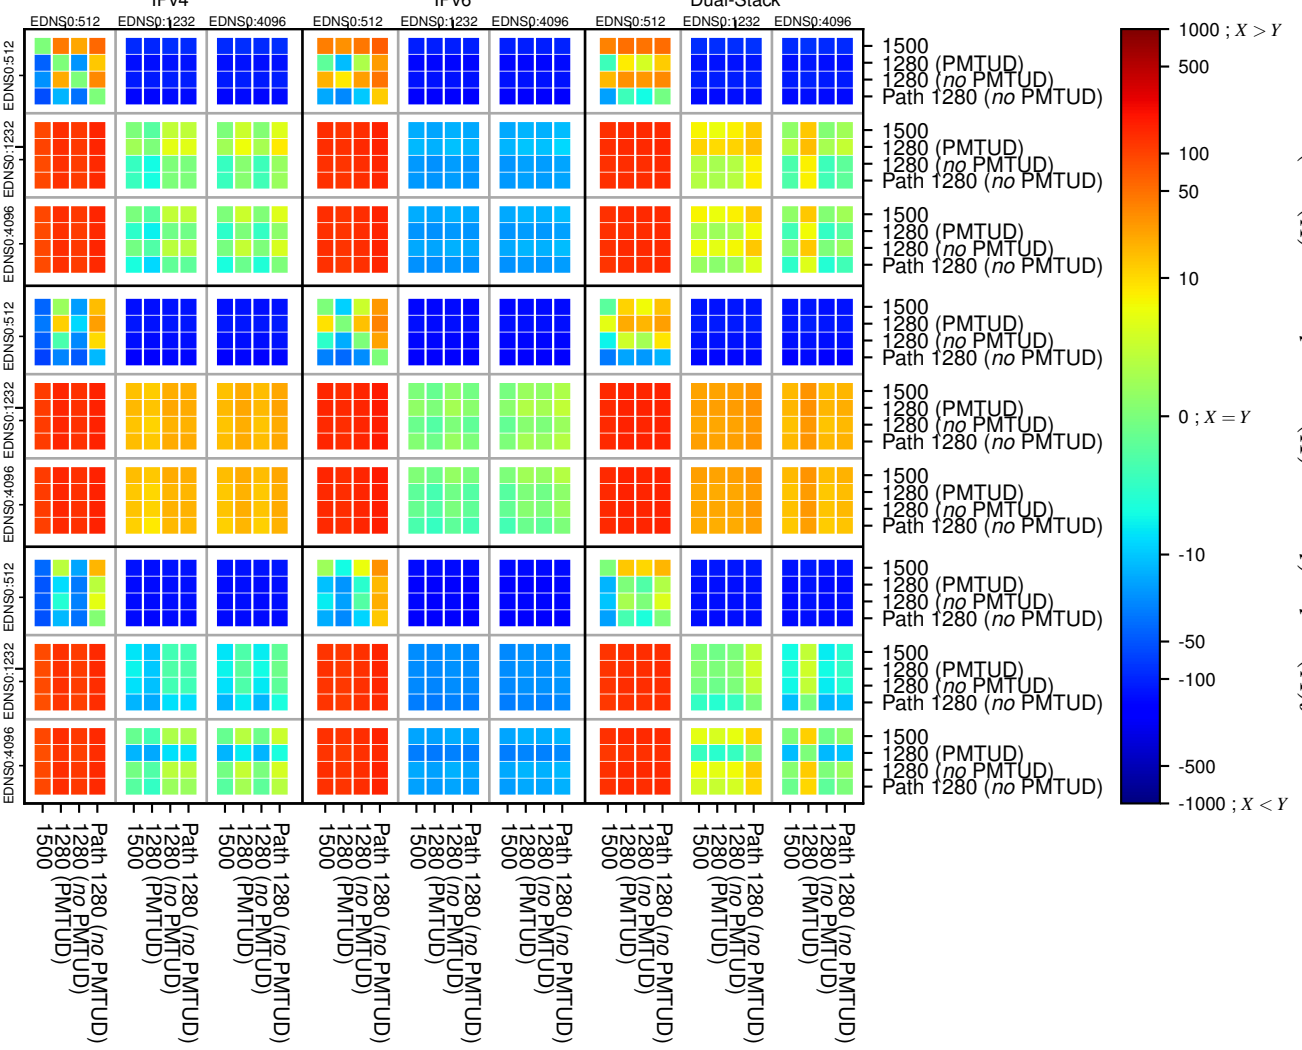

### All Zones without DNSSEC returning NOERROR for '.se'