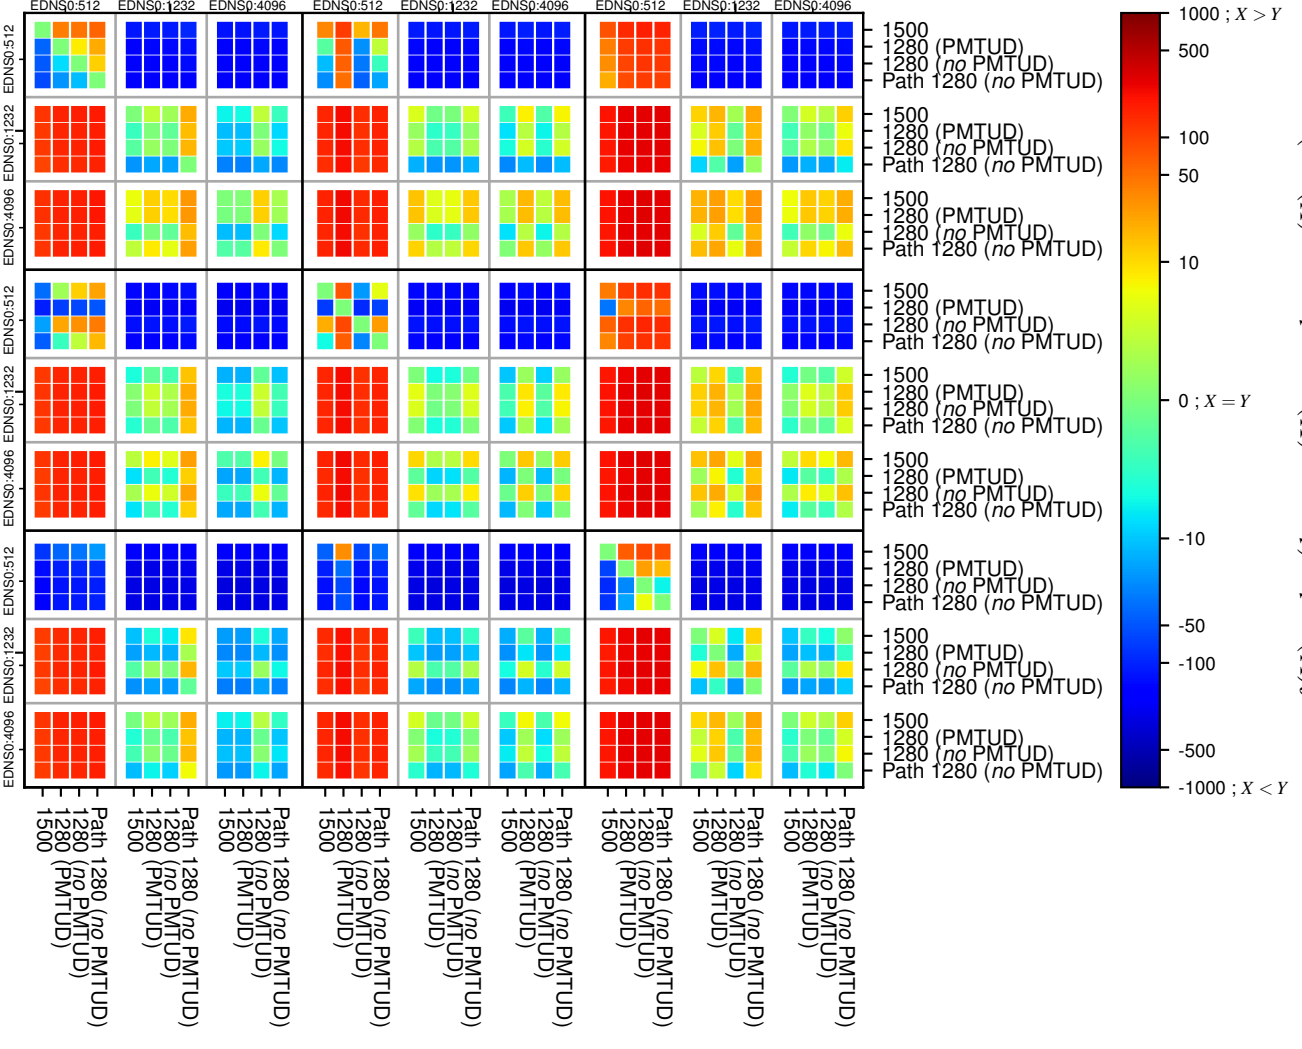

All Zones with DNSSEC returning NOERROR for '.se'