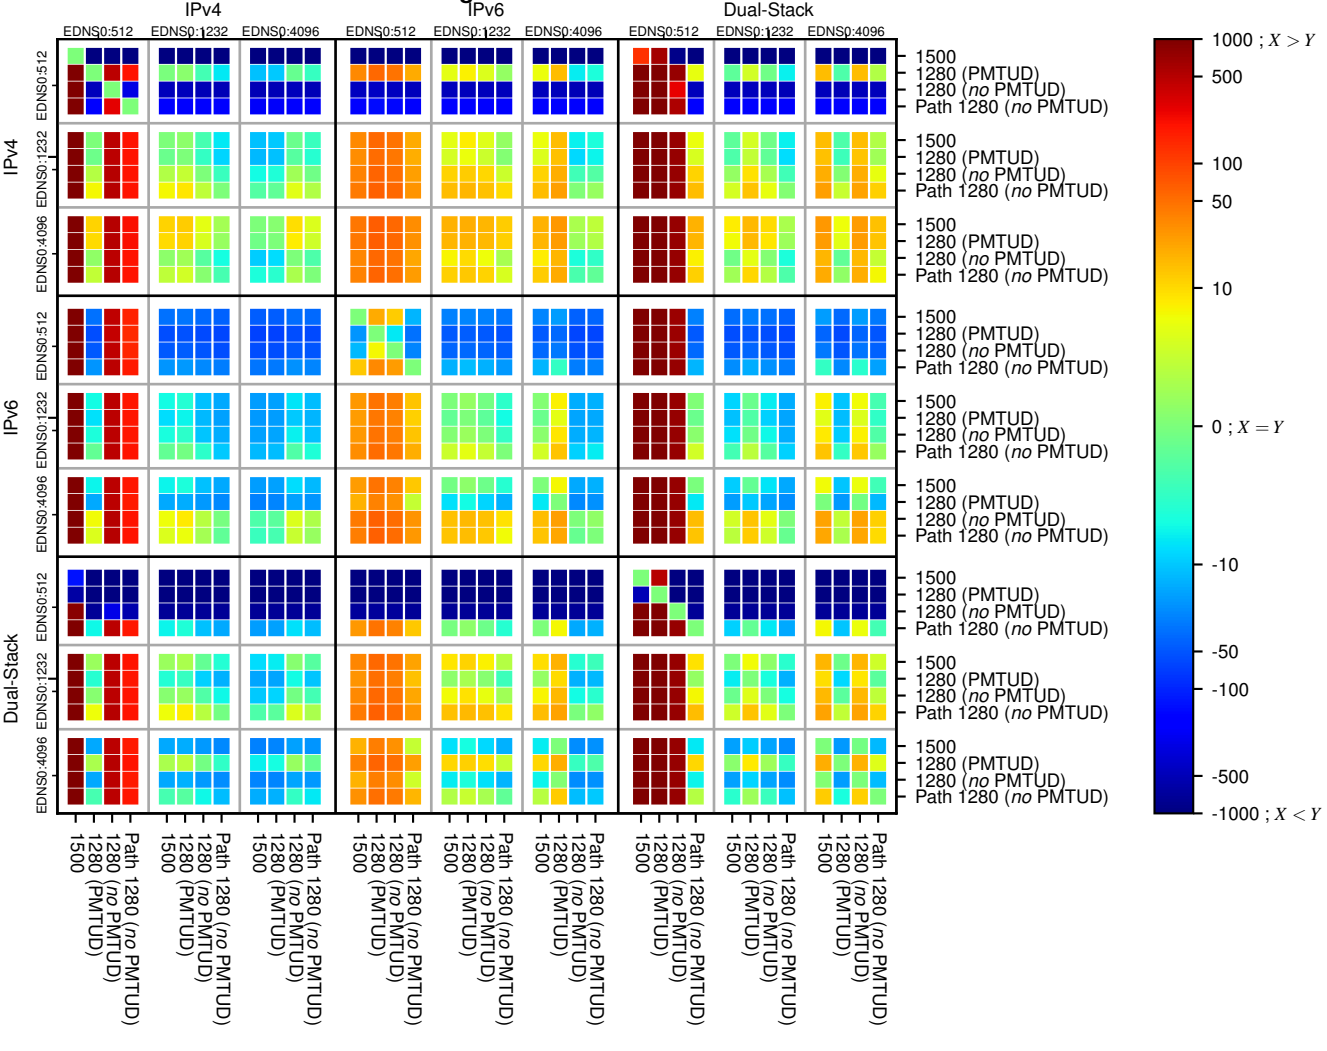

### All Zones without DNSSEC returning NOERROR for '.de'