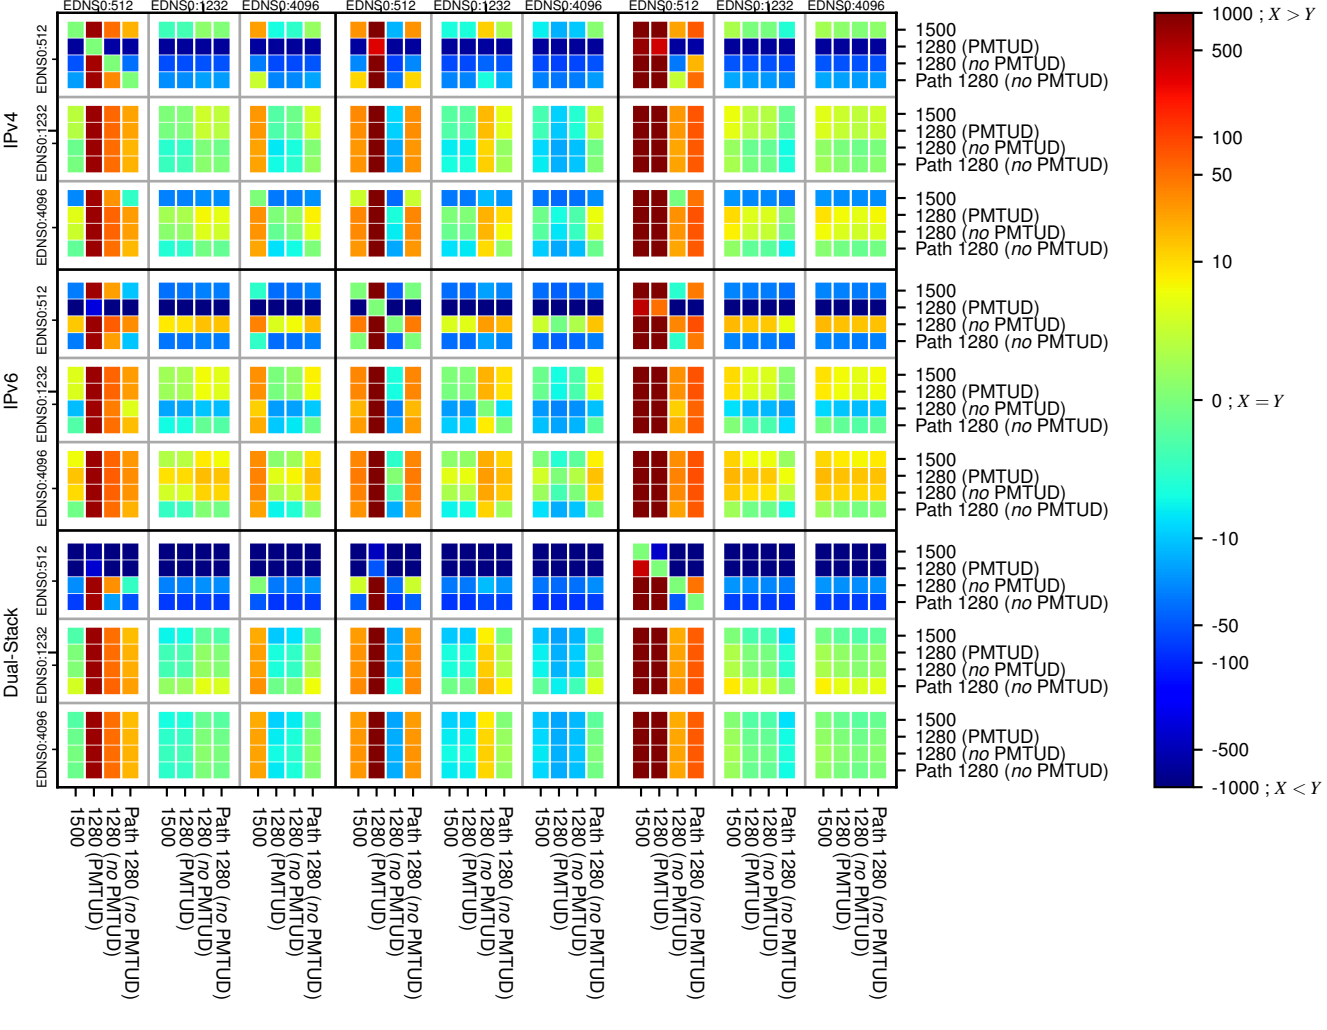

### All Zones without DNSSEC returning NOERROR for '.de'

### All Zones with DNSSEC returning NOERROR for '.de'