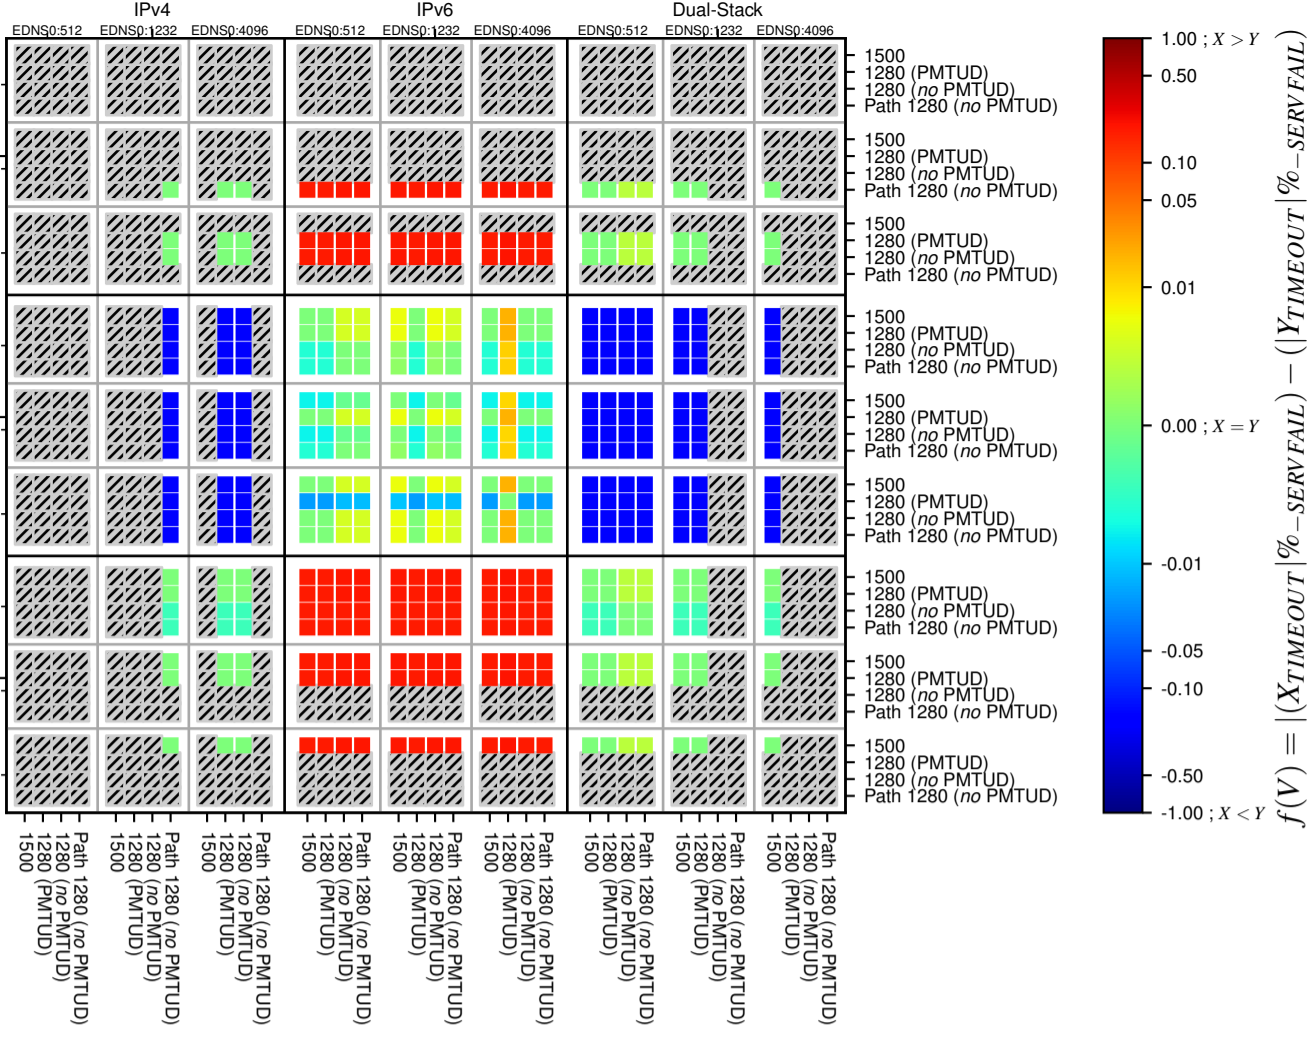

All Zones without DNSSEC for '.br'

All Zones with DNSSEC for '.br'

All Zones for '.br'